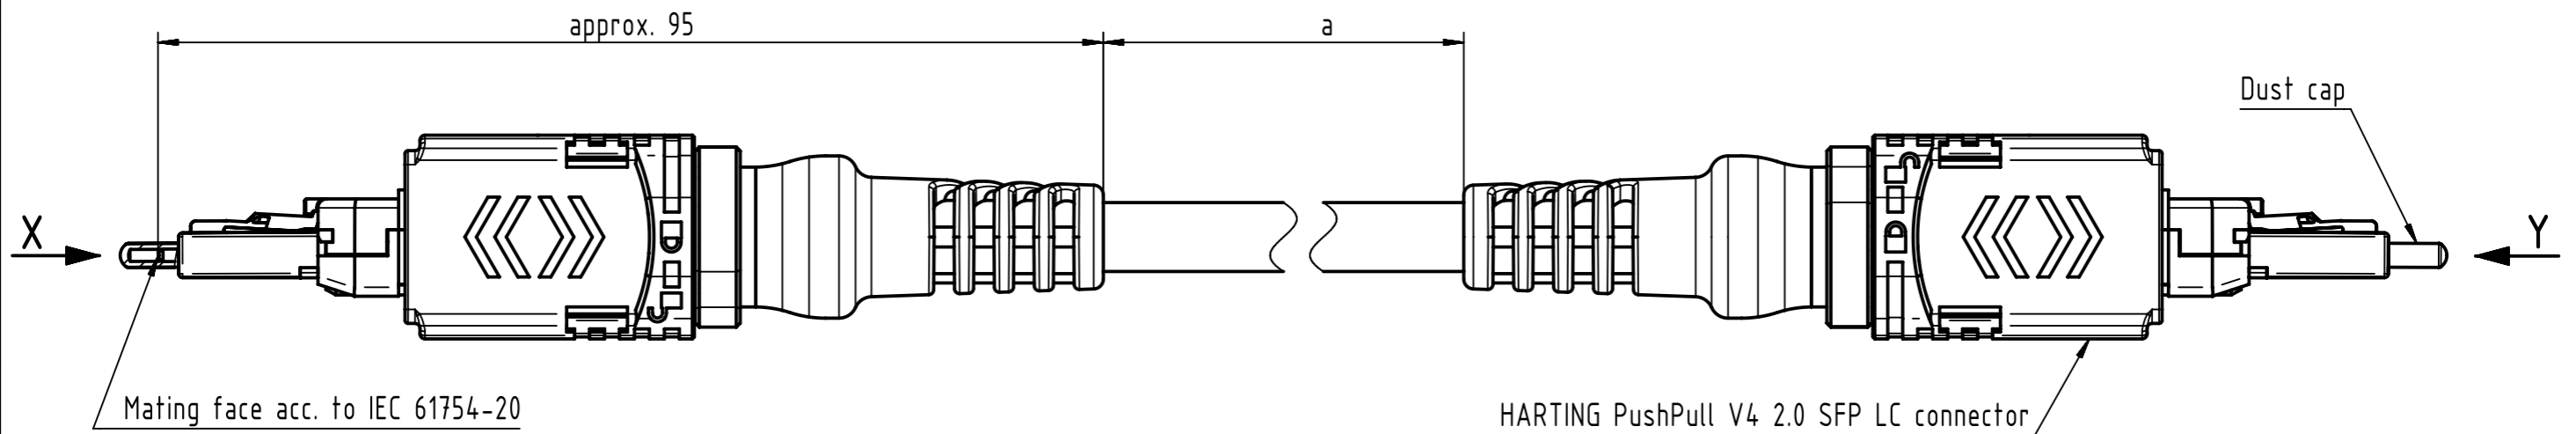

Connector Location A

Connector Location B

Dust cap

X
(without dust cap)

Y
(without dust cap)

Loading-Plan

Protection level: IP67/65
Temperature range: -40°C...+70°C

	All rights reserved		Tech. Character.		Free size tol.		According to production drawing	
	Department HCS - RO		Created by COSTEA	Inspected by COSTEA	Standardisation MUNTEANV	Date 2018-07-19	State Final Release	
HARTING Customised Solutions D-32339 Espelkamp		Title FO CA PP2-PP2, 50µ, OM3, PUR			Type TB		Number 3361221XXX0002	
		Doc-Key / ECM-Nr. 100677808/UGD/006/D 500000137829		Rev. D		Page 1/2		

1	2	3	4	5	6	7	8	
A								A
B								B
C	27	33612211000002	Fiber optic, multi mode 50/125 µm	100				C
	26	33612210900002		90				
	25	33612210800002		80				
	24	33612210700002		70				
	23	33612210600002		60				
	22	33612210500002		50				
	21	33612210450002		45				
	20	33612210400002		40				
	19	33612210350002		35				
	18	33612210300002		30				
	17	33612210250002		25				
	16	33612210200002		20				
	15	33612210150002		15				
	14	33612210140002		14				
	13	33612210130002		13				
	12	33612210120002		12				
	11	33612210110002		11				
	10	33612210100002		10				
	9	33612210090002		9				
	8	33612210080002		8				
	7	33612210070002		7				
	6	33612210060002		6				
	5	33612210050002		5				
	4	33612210040002		4				
	3	33612210030002		3				
	2	33612210020002		2				
	1	33612210010002		1				
F	Cont. No.	Part-no.	Type of cable	Dim. a[m]				F