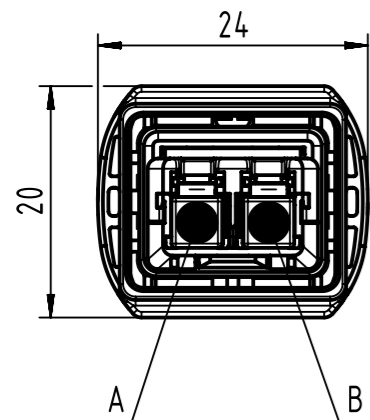

Connector Location A

Connector Location B

Dust cap

X
(without dust cap)

Y
(without dust cap)

Loading-Plan

Protection level: IP67/65
Temperature range: -40°C...+70°C

	All rights reserved		Tech. Character.		Free size tol.		According to production drawing	
	Department HCS - RO		Created by COSTEA	Inspected by COSTEA	Standardisation MUNTEANV	Date 2018-07-19	State Final Release	
HARTING Customised Solutions D-32339 Espelkamp		Title FO CA PP2-PP2, 50µ, OM3, PUR			Type TB		Number 3361221XXX0002	
		Doc-Key / ECM-Nr. 100677808/UGD/006/D 500000137829		Rev. D		Page 1/2		

1	2	3	4	5	6	7	8	
A								A
B								B
C	27	33612211000002	Fiber optic, multi mode 50/125 µm	100				C
	26	33612210900002		90				
	25	33612210800002		80				
	24	33612210700002		70				
	23	33612210600002		60				
	22	33612210500002		50				
	21	33612210450002		45				
	20	33612210400002		40				
	19	33612210350002		35				
	18	33612210300002		30				
	17	33612210250002		25				
	16	33612210200002		20				
	15	33612210150002		15				
	14	33612210140002		14				
	13	33612210130002		13				
	12	33612210120002		12				
	11	33612210110002		11				
	10	33612210100002		10				
	9	33612210090002		9				
	8	33612210080002		8				
	7	33612210070002		7				
	6	33612210060002		6				
	5	33612210050002		5				
	4	33612210040002		4				
	3	33612210030002		3				
	2	33612210020002		2				
	1	33612210010002		1				
F	Cont. No.	Part-no.	Type of cable	Dim. a[m]				F