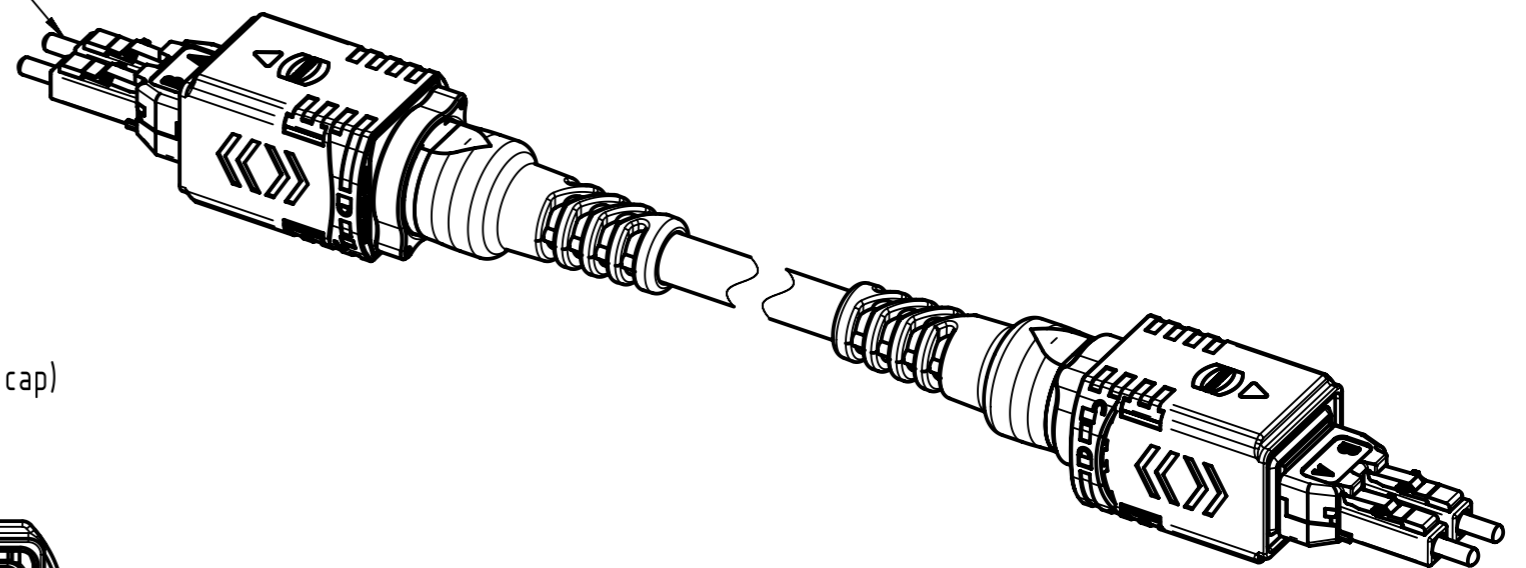

Connector Location A

Connector Location B

Dust cap

X
(without dust cap)

Y
(without dust cap)

Loading-Plan

Protection level: IP67/65
Temperature range: -40°C...+70°C

	All rights reserved		Tech. Character.		Free size tol.		According to production drawing	
	Department HCS - RO		Created by COSTEA	Inspected by COSTEA	Standardisation MUNTEANV	Date 2018-07-19	State Final Release	
HARTING Customised Solutions D-32339 Espelkamp		Title FO CA PP2-PP2, 50µ, OM3, PUR			Type TB		Number 3361221XXX0002	
		Doc-Key / ECM-Nr. 100677808/UGD/006/D 500000137829		Rev. D		Page 1/2		