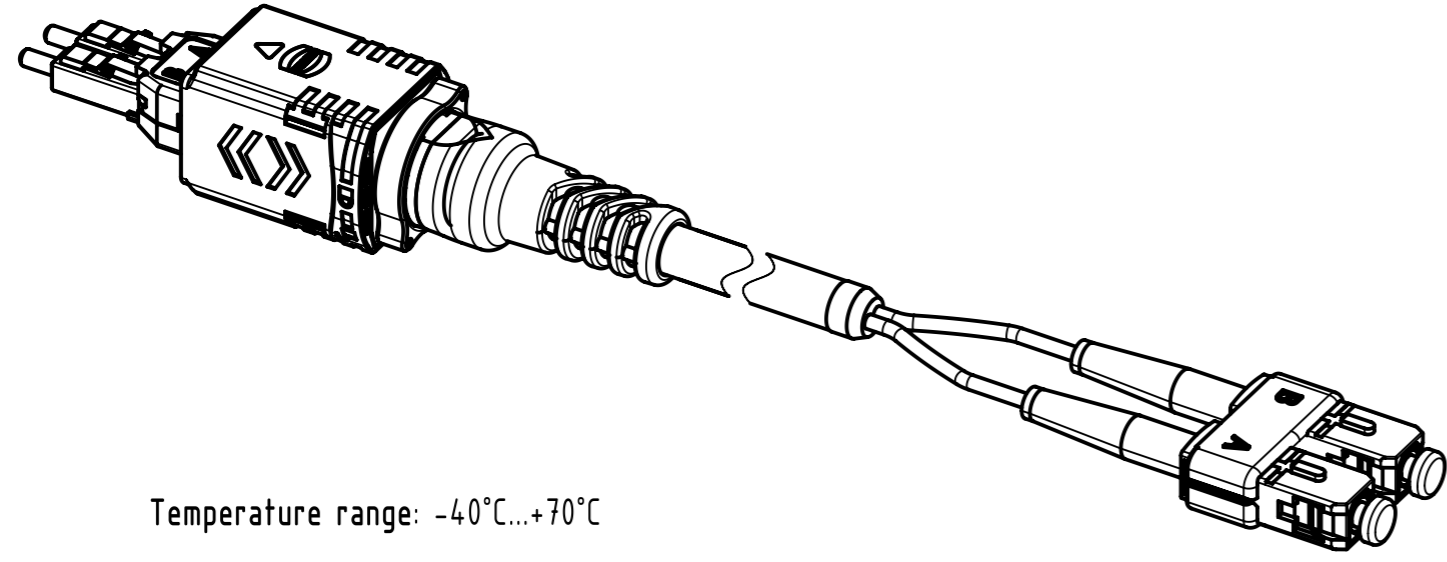

Connector Location A

Connector Location B

Mating face acc. to IEC 61754-20

Mating face acc. to IEC 61754-4

HARTING PushPull V4 2.0 SFP LC connector (IP67/65)

SC duplex (IP20)

Loading-Plan

A fiber 1 B
B fiber 2 A

Temperature range: -40°C...+70°C

All Dimensions in mm		Tech. Character.		Free size tol.		According to production drawing	
All rights reserved Department HCS - RO		Created by COSTEA	Inspected by COSTEA	Standardisation MUNTEANV	Date 2018-07-19	State Final Release	
HARTING Customised Solutions D-32339 Espelkamp		Title FO CA PP2-SCdx, 9µ, G657A1, PUR				Doc-Key / ECM-Nr. 100677725/UGD/009/D 500000137839	
		Type TB	Number 3361431XXX0004			Rev. D	Page 1/2