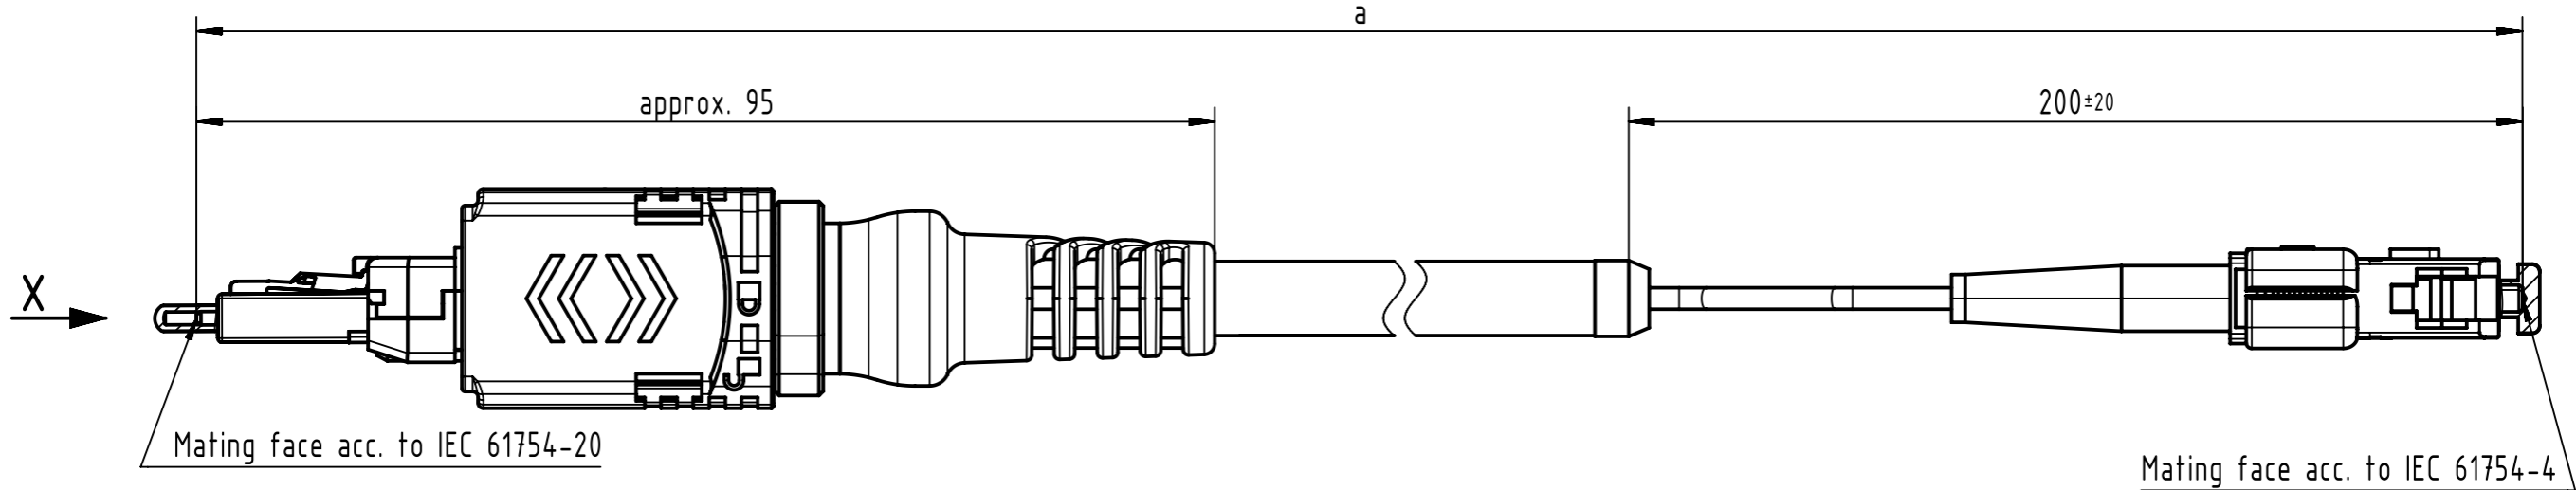

Connector Location A

Connector Location B

Mating face acc. to IEC 61754-20

Mating face acc. to IEC 61754-4

HARTING PushPull V4 2.0 SFP LC connector (IP67/65)

SC duplex (IP20)

Loading-Plan

A fiber 1 B
B fiber 2 A

Temperature range: -40°C...+70°C

All Dimensions in mm		Tech. Character.		Free size tol.		According to production drawing	
All rights reserved Department HCS - RO		Created by COSTEA	Inspected by COSTEA	Standardisation MUNTEANV	Date 2018-07-19	State Final Release	
HARTING Customised Solutions D-32339 Espelkamp		Title FO CA PP2-SCdx, 9µ, G657A1, PUR				Doc-Key / ECM-Nr. 100677725/UGD/009/D 500000137839	
		Type TB	Number 3361431XXX0004			Rev. D	Page 1/2

1	2	3	4	5	6	7	8	
A								A
B								B
C	27	3361431100004	Fiber optic, single mode 9/125 μm	100				C
	26	33614310900004		90				
	25	33614310800004		80				
	24	33614310700004		70				
	23	33614310600004		60				
	22	33614310500004		50				
	21	33614310450004		45				
	20	33614310400004		40				
	19	33614310350004		35				
	18	33614310300004		30				
	17	33614310250004		25				
	16	33614310200004		20				
	15	33614310150004		15				
	14	33614310140004		14				
	13	33614310130004		13				
	12	33614310120004		12				
	11	33614310110004		11				
	10	33614310100004		10				
	9	33614310090004		9				
	8	33614310080004		8				
	7	33614310070004		7				
	6	33614310060004		6				
	5	33614310050004		5				
	4	33614310040004		4				
	3	33614310030004		3				
	2	33614310020004		2				
	1	33614310010004		1				
F	Cont. no.	Part no.	Type of cable	Dim. a[m]				F