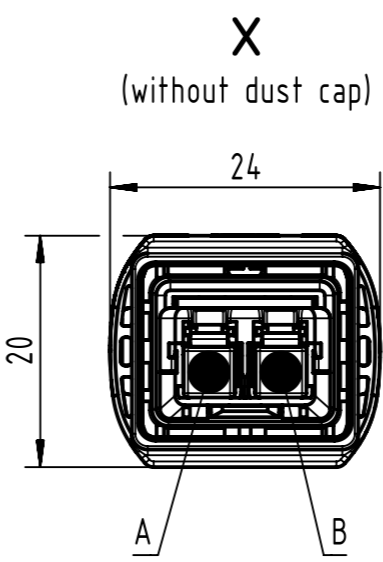

Connector Location A

Connector Location B

Mating face acc. to IEC 61754-20

Mating face acc. to IEC 61754-4

HARTING PushPull V4 2.0 SFP LC connector (IP67/65)

SC duplex (IP20)

Loading-Plan

A fiber 1 B
B fiber 2 A

Temperature range: -40°C...+70°C

All Dimensions in mm		Tech. Character.		Free size tol.		According to production drawing	
All rights reserved Department HCS - RO		Created by COSTEA	Inspected by COSTEA	Standardisation MUNTEANV	Date 2018-07-19	State Final Release	
HARTING Customised Solutions D-32339 Espelkamp		Title FO CA PP2-SCdx, 9µ, G657A1, PUR				Doc-Key / ECM-Nr. 100677725/UGD/009/D 500000137839	
		Type TB	Number 3361431XXX0004			Rev. D	Page 1/2

1	2	3	4	5	6	7	8	
A								A
B								B
C	27	3361431100004	Fiber optic, single mode 9/125 μm	100				C
	26	33614310900004		90				
	25	33614310800004		80				
	24	33614310700004		70				
	23	33614310600004		60				
	22	33614310500004		50				
	21	33614310450004		45				
	20	33614310400004		40				
	19	33614310350004		35				
	18	33614310300004		30				
	17	33614310250004		25				
	16	33614310200004		20				
	15	33614310150004		15				
	14	33614310140004		14				
	13	33614310130004		13				
	12	33614310120004		12				
	11	33614310110004		11				
	10	33614310100004		10				
	9	33614310090004		9				
	8	33614310080004		8				
	7	33614310070004		7				
	6	33614310060004		6				
	5	33614310050004		5				
	4	33614310040004		4				
	3	33614310030004		3				
	2	33614310020004		2				
	1	33614310010004		1				
F	Cont. no.	Part no.	Type of cable	Dim. a[m]				F