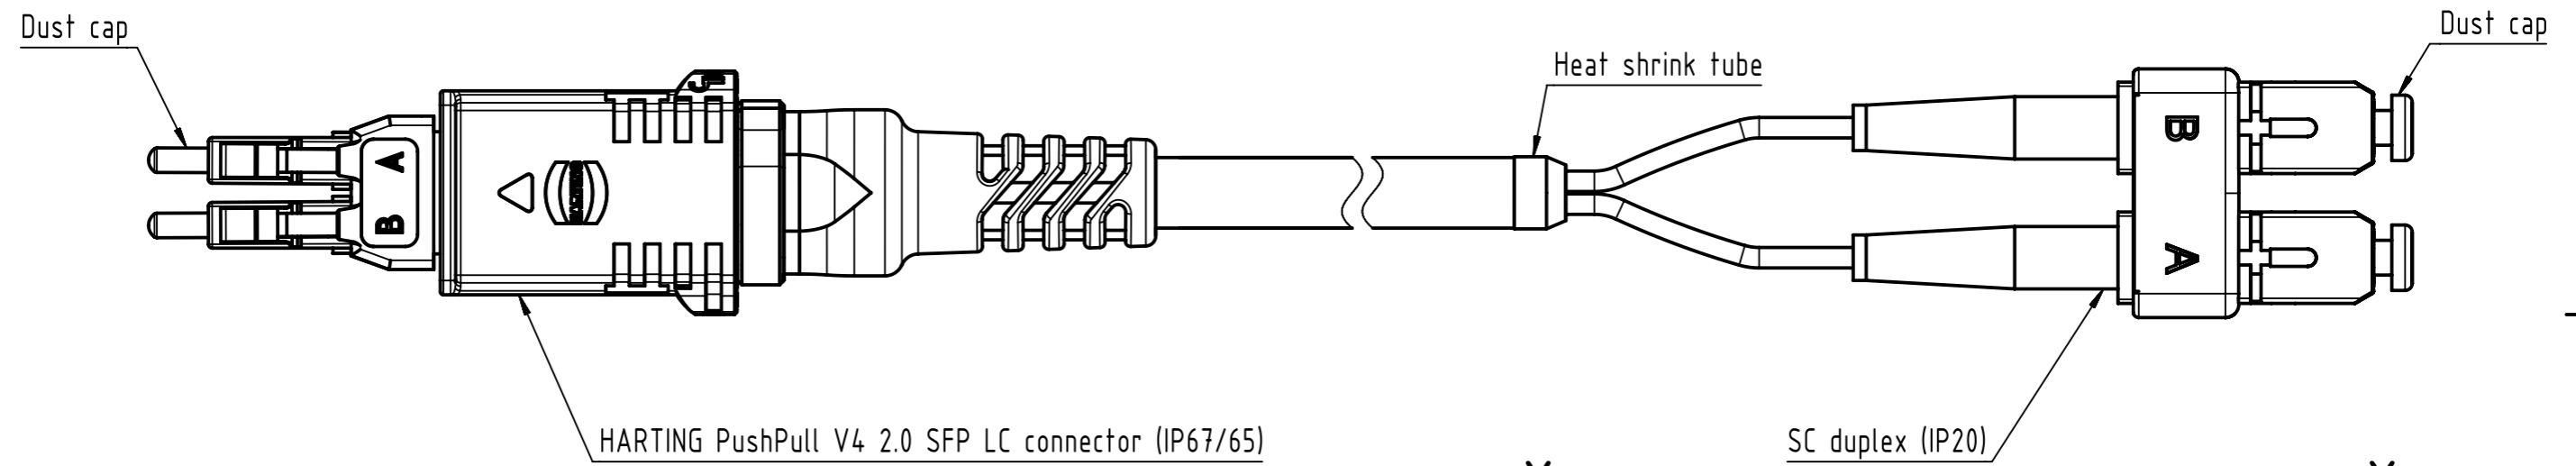

Connector Location A

Connector Location B

Mating face acc. to IEC 61754-20

Mating face acc. to IEC 61754-4

HARTING PushPull V4 2.0 SFP LC connector (IP67/65)

SC duplex (IP20)

Loading-Plan

A fiber 1 B
B fiber 2 A

Temperature range: -40°C...+70°C

All Dimensions in mm		Tech. Character.		Free size tol.		According to production drawing	
All rights reserved Department HCS - RO		Created by COSTEA	Inspected by COSTEA	Standardisation MUNTEANV	Date 2018-07-19	State Final Release	
HARTING Customised Solutions D-32339 Espelkamp		Title FO CA PP2-SCdx, 9µ, G657A1, PUR				Doc-Key / ECM-Nr. 100677725/UGD/009/D 500000137839	
		Type TB	Number 3361431XXX0004			Rev. D	Page 1/2