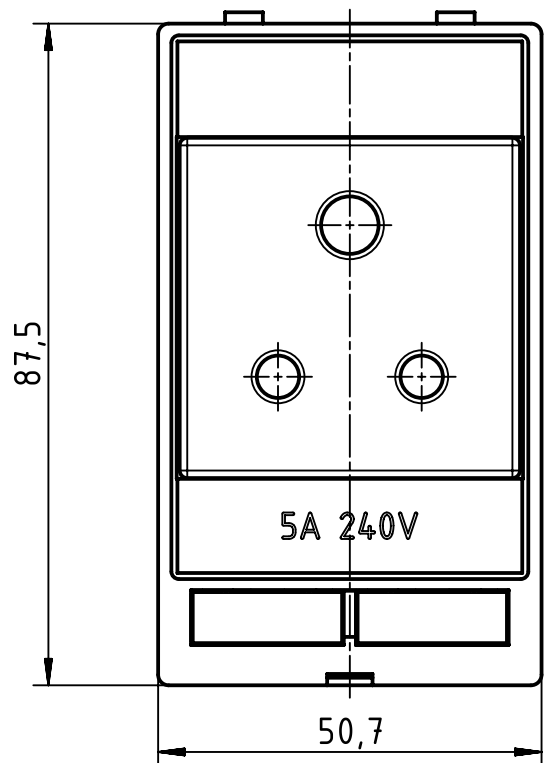

1 2 3 4 5 6

A
B
C
D

assembly instruction enclosed

Coating		A=	mm ²	V=	mm ³	m=	g	Mat.	
	All Dimensions in mm Original Size DIN A4		Scale 1:1	Free size tol.				Ref.	
								Sub.	
	All rights reserved		Created by FINKEV	Inspected by BERGHORN	Standardisation RUETERA	Date 2018-02-15	State Final Release		
	Department EL PD - DE		Title Plug socket module India				Doc-Key / ECM-Nr. 100211345/UGD/004/B 5000001314.17		
HARTING Electric GmbH & Co. KG D-32339 Espelkamp			Type TB	Number 39 50 001 0321				Rev. B	Page 1/1