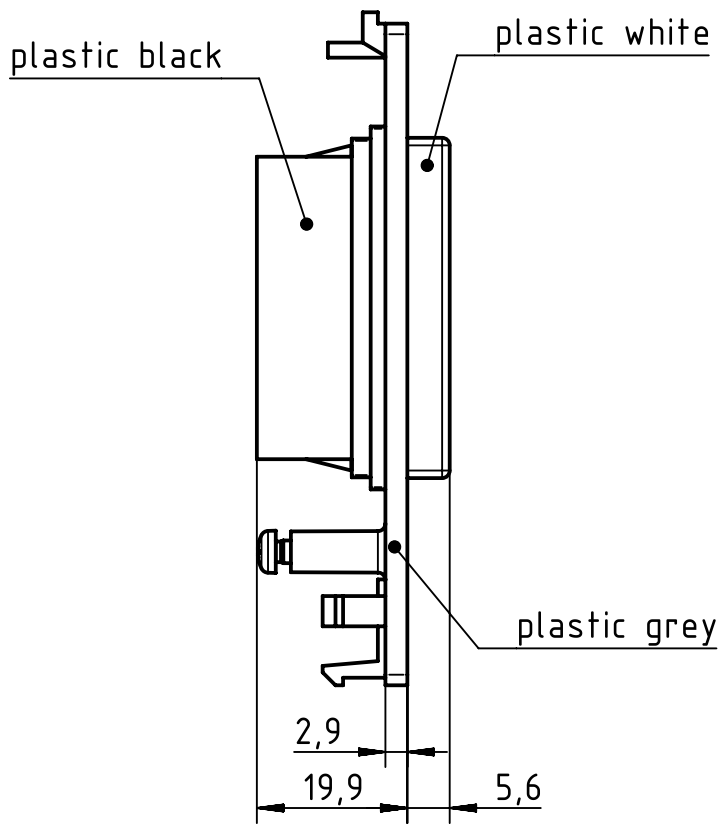

1 2 3 4 5 6

A
B
C
D

assembly instruction enclosed

Coating		A=	mm ²	V=	mm ³	m=	g	Mat.	
	All Dimensions in mm Original Size DIN A4		Scale 1:1	Free size tol.				Ref.	
								Sub.	
	All rights reserved		Created by FINKEV	Inspected by BERGHORN	Standardisation RUETERA	Date 2018-02-15	State Final Release		
	Department EL PD - DE		Title Plug socket module India				Doc-Key / ECM-Nr. 100211345/UGD/004/B 5000001314.17		
HARTING Electric GmbH & Co. KG D-32339 Espelkamp			Type TB	Number 39 50 001 0321				Rev. B	Page 1/1