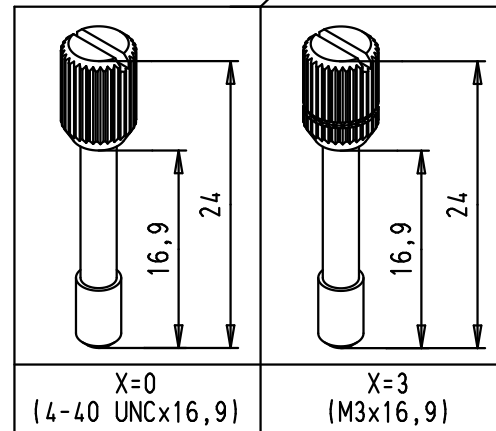

5

4

3

2

1

NOTA :Full metal hood made with zinc diecast

|   |                |  |                 |       |          | Dot.    | Name   | <br>All Dim. in mm<br>Orig. Size DIN A 4 | INDUCOM - 15 poles, full metal hood for D-Sub, angled cable entry | Maßstab/<br>Scale    |
|---|----------------|--|-----------------|-------|----------|---------|--|---|---|----------------------|
| A | 61 03 001 X014 |  |                 |       |          | Detail. | 14/08/03 STRAUCH                                       |   |   |                      |
|   | 61 03 001 3014 | Knurled thumb screw  | M3 x 16,9       |       |          | Insp.   |  |   |   |                      |
|   | 61 03 001 0014 |  | 4-40 UNC x 16,9 |       |          | Stand.  |  |   |   |                      |
|   | 61 03 001 2014 | Cylinder socket head cap screw with spring washer [2,6 DIN 127B] | 4-40 UNC x 17,5 | 36163 | 29/09/10 | SC      | HARTING Electronics GmbH & Co. KG<br>D-32339 ESPELKAMP |    | TB 61 03 001 X014   | Blatt/ Page<br>1 / 1 |
|   | 61 03 001 1014 |  | M3 x 17,5       | 32473 | 10/01/05 | STRAUCH |  |   |   |                      |
|   | Part number    | Screw type   | screw size      | Mod.  | Dot.     | Name    |  |   |   | Sub.                 |