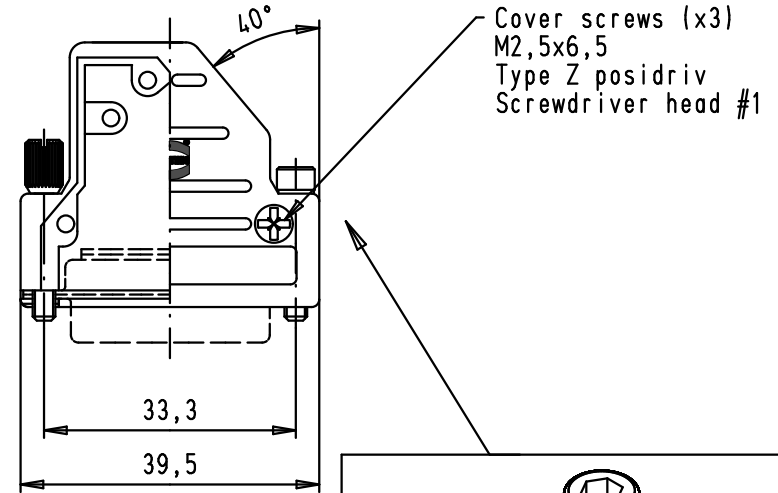

5

4

3

2

1

NOTA :Full metal hood made with zinc diecast

|   |                |  |                 |       |          | Dot.    | Name   | <br>All Dim. in mm<br>Orig. Size DIN A 4 | INDUCOM - 15 poles, full metal hood for D-Sub, angled cable entry | Maßstab/<br>Scale    |
|---|----------------|--|-----------------|-------|----------|---------|--|---|---|----------------------|
| A | 61 03 001 X014 |  |                 |       |          | Detail. | 14/08/03 STRAUCH                                       |   |   |                      |
|   | 61 03 001 3014 | Knurled thumb screw  | M3 x 16,9       |       |          | Insp.   |  |   |   |                      |
|   | 61 03 001 0014 |  | 4-40 UNC x 16,9 |       |          | Stand.  |  |   |   |                      |
|   | 61 03 001 2014 | Cylinder socket head cap screw with spring washer [2,6 DIN 127B] | 4-40 UNC x 17,5 | 36163 | 29/09/10 | SC      | HARTING Electronics GmbH & Co. KG<br>D-32339 ESPELKAMP |    | TB 61 03 001 X014   | Blatt/ Page<br>1 / 1 |
|   | 61 03 001 1014 |  | M3 x 17,5       | 32473 | 10/01/05 | STRAUCH |  |   |   |                      |
|   | Part number    | Screw type   | screw size      | Mod.  | Dot.     | Name    |  |   |   | Sub.                 |