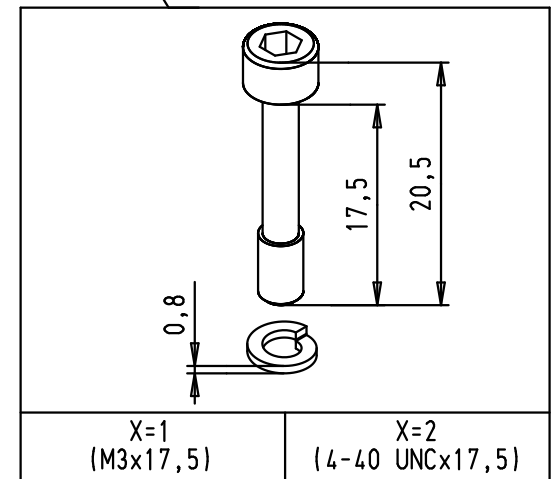

5

4

3

2

1

NOTA :Full metal hood made with zinc diecast

|   |                |  |                 |       |          | Dot.    | Name   | <br>All Dim. in mm<br>Orig. Size DIN A 4 | INDUCOM - 15 poles, full metal hood for D-Sub, angled cable entry | Maßstab/<br>Scale    |
|---|----------------|--|-----------------|-------|----------|---------|--|---|---|----------------------|
| A | 61 03 001 X014 |  |                 |       |          | Detail. | 14/08/03 STRAUCH                                       |   |   |                      |
|   | 61 03 001 3014 | Knurled thumb screw  | M3 x 16,9       |       |          | Insp.   |  |   |   |                      |
|   | 61 03 001 0014 |  | 4-40 UNC x 16,9 |       |          | Stand.  |  |   |   |                      |
|   | 61 03 001 2014 | Cylinder socket head cap screw with spring washer [2,6 DIN 127B] | 4-40 UNC x 17,5 | 36163 | 29/09/10 | SC      | HARTING Electronics GmbH & Co. KG<br>D-32339 ESPELKAMP |    | TB 61 03 001 X014   | Blatt/ Page<br>1 / 1 |
|   | 61 03 001 1014 |  | M3 x 17,5       | 32473 | 10/01/05 | STRAUCH |  |   |   |                      |
|   | Part number    | Screw type   | screw size      | Mod.  | Dot.     | Name    |  |   |   | Sub.                 |