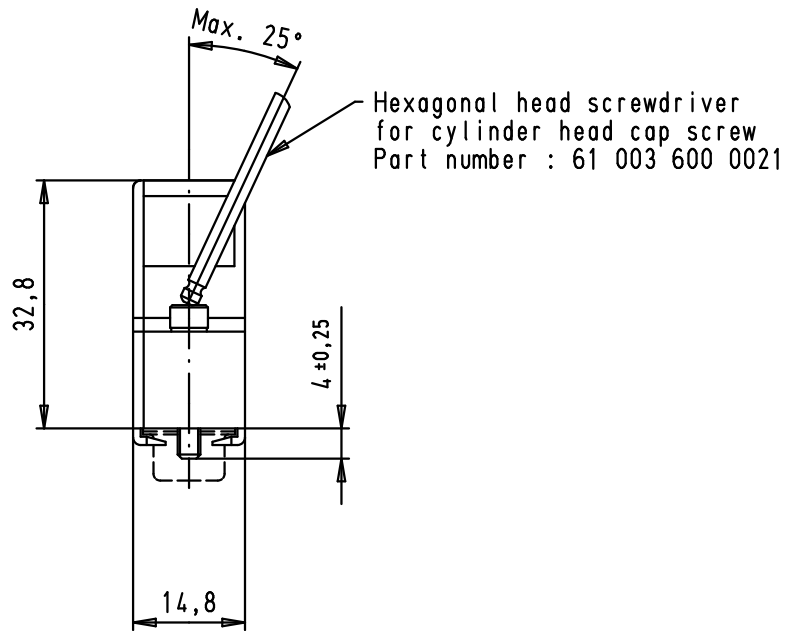

5

4

3

2

1

NOTA :Full metal hood made with zinc diecast

|   |                |  |                 |       |          | Dot.    | Name   | <br>All Dim. in mm<br>Orig. Size DIN A 4 | INDUCOM - 15 poles, full metal hood for D-Sub, angled cable entry | Maßstab/<br>Scale    |
|---|----------------|--|-----------------|-------|----------|---------|--|---|---|----------------------|
| A | 61 03 001 X014 |  |                 |       |          | Detail. | 14/08/03 STRAUCH                                       |   |   |                      |
|   | 61 03 001 3014 | Knurled thumb screw  | M3 x 16,9       |       |          | Insp.   |  |   |   |                      |
|   | 61 03 001 0014 |  | 4-40 UNC x 16,9 |       |          | Stand.  |  |   |   |                      |
|   | 61 03 001 2014 | Cylinder socket head cap screw with spring washer [2,6 DIN 127B] | 4-40 UNC x 17,5 | 36163 | 29/09/10 | SC      | HARTING Electronics GmbH & Co. KG<br>D-32339 ESPELKAMP |    | TB 61 03 001 X014   | Blatt/ Page<br>1 / 1 |
|   | 61 03 001 1014 |  | M3 x 17,5       | 32473 | 10/01/05 | STRAUCH |  |   |   |                      |
|   | Part number    | Screw type   | screw size      | Mod.  | Dot.     | Name    |  |   |   | Sub.                 |