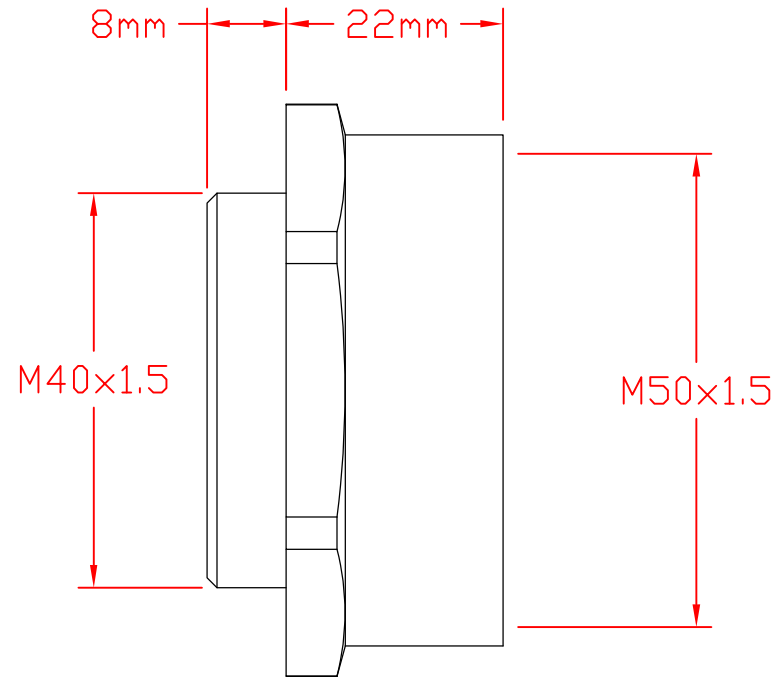

6

5

4

3

2

1

D

C

B

A

DESCRIPTION	REV	DATE	INITIALS	HARTING PART NUMBER
				73 00 000 5344
				DESCRIPTION
				Thread Increaser
				Nickel Plated Brass
				M40 (Male) to M50 (Female)
Initial Release	00	02/09/16	D.G.	DRAWING NUMBER
This drawing is property of HARTING Manufacturing Inc. No exploitation or transfer of information contained herein is permitted without written consent / agreement of HML.				73000005344
HARTING INC. OF NORTH AMERICA 1370 BOWES ROAD ELGIN, IL 60123 PH: (847) 741-1500				REVISION
REFERENCE 73000005344 SHEET 1/1				00