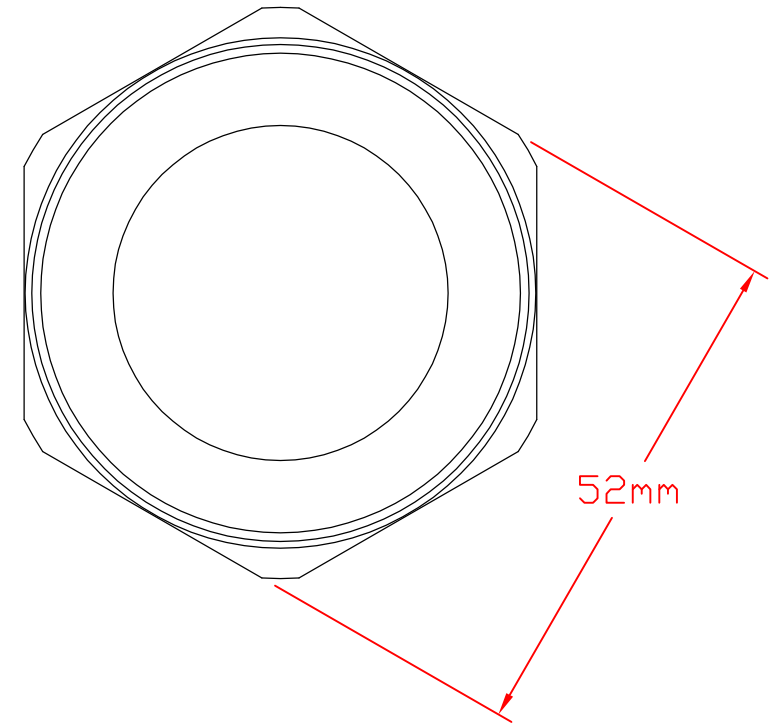

6

5

4

3

2

1

D

C

B

A

DESCRIPTION	REV	DATE	INITIALS	HARTING PART NUMBER
				73 00 000 5344
				DESCRIPTION
				Thread Increaser
				Nickel Plated Brass
				M40 (Male) to M50 (Female)
Initial Release	00	02/09/16	D.G.	DRAWING NUMBER
This drawing is property of HARTING Manufacturing Inc. No exploitation or transfer of information contained herein is permitted without written consent / agreement of HML.				73000005344
HARTING INC. OF NORTH AMERICA 1370 BOWES ROAD ELGIN, IL 60123 PH: (847) 741-1500				REVISION
REFERENCE 73000005344 SHEET 1/1				00