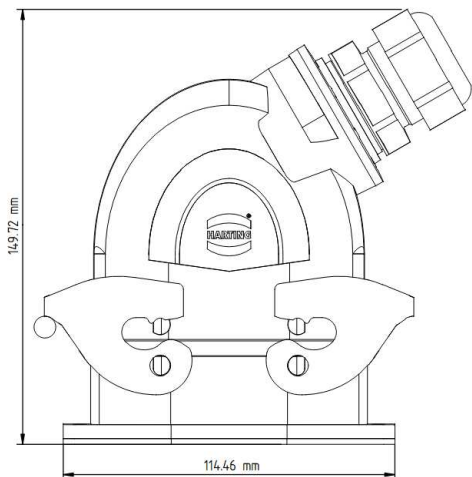

### Han 16B ECO Rear-Mount Kit

Hood	Angled Entry
Housing	Double Lever Bulkhead
Material	Polyamide Plastic
IP / NEMA	IP65 / 4, 4x, 12
Temp Rating	-40 to +125C
Cable Gland	M32 Plastic
Cable Diameter	13 – 21mm
Insert	Han 16E, 16+GND
Screw Terminals	18-14AWG
Stripping Length	7.5mm
Mating Cycles	>500
Flammability	V-0

## Drawings and Assembly Information

Dimensions in mm

panel cut out  
for assembly from  
the inner side of cabinet