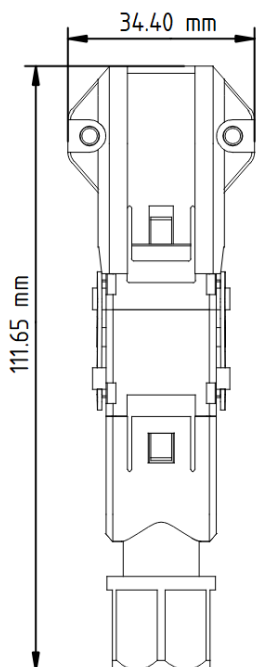

Technical Characteristics

Part Number

Han[®] 1A Kit

Hood	Top Entry
Housing	Locking Lever Angled Bulkhead
Material	Polyamide Plastic
Protection Degree	IP65
Temp Rating	-30 to +90C
Cable Gland	Plastic
Cable Diameter	5.7 – 10mm
Insert	3+GND
Screw Terminals	18-14AWG
Wire Strip Length	7.5mm
Mating Cycles	>100
Flammability	V-0

73 10 100 0022

Electrical Characteristics

Rated Current	10amps
Rated Voltage acc. UL	250V
Rated Impulse Voltage	6kV

Drawings and Assembly Information

Dimensions in mm

Tooling and Torque Values		
Type	Tool	Torque (Nm)
Terminal Screws (M3)	Slotted 0.4 x 2.5	0.25
Mounting Screws (M3 recommended)	-	0.3
Recommended Punch Die	09990000973	-

Kit Contents	
Male Insert	09 10 003 2606
Female insert	09 10 003 2706
Housing	09 10 000 0800
Hood & Gland	09 10 000 0400
Lever	09 10 000 5200

For further information, please reach out to techsupportUS@HARTING.com