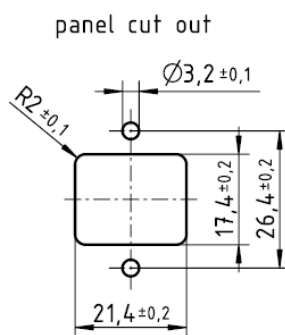

Technical Characteristics

Part Number

Han[®] 1A Kit

Hood	Top Entry
Housing	Locking Lever Angled Bulkhead
Material	Polyamide Plastic
Protection Degree	IP65
Temp Rating	-30 to +90C
Cable Gland	Plastic
Cable Diameter	5.7 – 10mm
Insert	3+GND
Screw Terminals	18-14AWG
Wire Strip Length	7.5mm
Mating Cycles	>100
Flammability	V-0

73 10 100 0022

Electrical Characteristics

Rated Current	10amps
Rated Voltage acc. UL	250V
Rated Impulse Voltage	6kV

Drawings and Assembly Information

Dimensions in mm

Tooling and Torque Values		
Type	Tool	Torque (Nm)
Terminal Screws (M3)	Slotted 0.4 x 2.5	0.25
Mounting Screws (M3 recommended)	-	0.3
Recommended Punch Die	09990000973	-