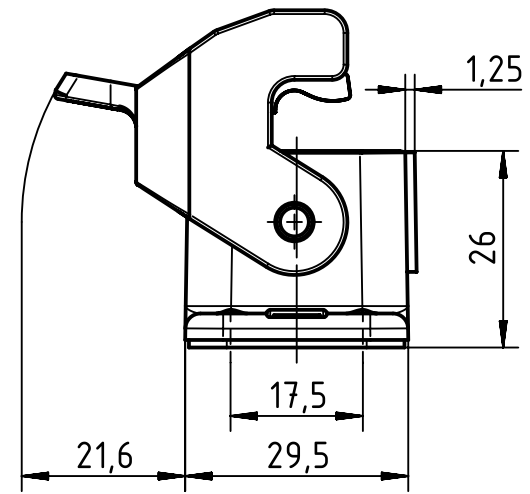

1 2 3 4 5 6

A  
B  
C  
D

panel cut out

	All rights reserved Department EL PD - DE HARTING Electric GmbH & Co. KG D-32339 Espelkamp	All Dimensions in mm Original Size DIN A4		Scale 1:1	Free size tol.	Ref. Sub. TB 09 20 010 0301 v. 16.09.10			
		Created by RULLKOETTER	Inspected by BERGHORN	Standardisation TIEMANNA	Date 2014-03-03	State Final Release		Doc-Key / ECM-Nr. 100195720/UGD/004/A 500000071993	
Title Han A Base Panel 1 Lever						Type TB	Number 09 20 010 0301	Rev. A	Page 1/1