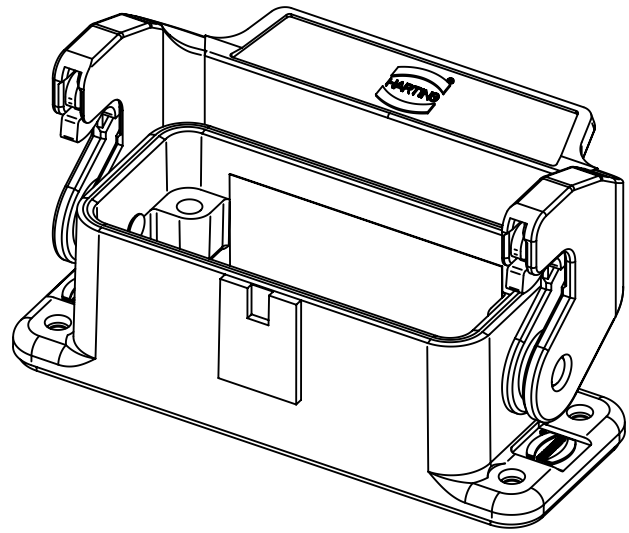

1 2 3 4 5 6

A  
B  
C  
D

panel cut out

	All rights reserved Department EL PD - DE HARTING Electric GmbH & Co. KG D-32339 Espelkamp	All Dimensions in mm Original Size DIN A4		Scale 1:1	Free size tol.	Ref. Sub. TB 09 20 010 0301 v. 16.09.10			
		Created by RULLKOETTER	Inspected by BERGHORN	Standardisation TIEMANNA	Date 2014-03-03	State Final Release		Doc-Key / ECM-Nr. 100195720/UGD/004/A 500000071993	
Title Han A Base Panel 1 Lever						Type TB	Number 09 20 010 0301	Rev. A	Page 1/1