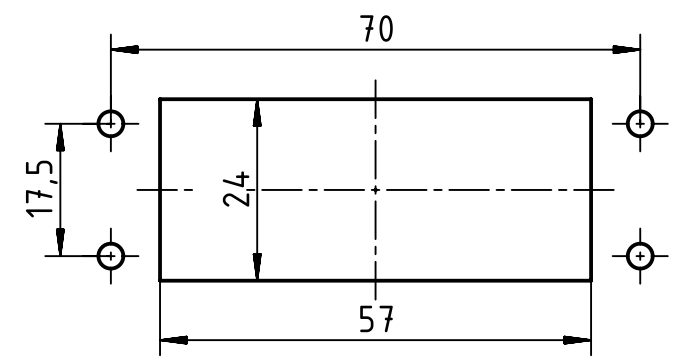

1 2 3 4 5 6

A  
B  
C  
D

panel cut out

	All rights reserved Department EL PD - DE HARTING Electric GmbH & Co. KG D-32339 Espelkamp	All Dimensions in mm Original Size DIN A4		Scale 1:1	Free size tol.	Ref. Sub. TB 09 20 010 0301 v. 16.09.10			
		Created by RULLKOETTER	Inspected by BERGHORN	Standardisation TIEMANNA	Date 2014-03-03	State Final Release		Doc-Key / ECM-Nr. 100195720/UGD/004/A 500000071993	
Title Han A Base Panel 1 Lever						Type TB	Number 09 20 010 0301	Rev. A	Page 1/1