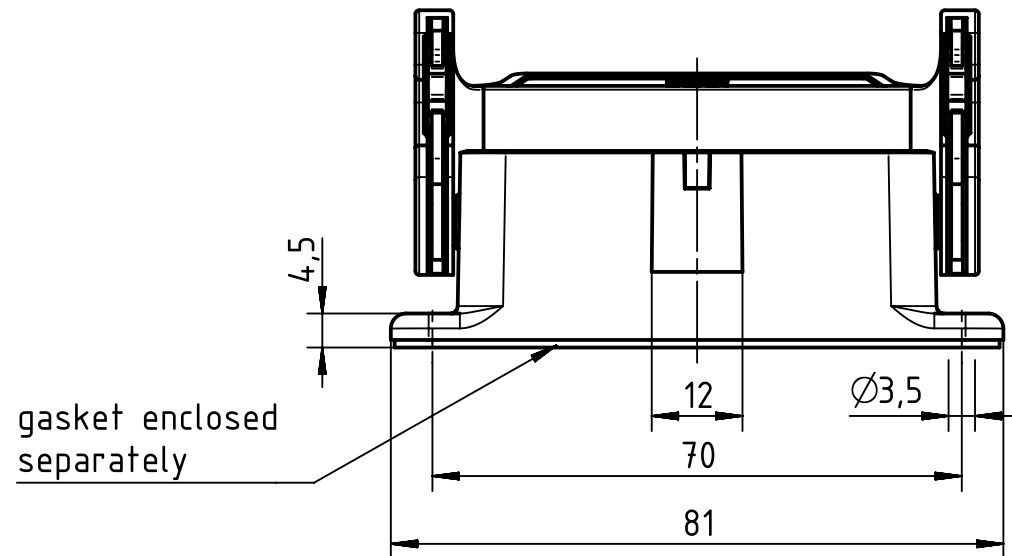

1 2 3 4 5 6

A  
B  
C  
D

panel cut out

	All rights reserved Department EL PD - DE HARTING Electric GmbH & Co. KG D-32339 Espelkamp	All Dimensions in mm Original Size DIN A4		Scale 1:1	Free size tol.	Ref. Sub. TB 09 20 010 0301 v. 16.09.10			
		Created by RULLKOETTER	Inspected by BERGHORN	Standardisation TIEMANNA	Date 2014-03-03	State Final Release		Doc-Key / ECM-Nr. 100195720/UGD/004/A 500000071993	
Title Han A Base Panel 1 Lever						Type TB	Number 09 20 010 0301	Rev. A	Page 1/1