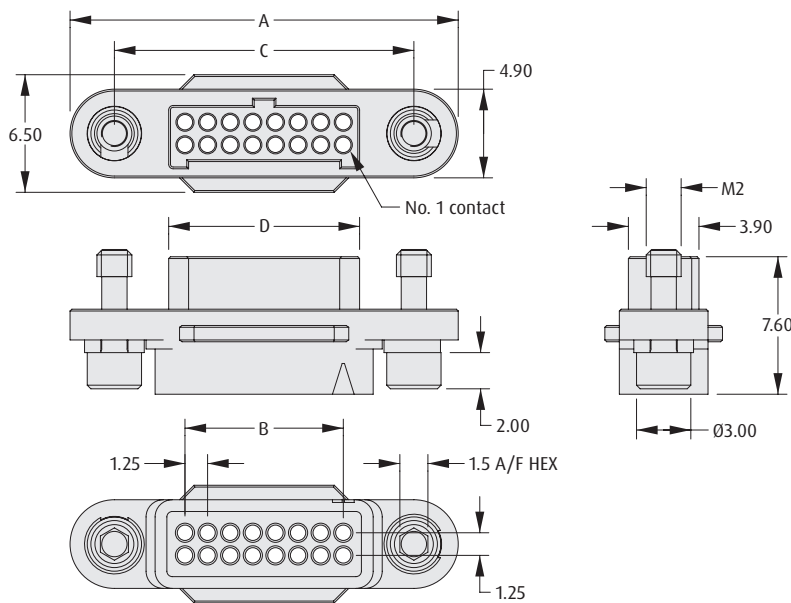

Gecko Screw-Lok Connectors

Female Crimp Housings

- Features 2.5mm potting wall for extra security.
- No. 1 position identified on housing.
- 3 polarizing points on each housing prevent mis-mating.
- Available without fixing screws, for use with metal hoods shown on a following page.
- Use with female crimp contacts and pre-cabled contacts shown on following pages.

FEMALE

CALCULATION

A	$B + 12.7$
B	$0.625 \times (\text{Total No. of contacts} - 2)$
C	$B + 7.8$
D	$B + 1.8$

TOOLS

Recommended Crimp Tool - Z125-900

Positioner - Z125-901

Contact Insertion/Removal Tool - Z125-902

Female contacts shown on following pages.

Instruction sheets available at www.harwin.com/instructions.

HOW TO ORDER

G125 - 224 XX 96 XX

SERIES CODE

TYPE

224 Female Housing

TOTAL NO. OF CONTACTS

06, 10, 12, 16, 20, 26, 34, 50

SCREW-LOK

F1 Floating Hex Socket fixings

00 No fixings (use with Metal Hoods)

FINISH

96 Housing

All dimensions in mm.

Patent Published