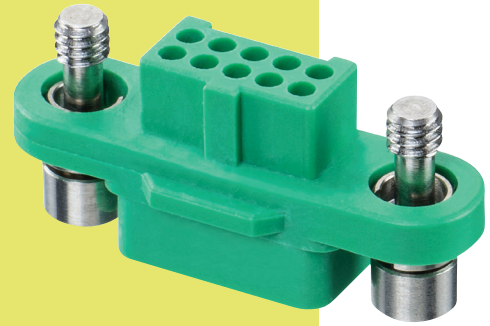

Gecko Screw-Lok Connectors

Female Crimp Housings

- Features 2.5mm potting wall for extra security.
- No. 1 position identified on housing.
- 3 polarizing points on each housing prevent mis-mating.
- Available without fixing screws, for use with metal hoods shown on a following page.
- Use with female crimp contacts and pre-cabled contacts shown on following pages.

FEMALE

CALCULATION

A	$B + 12.7$
B	$0.625 \times (\text{Total No. of contacts} - 2)$
C	$B + 7.8$
D	$B + 1.8$

TOOLS

Recommended Crimp Tool - Z125-900

Positioner - Z125-901

Contact Insertion/Removal Tool - Z125-902

Female contacts shown on following pages.

Instruction sheets available at www.harwin.com/instructions.

HOW TO ORDER

G125 - 224 XX 96 XX

SERIES CODE

TYPE

224 Female Housing

TOTAL NO. OF CONTACTS

06, 10, 12, 16, 20, 26, 34, 50

SCREW-LOK

F1 Floating Hex Socket fixings

00 No fixings (use with Metal Hoods)

FINISH

96 Housing

All dimensions in mm.

Patent Published