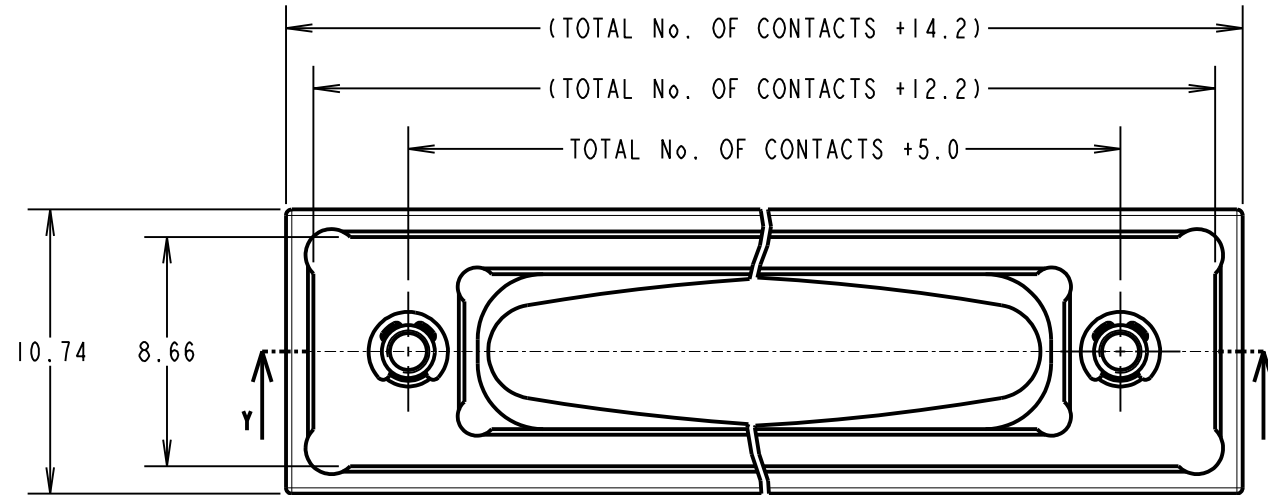

Customer Information Sheet

DRAWING No.: M80-945XX02

IF IN DOUBT - ASK

©

NOT TO SCALE

THIRD ANGLE PROJECTION

ALL DIMENSIONS IN mm

SPECIFICATIONS:

MATERIAL:
 BACKSHELL = ALUMINIUM ALLOY
 JACKSCREW & CIRCLIP = STAINLESS STEEL

FINISH:
 BACKSHELL = ELECTROLESS NICKEL

ENVIRONMENTAL:
 TEMPERATURE RANGE = -55°C TO +125°C

PACKING:
 SEE NOTES

NOTES:

- BACKSHELL IS SUPPLIED AS A KIT OF PARTS IN A BAG. BAGS WILL BE BULK PACKED INTO BOXES. NOT ASSEMBLED AS SHOWN.
- SEE INSTRUCTION SHEET IS-42 FOR ASSEMBLY DETAILS.
- TO APPLY CIRCLIPS USE HARWIN TOOL = Z80-300.
- BAND-IT TIE SOLD SEPERATELY, SEE PART NUMBERS M80-9470000 AND M80-9480000 FOR DETAILS.

ORDER CODE:
M80-945XX02

TOTAL No. OF
 2mm PITCH CONTACTS

04 - 50
 (EVEN NUMBERS ONLY)

2 x M2 SLOTTED JACKSCREWS
 SUPPLIED LOOSE IN BAG

4 x CIRCLIP (2-OFF REQUIRED)
 SUPPLIED LOOSE IN BAG
 SEE NOTE 3

1 x METAL BACKSHELL
 SUPPLIED LOOSE IN BAG

TOLERANCES
 X. = ±1mm
 X.X = ±0.50mm
 X.XX = ±0.20mm
 X.XXX = ±0.01mm
 ANGLES = ±5°
 UNLESS STATED

MATERIAL:
 SEE ABOVE

FINISH: SEE ABOVE

S/AREA: mm²

TITLE:
 DATAMATE
 FEMALE ASSEMBLY
 BACKSHELL KIT

DRAWING NUMBER:
M80-945XX02