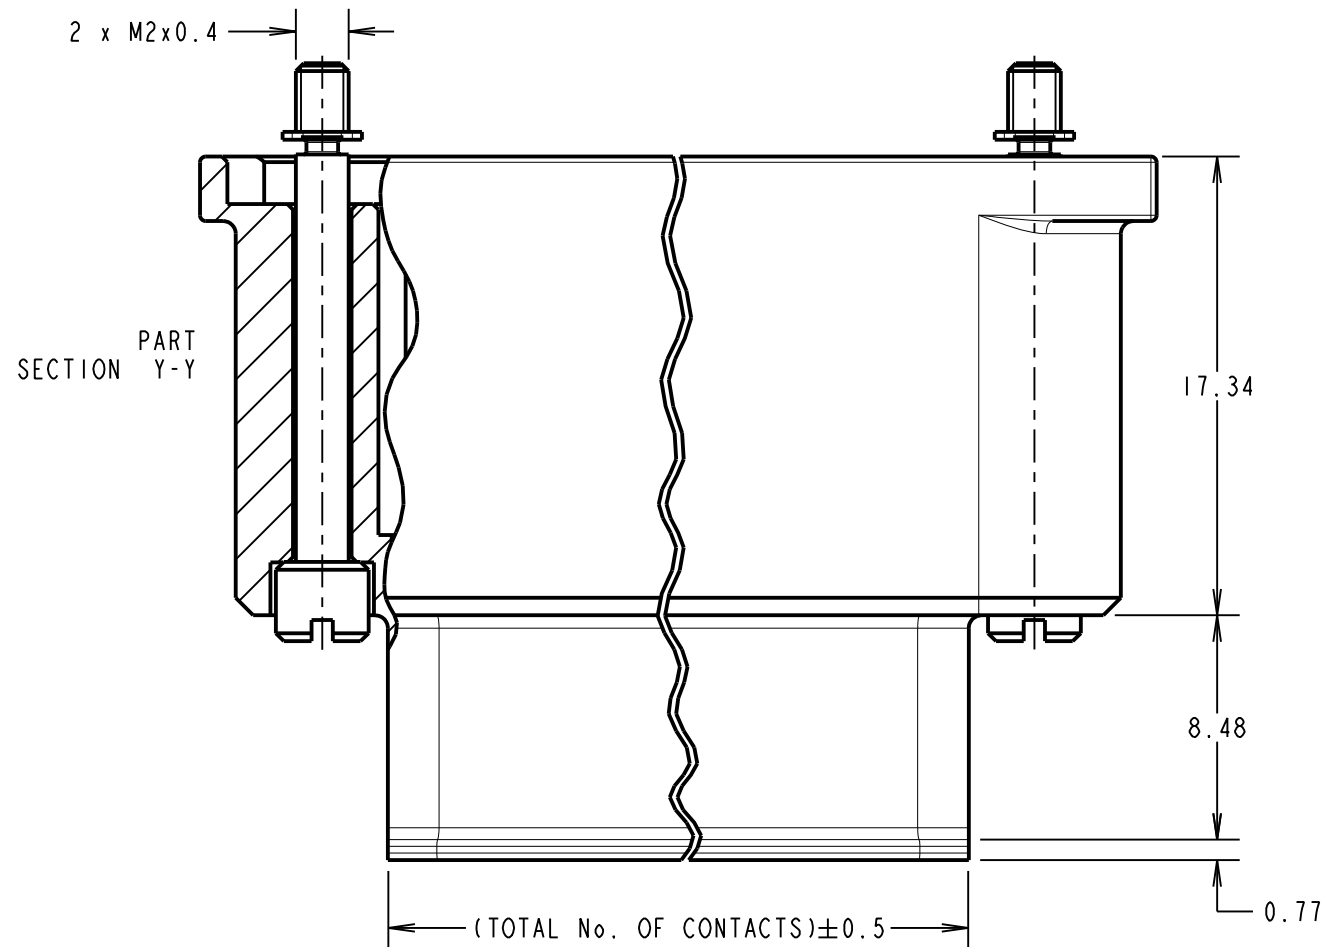

MATERIAL:
 BACKSHELL = ALUMINIUM ALLOY
 JACKSCREW & CIRCLIP = STAINLESS STEEL

FINISH:
 BACKSHELL = ELECTROLESS NICKEL

ENVIRONMENTAL:
 TEMPERATURE RANGE = -55°C TO +125°C

PACKING:
 SEE NOTES

NOTES:

- BACKSHELL IS SUPPLIED AS A KIT OF PARTS IN A BAG. BAGS WILL BE BULK PACKED INTO BOXES. NOT ASSEMBLED AS SHOWN.
- SEE INSTRUCTION SHEET IS-42 FOR ASSEMBLY DETAILS.
- TO APPLY CIRCLIPS USE HARWIN TOOL = Z80-300.
- BAND-IT TIE SOLD SEPERATELY, SEE PART NUMBERS M80-9470000 AND M80-9480000 FOR DETAILS.

ORDER CODE:
M80-945XX02

TOTAL No. OF
 2mm PITCH CONTACTS

04 - 50
 (EVEN NUMBERS ONLY)

2 x M2 SLOTTED JACKSCREWS
 SUPPLIED LOOSE IN BAG

4 x CIRCLIP (2-OFF REQUIRED)
 SUPPLIED LOOSE IN BAG
 SEE NOTE 3

1 x METAL BACKSHELL
 SUPPLIED LOOSE IN BAG

TOLERANCES
 X. = ±1mm
 X.X = ±0.50mm
 X.XX = ±0.20mm
 X.XXX = ±0.01mm
 ANGLES = ±5°
 UNLESS STATED

MATERIAL:
 SEE ABOVE

FINISH: SEE ABOVE

S/AREA: mm²

TITLE:
 DATAMATE
 FEMALE ASSEMBLY
 BACKSHELL KIT

DRAWING NUMBER:
M80-945XX02