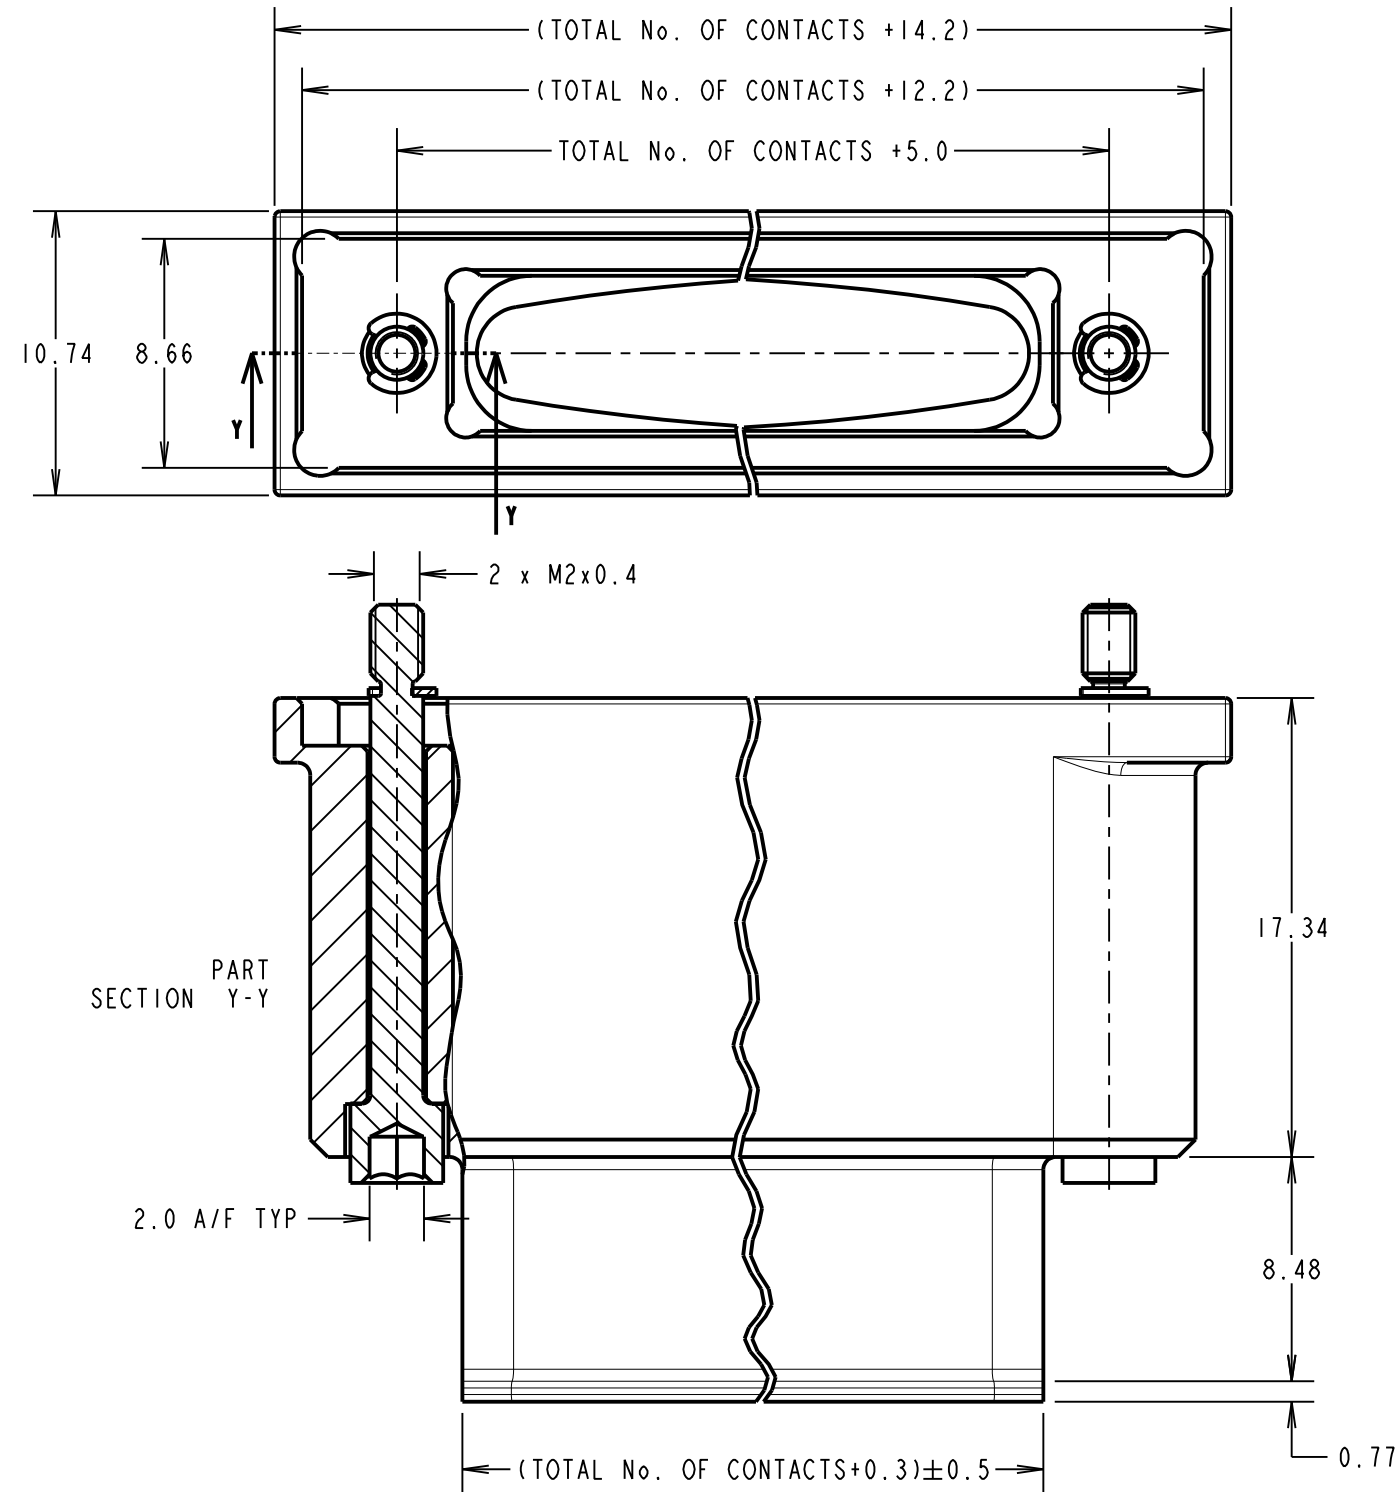

MATERIAL:
 BACKSHELL = ALUMINIUM ALLOY
 JACKSCREW & CIRCLIP = STAINLESS STEEL

FINISH:
 BACKSHELL = ELECTROLESS NICKEL

ENVIRONMENTAL:
 TEMPERATURE RANGE = -55°C TO +125°C

PACKING:
 SEE NOTES

NOTES:

- BACKSHELL IS SUPPLIED AS A KIT OF PARTS IN A BAG. BAGS WILL BE BULK PACKED INTO BOXES. NOT ASSEMBLED AS SHOWN.
- SEE INSTRUCTION SHEET IS-42 FOR ASSEMBLY DETAILS.
- TO APPLY CIRCLIPS USE HARWIN TOOL = Z80-300.
- BAND-IT TIE SOLD SEPERATELY, SEE PART NUMBERS M80-9470000 AND M80-9480000 FOR DETAILS.

ORDER CODE:
M80-946XX02
 TOTAL No. OF
 2mm PITCH CONTACTS
 04 - 50
 (EVEN NUMBERS ONLY)

EXAMPLE ORDER CODE: CONNECTOR WITH
 6 x SPECIAL CONTACTS IS EQUAL TO
 24 x SIGNAL CONTACTS
M80-9462402

RA	8	11.08.21	30661
NAME	ISS.	DATE	CN/CO
APPROVED: R.ALEXANDER			
CHECKED: R.PORTLOCK			
DRAWN: M.PERREN			
CUSTOMER REF.:			
ASSEMBLY DRG:			

TOLERANCES
 X. = ±1mm
 X.X = ±0.50mm
 X.XX = ±0.20mm
 X.XXX = ±0.01mm
 ANGLES = ±5°
 UNLESS STATED

MATERIAL:
 SEE ABOVE

FINISH:
 SEE ABOVE

S/AREA:
 mm²

TITLE:
 DATAMATE
 FEMALE ASSEMBLY
 BACKSHELL KIT

DRAWING NUMBER:
M80-946XX02