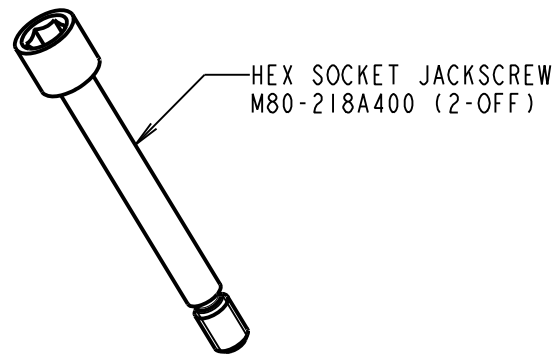

MATERIAL:
 BACKSHELL = ALUMINIUM ALLOY
 JACKSCREW & CIRCLIP = STAINLESS STEEL

FINISH:
 BACKSHELL = ELECTROLESS NICKEL

ENVIRONMENTAL:
 TEMPERATURE RANGE = -55°C TO +125°C

PACKING:
 SEE NOTES

NOTES:

- BACKSHELL IS SUPPLIED AS A KIT OF PARTS IN A BAG. BAGS WILL BE BULK PACKED INTO BOXES. NOT ASSEMBLED AS SHOWN.
- SEE INSTRUCTION SHEET IS-42 FOR ASSEMBLY DETAILS.
- TO APPLY CIRCLIPS USE HARWIN TOOL = Z80-300.
- BAND-IT TIE SOLD SEPERATELY, SEE PART NUMBERS M80-9470000 AND M80-9480000 FOR DETAILS.

ORDER CODE:
M80-946XX02
 TOTAL No. OF
 2mm PITCH CONTACTS
 04 - 50
 (EVEN NUMBERS ONLY)

EXAMPLE ORDER CODE: CONNECTOR WITH
 6 x SPECIAL CONTACTS IS EQUAL TO
 24 x SIGNAL CONTACTS
M80-9462402

RA	8	11.08.21	30661
NAME	ISS.	DATE	CN/CO
APPROVED: R.ALEXANDER			
CHECKED: R.PORTLOCK			
DRAWN: M.PERREN			
CUSTOMER REF.:			
ASSEMBLY DRG:			