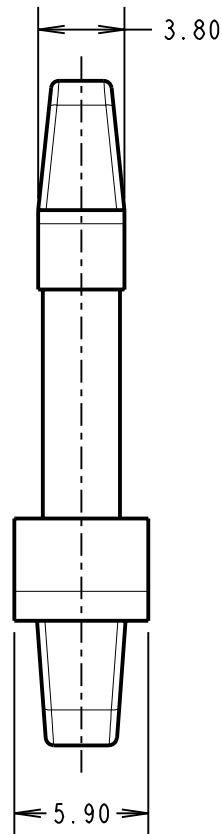

Customer Information Sheet

DRAWING No.: R6405-00 - R6436-00

IF IN DOUBT - ASK

©

NOT TO SCALE

THIRD ANGLE PROJECTION

ALL DIMENSIONS IN mm

TO FIT $\varnothing 4.0\text{mm}$ HOLE
($\varnothing 4.8\text{mm}$ ON R4636-00)

PART No.	DIM 'A'
R6405-00	4.80
R6406-00	6.40
R6410-00	9.60
R6413-00	12.70
R6416-00	15.90
R6419-00	19.10
R6422-00	22.20
R6425-00	25.40
R6428-00	28.50
R6435-00	35.00
R6436-00	35.00

ORDER CODE: **R64XX-00**

SIZE CODE
(SEE TABLE)

NOTES:

1. ALL TOLERANCES ARE ± 0.50 UNLESS OTHERWISE STATED.
2. TEMPERATURE RANGE = -40°C TO $+85^{\circ}\text{C}$.

CP	5	08.03.10	10702
NAME	ISS.	DATE	C/NOTE
APPROVED: C.PENROSE			
CHECKED: R.ADDE			
DRAWN: D.BECK			
CUSTOMER REF.:			
ASSEMBLY DRG:			

~~TOLERANCES~~
~~X = $\pm 1\text{mm}$~~
~~X.X = $\pm 0.25\text{mm}$~~
~~X.XX = $\pm 0.10\text{mm}$~~
~~X.XXX = $\pm 0.01\text{mm}$~~
 ANGLES = $\pm 5^{\circ}$
 UNLESS STATED

MATERIAL:
 NYLON 66 NATURAL UL94V-2