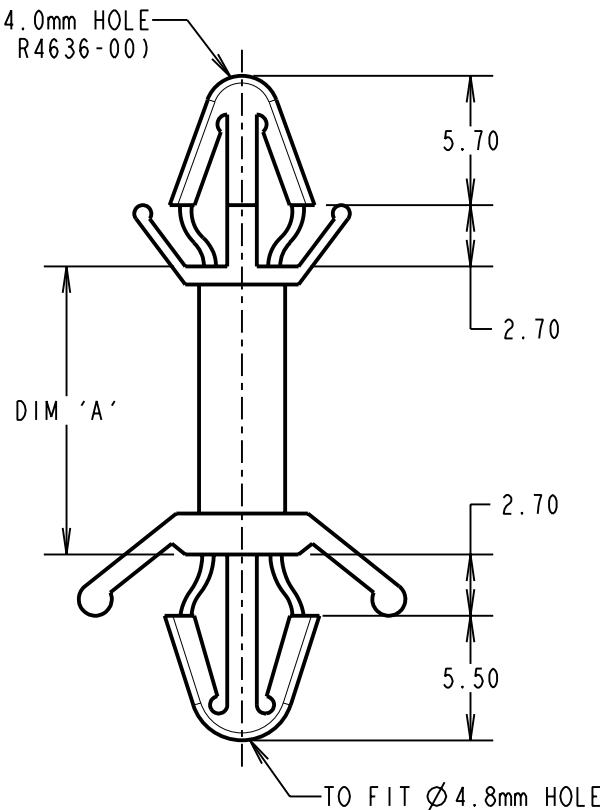

Customer Information Sheet

DRAWING No.: R6405-00 - R6436-00

IF IN DOUBT - ASK

©

NOT TO SCALE

THIRD ANGLE PROJECTION

ALL DIMENSIONS IN mm

TO FIT $\varnothing 4.0\text{mm}$ HOLE
($\varnothing 4.8\text{mm}$ ON R4636-00)

PART No.	DIM 'A'
R6405-00	4.80
R6406-00	6.40
R6410-00	9.60
R6413-00	12.70
R6416-00	15.90
R6419-00	19.10
R6422-00	22.20
R6425-00	25.40
R6428-00	28.50
R6435-00	35.00
R6436-00	35.00

ORDER CODE: **R64XX-00**

SIZE CODE
(SEE TABLE)

NOTES:

1. ALL TOLERANCES ARE ± 0.50 UNLESS OTHERWISE STATED.
2. TEMPERATURE RANGE = -40°C TO $+85^{\circ}\text{C}$.

CP	5	08.03.10	10702
NAME	ISS.	DATE	C/NOTE
APPROVED: C.PENROSE			
CHECKED: R.ADDE			
DRAWN: D.BECK			
CUSTOMER REF.:			
ASSEMBLY DRG:			

~~TOLERANCES~~
~~X = $\pm 1\text{mm}$~~
~~X.X = $\pm 0.25\text{mm}$~~
~~X.XX = $\pm 0.10\text{mm}$~~
~~X.XXX = $\pm 0.01\text{mm}$~~
 ANGLES = $\pm 5^{\circ}$
 UNLESS STATED

MATERIAL:
 NYLON 66 NATURAL UL94V-2