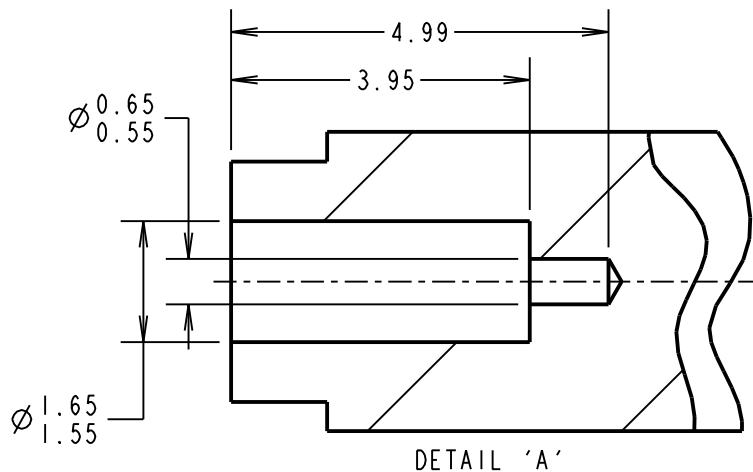

Customer Information Sheet

DRAWING No.: T5747

IF IN DOUBT - ASK

(C)

NOT TO SCALE

THIRD ANGLE PROJECTION

ALL DIMENSIONS IN mm

T5747 DATAPLATE

NOTES:

1. TO BE USED WITH HAND CRIMP TOOL M22520/2-01 AND INSTRUCTION SHEET IS-01.
2. SUITABLE FOR USE WITH M80-01100XX, M80-01300XX, M80-01900XX, M80-04000XX, M80-04100XX, M83-01100XX & M83-01300XX DATAMATE CRIMP CONTACTS.

TOLERANCES

X. = ±1mm
X.X = ±0.50mm
X.XX = ±0.10mm
X.XXX = ±0.01mm
ANGLES = ±5°
UNLESS STATED

MATERIAL:

FINISH:

S/AREA:

mm²

TITLE:

CONTACT POSITIONER