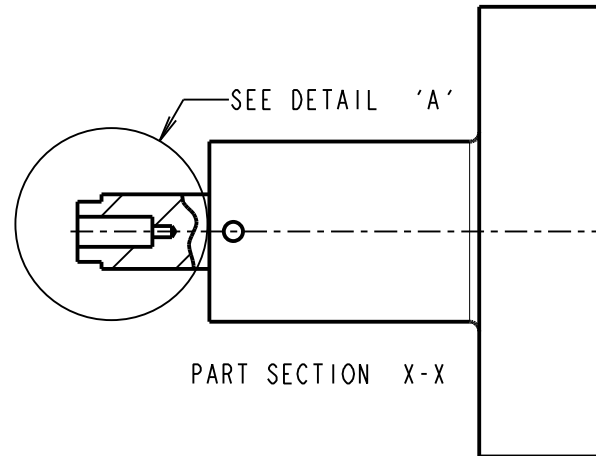

Customer Information Sheet

DRAWING No.: T5747

IF IN DOUBT - ASK

(C)

NOT TO SCALE

THIRD ANGLE PROJECTION

ALL DIMENSIONS IN mm

T5747 DATAPLATE