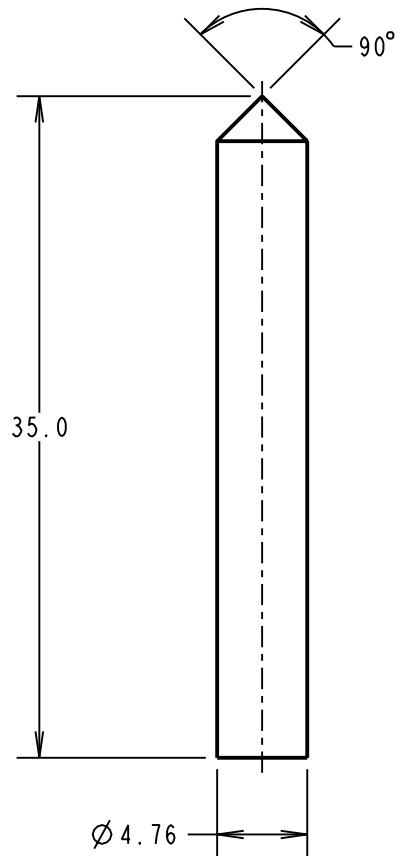

# Customer Information Sheet

DRAWING No.: Z2170-00 TO Z2177-00, Z2179-00

IF IN DOUBT - ASK

(C)

NOT TO SCALE

THIRD ANGLE PROJECTION

ALL DIMENSIONS IN mm

Z10002-00  
TOP TOOL

Z10000-00  
BOTTOM TOOL PART  
MACHINED BLANK

Z10002-00  
(TOP TOOL)

SEE TABLE

PCB

Z10000-00  
(BOTTOM TOOL)

OPERATION DIAGRAM

FOR USE WITH THESE PART NUMBERS:

H2170-01	H2170-05	H2171-01	H2171-05	H2172-01	H2172-05
H2173-01	H2173-05	H2174-01	H2174-05	H2175-01	H2175-05
H2176-01	H2176-05	H2177-05	H2179-01	H2179-05	