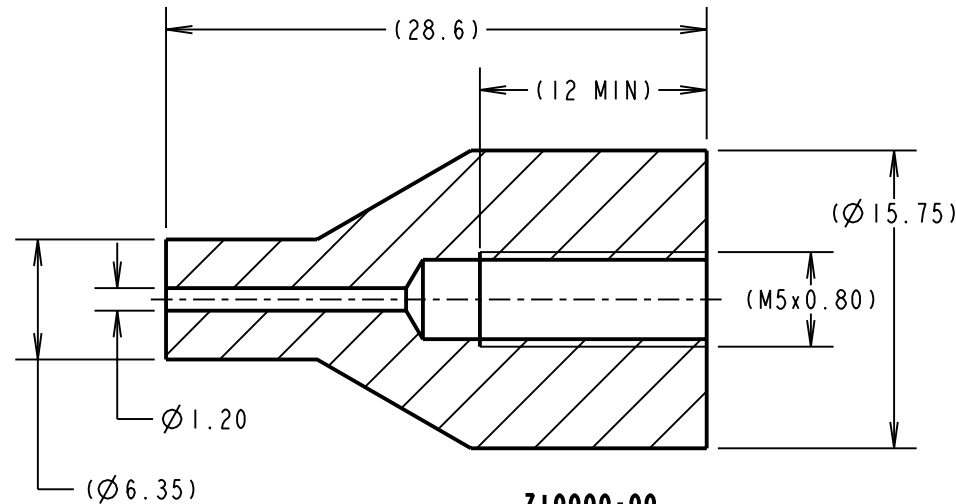

# Customer Information Sheet

DRAWING No.: Z2170-00 TO Z2177-00, Z2179-00

IF IN DOUBT - ASK

(C)

NOT TO SCALE

THIRD ANGLE PROJECTION

ALL DIMENSIONS IN mm

Z10002-00  
TOP TOOL

Z10000-00  
BOTTOM TOOL PART  
MACHINED BLANK

Z10002-00  
(TOP TOOL)

SEE TABLE

PCB

Z10000-00  
(BOTTOM TOOL)

OPERATION DIAGRAM

FOR USE WITH THESE PART NUMBERS:

H2170-01	H2170-05	H2171-01	H2171-05	H2172-01	H2172-05
H2173-01	H2173-05	H2174-01	H2174-05	H2175-01	H2175-05
H2176-01	H2176-05	H2177-05	H2179-01	H2179-05	