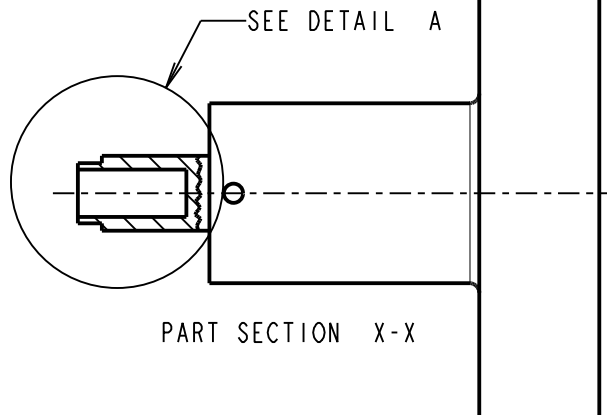

Customer Information Sheet

DRAWING No.: Z80-058 SHEET 2 OF 2

IF IN DOUBT - ASK

(C)

NOT TO SCALE

THIRD ANGLE PROJECTION

ALL DIMENSIONS IN mm

Z80-058 DATAPLATE

DETAIL A
SCALE 10

- NOTES:
- INSTRUCTION SHEETS ARE AVAILABLE FOR THIS TOOL. REFER TO INSTRUCTION SHEET IS-01.
 - FOR USE WITH M80-05500XX, M300-0010045, M300-0020045, M300-1010045 AND M300-1020045 CRIMP CONTACTS.

TOLERANCES
X. = ±1mm
X.X = ±0.50mm
X.XX = ±0.10mm
X.XXX = ±0.01mm
ANGLES = ±5°
UNLESS STATED

MATERIAL:
FINISH: CLEAN
S/AREA: mm²

TITLE:
CONTACT CRIMP POSITIONER

DRAWING NUMBER:
Z80-058

SHT
2 OF 2

X-ON Electronics