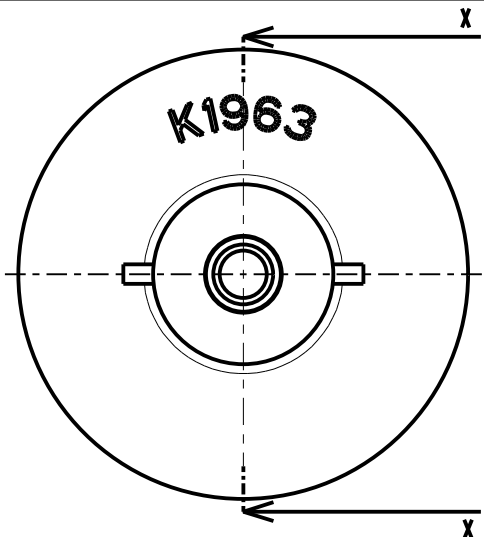

Customer Information Sheet

DRAWING No.: Z80-058 SHEET 2 OF 2

IF IN DOUBT - ASK

(C)

NOT TO SCALE

THIRD ANGLE PROJECTION

ALL DIMENSIONS IN mm

Z80-058 DATAPLATE

DETAIL A
SCALE 10

- NOTES:
- INSTRUCTION SHEETS ARE AVAILABLE FOR THIS TOOL. REFER TO INSTRUCTION SHEET IS-01.
 - FOR USE WITH M80-05500XX, M300-0010045, M300-0020045, M300-1010045 AND M300-1020045 CRIMP CONTACTS.

TOLERANCES
X. = ±1mm
X.X = ±0.50mm
X.XX = ±0.10mm
X.XXX = ±0.01mm
ANGLES = ±5°
UNLESS STATED

MATERIAL:
FINISH: CLEAN
S/AREA: mm²

TITLE:
CONTACT CRIMP POSITIONER

DRAWING NUMBER:
Z80-058

SHT
2 OF 2

X-ON Electronics