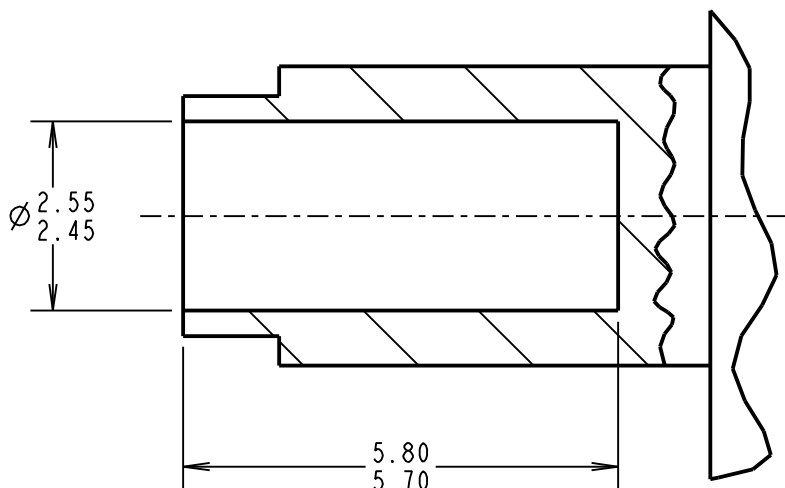

Customer Information Sheet

DRAWING No.: Z80-058 SHEET 2 OF 2

IF IN DOUBT - ASK

(C)

NOT TO SCALE

THIRD ANGLE PROJECTION

ALL DIMENSIONS IN mm

Z80-058 DATAPLATE

DETAIL A
SCALE 10

- NOTES:
- INSTRUCTION SHEETS ARE AVAILABLE FOR THIS TOOL. REFER TO INSTRUCTION SHEET IS-01.
 - FOR USE WITH M80-05500XX, M300-0010045, M300-0020045, M300-1010045 AND M300-1020045 CRIMP CONTACTS.

TOLERANCES
X. = ±1mm
X.X = ±0.50mm
X.XX = ±0.10mm
X.XXX = ±0.01mm
ANGLES = ±5°
UNLESS STATED

MATERIAL:
FINISH: CLEAN
S/AREA: mm²

TITLE:
CONTACT CRIMP POSITIONER

DRAWING NUMBER:
Z80-058

SHT
2 OF 2

X-ON Electronics