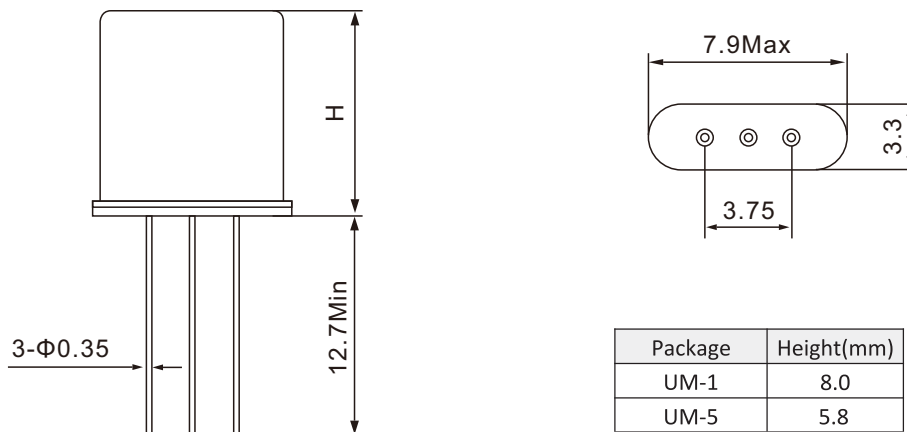

PACKAGE OUTLINE / DIMENSIONS