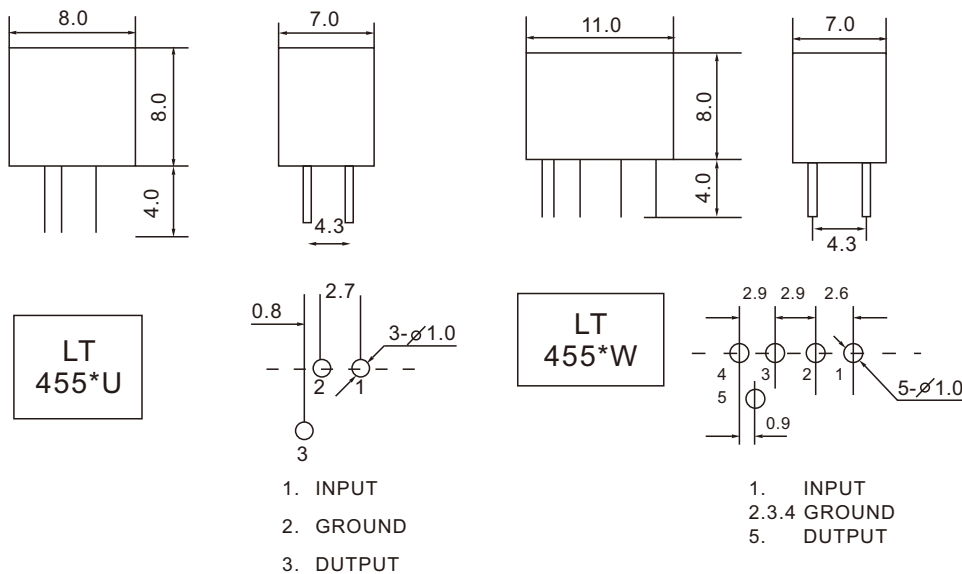

PACKAGE OUTLINE / DIMENSIONS

LT****U Series

LT****W Series