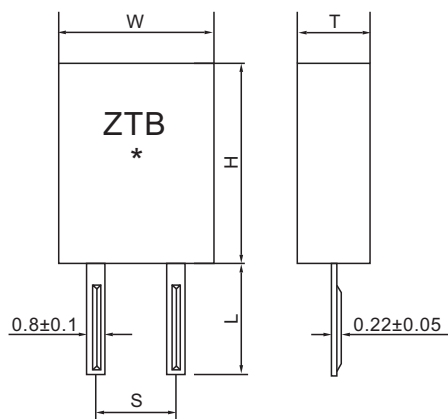

### PRODUCT PHOTO

### PRODUCT SPECIFICATIONS

Part Number	Frequency Accuracy (25°C)(KHz)	Stability over Temperature (-20~+80°C)(%)	Resonant Impedance (Ω)	Aging for Ten Years (%)	Load Capacitance	
					C1(pF)	C2(pF)
HCTB1-CRB150~249D	±1	±0.3	≅ 20	±0.3	330	470
HCTB1-CRB250~374D	±1	±0.3	≅ 20	±0.3	220	470
HCTB1-CRB375~429D	±2	±0.3	≅ 20	±0.3	120	470
HCTB1-CRB430~509E	±2	±0.3	≅ 20	±0.3	100	100
HCTB1-CRB510~699P	±2	±0.3	≅ 30	±0.3	100	100
HCTB1-CRB700~1500J	±3	±0.3	≅ 50	±0.3	100	100

### PACKAGE OUTLINE / DIMENSIONS

### TEST CIRCUIT

Part Number	W(mm) Width	T(mm) Thickness	H(mm) High	S(mm) Lead Space	L(mm) Lead Length
HCTB1-CRB150~249D	13.5	3.8	14.7	10.0	8.0
HCTB1-CRB250~374D	11.0	3.8	12.2	7.7	7.0
HCTB1-CRB375~429D	7.9	3.6	9.3	5.0	4.0
HCTB1-CRB430~509E	7.0	3.5	9.0	5.0	4.0
HCTB1-CRB510~699P	7.0	3.5	9.0	5.0	4.0
HCTB1-CRB700~1500J	5.2	2.8	6.8	3.5	3.5