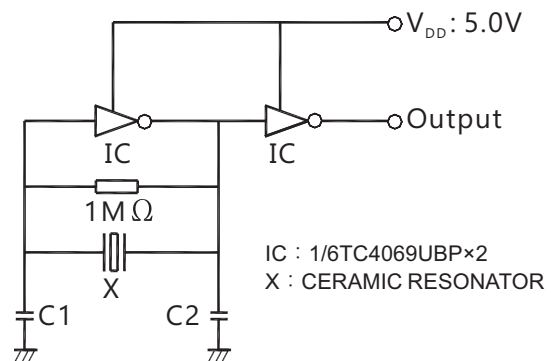

### PRODUCT SPECIFICATIONS

Part Number	Frequency Accuracy (25°C)(KHz)	Stability over Temperature (-20~+80°C)(%)	Resonant Impedance (Ω)	Aging for Ten Years (%)	Load Capacitance	
					C1(pF)	C2(pF)
HCTB1-CRB150~249D	±1	±0.3	≅ 20	±0.3	330	470
HCTB1-CRB250~374D	±1	±0.3	≅ 20	±0.3	220	470
HCTB1-CRB375~429D	±2	±0.3	≅ 20	±0.3	120	470
HCTB1-CRB430~509E	±2	±0.3	≅ 20	±0.3	100	100
HCTB1-CRB510~699P	±2	±0.3	≅ 30	±0.3	100	100
HCTB1-CRB700~1500J	±3	±0.3	≅ 50	±0.3	100	100

### TEST CIRCUIT

Part Number	W(mm) Width	T(mm) Thickness	H(mm) High	S(mm) Lead Space	L(mm) Lead Length
HCTB1-CRB150~249D	13.5	3.8	14.7	10.0	8.0
HCTB1-CRB250~374D	11.0	3.8	12.2	7.7	7.0
HCTB1-CRB375~429D	7.9	3.6	9.3	5.0	4.0
HCTB1-CRB430~509E	7.0	3.5	9.0	5.0	4.0
HCTB1-CRB510~699P	7.0	3.5	9.0	5.0	4.0
HCTB1-CRB700~1500J	5.2	2.8	6.8	3.5	3.5