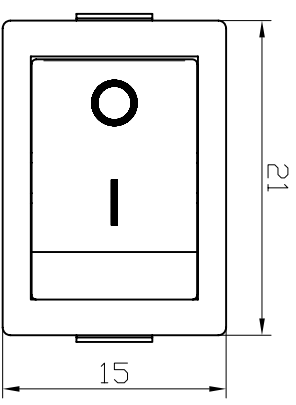

PANEL CUT-OUT		
Z	Y	X
0.70~1.25	12.90~13.10	18.9~19.1
1.25~2.00	12.90~13.10	19.1~19.2
2.00~3.00	12.90~13.10	19.3~19.4

NOTES:

1. Rating:
 CQC 6A 250VAC 6(8)A 250VAC
 8A/128A 250VAC T105/55
 UL cUL 6GPA 250VAC
 10GPA 125VAC

- TV-5 T105/55 TV-5
 VDE ENEC 6(4)A 250VAC T85/55
 KC 6(4)A 250VAC T85/55
 TÜV 8/128A 250VAC T85/55
 2. Circuit Diagram: 4P ON-OFF
 3. Terminal Strength: ≥80N
 4. Electrical life: ≥10000 cycles
 5. Withstand Voltage: Withstand Voltage: 1500VAC 1min
 Terminals to Button: 3000VAC 1min
 Leakage Current: 1mA
 6. Current resistance: ≤50mΩ (initial)
 7. Insulation resistance: ≥100MΩ
 8. Body Material: NYLON 66 94V-0~2

普通公差:

COMMON TOLERANCE:

UP TO 5	±0.20
ABOVE 5 TO 30	±0.30
ABOVE 30	±0.50
ANGULAR	±5°

单位	mm	投影	第一角	品名	跷板开关	比例	Free
绘图	吴	校对	梁金勇	型号		SCALE	
日期	2015.09.08	核准	周培雷	图号			
DATE		APPROVAL BY		DWG. NO.			

A4			
A3			
A2			
A1			
REV.	DATE	REVISION DESCRIPTION	ISSUE