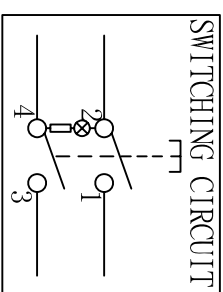

PANEL CUT-OUT		
Z	Y	X
0.70~1.25	12.90~13.10	18.9~19.1
1.25~2.00	12.90~13.10	19.1~19.2
2.00~3.00	12.90~13.10	19.3~19.4

NOTES:

1. Rating:
 CQC 6A 250VAC 6(8)A 250VAC
 8A/128A 250VAC T105/55
 UL cUL 6GPA 250VAC
 10GPA 125VAC

- TV-5 T105/55 TV-5
 VDE ENEC 6(4)A 250VAC T85/55
 KC 6(4)A 250VAC T85/55
 TÜV 8/128A 250VAC T85/55
 2. Circuit Diagram: 4P ON-OFF
 3. Terminal Strength: ≥80N
 4. Electrical life: ≥10000 cycles
 5. Withstand Voltage: Withstand Voltage: 1500VAC 1min
 Terminals to Button: 3000VAC 1min
 Leakage Current: 1mA
 6. Current resistance: ≤50mΩ (initial)
 7. Insulation resistance: ≥100MΩ
 8. Body Material: NYLON 66 94V-0~2