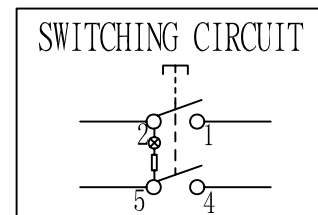

PANEL CUT-OUT

PANEL CUT-OUT		
Z	Y	X
0.70~1.25	21.90~22.10	28.9~29.1
1.25~2.00	21.90~22.10	29.1~29.2
2.00~3.00	21.90~22.10	29.2~29.3

NOTES:

1.Rating:

- VDE ENEC 16(4)A 250V AC T85/55
- KC 16(4)A 250V AC T85/55
- CQC 16(4)A 250V AC T105/55
- UL cUL 16GPA 125V AC
- 16GPA 250V AC T105/55

2.Circuit Diagram:4P ON-OFF

3.Terminal Strength:≥80N

4.Electrical life:≥10000 cycles

5.Withstand Voltage:Withstand Voltage:1500VAC 1min
Terminals to Button:3000VAC 1min
Leakage Current:1mA

6.Current resistance:≤50mΩ(initial)

7.Insulation resistance:≥100MΩ

8.Body Materil:NYLON 66 94V-0~2

A4				普通公差:									
A3				COMMON TOLERANCE :									
A2				UP TO 5	±0.20	单位	mm	投影		品名	跷板开关	比例	Free
A1				ABOVE 5 TO 30	±0.30	UNIT		PROJECTED		PRODUCT NAME			
REV.	DATE	REVISION DESCRIPTION	ISSUE	ABOVE 30	±0.50	绘图	周金勇	核对	梁金勇	型号	RS606		
				ANGULAR	±5°	DRAWN BY		CHECKED BY		MODEL NO.			
						日期	2015.06.17	核准	周培雷	图号	RS606-201N011CRB		
						DATE		APPROVAL BY		DWG NO.			