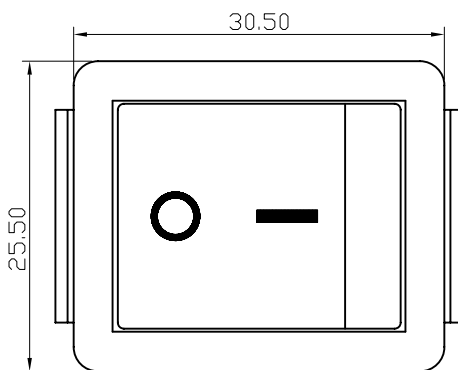

PANEL CUT-OUT

PANEL CUT-OUT		
Z	Y	X
0.70~1.25	21.90~22.10	28.9~29.1
1.25~2.00	21.90~22.10	29.1~29.2
2.00~3.00	21.90~22.10	29.2~29.3

NOTES:

1.Rating:

- VDE ENEC 16(4)A 250V AC T85/55
- KC 16(4)A 250V AC T85/55
- CQC 16(4)A 250V AC T105/55
- UL cUL 16GPA 125V AC
- 16GPA 250V AC T105/55

2.Circuit Diagram:4P ON-OFF

3.Terminal Strength:≥80N

4.Electrical life:≥10000 cycles

5.Withstand Voltage:Withstand Voltage:1500VAC 1min
Terminals to Button:3000VAC 1min
Leakage Current:1mA

6.Current resistance:≤50mΩ(initial)

7.Insulation resistance:≥100MΩ

8.Body Materil:NYLON 66 94V-0~2

A4				普通公差:									
A3				COMMON TOLERANCE :									
A2				UP TO 5	±0.20	单位	mm	投影		品名	跷板开关	比例	Free
A1				ABOVE 5 TO 30	±0.30	UNIT		PROJECTED		PRODUCT NAME			
REV.	DATE	REVISION DESCRIPTION	ISSUE	ABOVE 30	±0.50	绘图	周金勇	核对	梁金勇	型号	RS606		
				ANGULAR	±5°	DRAWN BY		CHECKED BY		MODEL NO.			
						日期	2015.06.17	核准	周培雷	图号	RS606-201N011CRB		
						DATE		APPROVAL BY		DWG NO.			