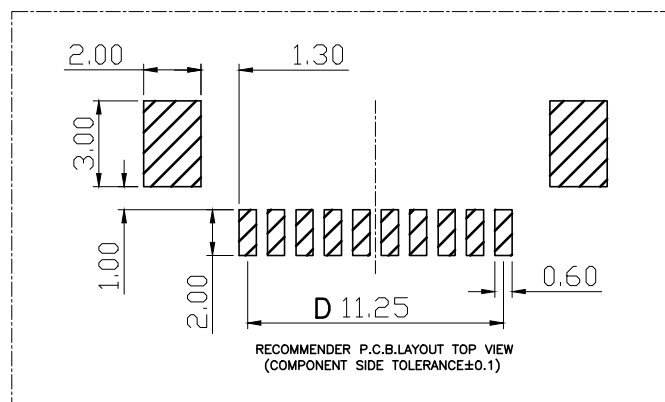

Specifications:

1. Rated Voltage : 125V AC/DC
2. Rated Current : 1A AC,DC
3. Withstand Voltage : 200V AC/minute
4. Contact Resistance : 50mΩ(MAX.)
5. Insulation Resistance : 100MΩ(MIN.)
6. Storage Temperature Range: -40°C~+85°C;
7. Operation Temperature Range: -25°C~+70°C;

| PIN数 | A±0.1 | B±0.1 | C±0.1 | D±0.1 |
|------|-------|-------|-------|-------|
| 2P | 7.50 | 3.20 | 4.50 | 1.25 |
| 3P | 8.75 | 4.45 | 5.75 | 2.50 |
| 4P | 10.00 | 5.70 | 7.00 | 3.75 |
| 5P | 11.25 | 6.95 | 8.25 | 5.00 |
| 6P | 12.50 | 8.20 | 9.50 | 6.25 |
| 7P | 13.75 | 9.45 | 10.75 | 7.50 |
| 8P | 15.00 | 10.70 | 12.00 | 8.75 |
| 9P | 16.25 | 11.95 | 13.25 | 10.00 |
| 10P | 17.50 | 13.20 | 14.50 | 11.25 |

TEL : 0755-27129737 FAX : 0755-29940187

| -TOLERANCES- UNLESS OTHERWISE SPECIFIED 公差参数表 | | | | TITLE: 产品名称: MX1.25针座立贴 | |
|---|-------|--------|-----|----------------------------|-----------------------------------|
| X.X | ±0.30 | X.X° | ±3° | APPD: 核准: 谢亮 | PART NO: 产品编号: HDGC1251WV-S-XP |
| X.XX | ±0.30 | X.XX° | ±2° | CHECK: 校对: 王建业 | DATE |
| X.XXX | ±0.10 | X.XXX° | ±1° | DRAW: 绘图: 黄艳兰 | SCALE |
| | | | | | UNIT |
| | | | | | CODE NUMBER |
| | | | | | A070 |