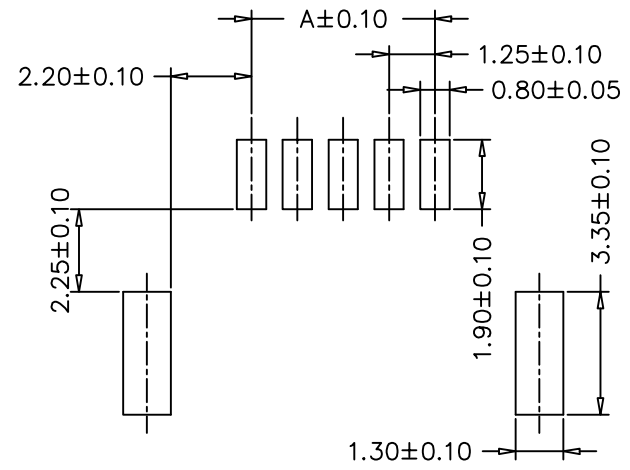

| REV | MARK | 修改摘要 REVISION DESCRIPTION | 签名 SIGNATURE | 日期 DATE |
|-----|------|------------------------------|-----------------|------------|
| AO | | NEW DRG | | 2016-03-12 |

P.C.B. LAYOUT

TABLE:

| P位 | Dimension mm | |
|-----|--------------|-------|
| | A | B |
| 2P | 1.25 | 7.65 |
| 3P | 2.54 | 8.90 |
| 4P | 3.75 | 10.15 |
| 5P | 5.00 | 11.30 |
| 6P | 6.25 | 12.65 |
| 7P | 7.50 | 13.90 |
| 8P | 8.75 | 15.15 |
| 9P | 10.00 | 16.40 |
| 10P | 11.25 | 17.65 |
| 11P | 12.50 | 18.90 |
| 12P | 13.75 | 20.15 |
| 13P | 15.00 | 21.40 |
| 14P | 16.25 | 22.65 |
| 15P | 17.50 | 23.90 |
| 16P | 23.75 | 30.15 |

NOTE:
 Current rating:1A AC,DC
 Voltage rating:125V AC,DC
 Temperature range:-25℃~+85℃
 Insulation resistance:100MΩ/Min
 Withstanding voltage:500V AC/minute
 Contact resistance:20mΩ/Max
 PIN:Brass/Gold-Plated
 Suitable With:A1254HF Series Housing

| | | | | | | | | |
|---|-------|---|-----|---------------------------------------|-----------------------------------|-------|------|-------------|
| | | 深圳市华德共创科技有限公司 Shenzhen Huade co-create Technology Co.,LTD 电话: 0755-23304126 传真: 0755-29940187 | | | | | | |
| -TOLERANCES- UNLESS OTHERWISE SPECIFIED 公差参数表 | | | | TITLE: 产品名称:1.25MM Pitch 90° Wafer | | | | |
| X.X | ±0.30 | X.X* | ±3' | APPD: 核准: | PART NO: 产品编号: HDGC1254WR-S-XP | | | |
| X.XX | ±0.20 | X.XX* | ±2' | CHECK: 校对: 王建业 | DATE | SCALE | UNIT | CODE NUMBER |
| X.XXX | ±0.10 | X.XXX* | ±1' | DRAW: 绘图: 黄艳兰 | 2014-06-18 | 1:1 | mm | A001 |