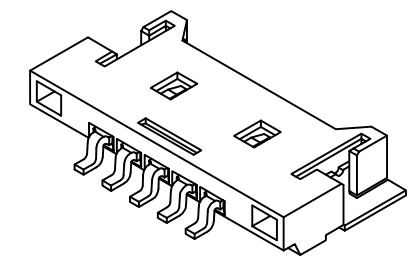

| REV | MARK | 修改摘要 REVISION DESCRIPTION | 签名 SIGNATURE | 日期 DATE |
|-----|------|------------------------------|-----------------|------------|
| AO | | NEW DRG | | 2016-03-12 |

P.C.B. LAYOUT

TABLE:

| P位 | Dimension mm | |
|-----|--------------|-------|
| | A | B |
| 2P | 1.25 | 7.65 |
| 3P | 2.54 | 8.90 |
| 4P | 3.75 | 10.15 |
| 5P | 5.00 | 11.30 |
| 6P | 6.25 | 12.65 |
| 7P | 7.50 | 13.90 |
| 8P | 8.75 | 15.15 |
| 9P | 10.00 | 16.40 |
| 10P | 11.25 | 17.65 |
| 11P | 12.50 | 18.90 |
| 12P | 13.75 | 20.15 |
| 13P | 15.00 | 21.40 |
| 14P | 16.25 | 22.65 |
| 15P | 17.50 | 23.90 |
| 16P | 23.75 | 30.15 |

NOTE:
 Current rating:1A AC,DC
 Voltage rating:125V AC,DC
 Temperature range:-25℃~+85℃
 Insulation resistance:100MΩ/Min
 Withstanding voltage:500V AC/minute
 Contact resistance:20mΩ/Max
 PIN:Brass/Gold-Plated
 Suitable With:A1254HF Series Housing

| | | | | | | | | |
|---|-------|---|-----|---------------------------------------|-----------------------------------|-------|------|-------------|
| | | 深圳市华德共创科技有限公司 Shenzhen Huade co-create Technology Co.,LTD 电话: 0755-23304126 传真: 0755-29940187 | | | | | | |
| -TOLERANCES- UNLESS OTHERWISE SPECIFIED 公差参数表 | | | | TITLE: 产品名称:1.25MM Pitch 90° Wafer | | | | |
| X.X | ±0.30 | X.X* | ±3' | APPD: 核准: | PART NO: 产品编号: HDGC1254WR-S-XP | | | |
| X.XX | ±0.20 | X.XX* | ±2' | CHECK: 校对: 王建业 | DATE | SCALE | UNIT | CODE NUMBER |
| X.XXX | ±0.10 | X.XXX* | ±1' | DRAW: 绘图: 黄艳兰 | 2014-06-18 | 1:1 | mm | A001 |