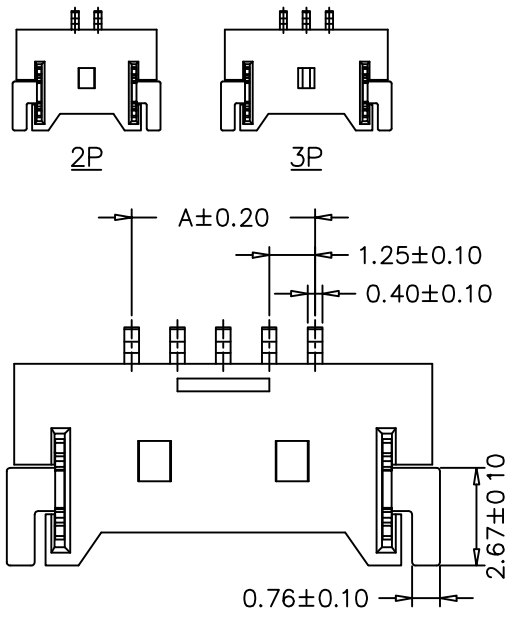

| REV | MARK | 修改摘要 REVISION DESCRIPTION | 签名 SIGNATURE | 日期 DATE |
|-----|------|------------------------------|-----------------|------------|
| AO | | NEW DRG | | 2016-03-12 |

P.C.B. LAYOUT

TABLE:

| P位 | Dimension mm | |
|-----|--------------|-------|
| | A | B |
| 2P | 1.25 | 7.65 |
| 3P | 2.54 | 8.90 |
| 4P | 3.75 | 10.15 |
| 5P | 5.00 | 11.30 |
| 6P | 6.25 | 12.65 |
| 7P | 7.50 | 13.90 |
| 8P | 8.75 | 15.15 |
| 9P | 10.00 | 16.40 |
| 10P | 11.25 | 17.65 |
| 11P | 12.50 | 18.90 |
| 12P | 13.75 | 20.15 |
| 13P | 15.00 | 21.40 |
| 14P | 16.25 | 22.65 |
| 15P | 17.50 | 23.90 |
| 16P | 23.75 | 30.15 |

NOTE:
 Current rating:1A AC,DC
 Voltage rating:125V AC,DC
 Temperature range:-25℃~+85℃
 Insulation resistance:100MΩ/Min
 Withstanding voltage:500V AC/minute
 Contact resistance:20mΩ/Max
 PIN:Brass/Gold-Plated
 Suitable With:A1254HF Series Housing

| | | | | | | | | |
|---|-------|---|-----|---------------------------------------|-----------------------------------|-------|------|-------------|
| | | 深圳市华德共创科技有限公司 Shenzhen Huade co-create Technology Co.,LTD 电话: 0755-23304126 传真: 0755-29940187 | | | | | | |
| -TOLERANCES- UNLESS OTHERWISE SPECIFIED 公差参数表 | | | | TITLE: 产品名称:1.25MM Pitch 90° Wafer | | | | |
| X.X | ±0.30 | X.X* | ±3' | APPD: 核准: | PART NO: 产品编号: HDGC1254WR-S-XP | | | |
| X.XX | ±0.20 | X.XX* | ±2' | CHECK: 校对: 王建业 | DATE | SCALE | UNIT | CODE NUMBER |
| X.XXX | ±0.10 | X.XXX* | ±1' | DRAW: 绘图: 黄艳兰 | 2014-06-18 | 1:1 | mm | A001 |