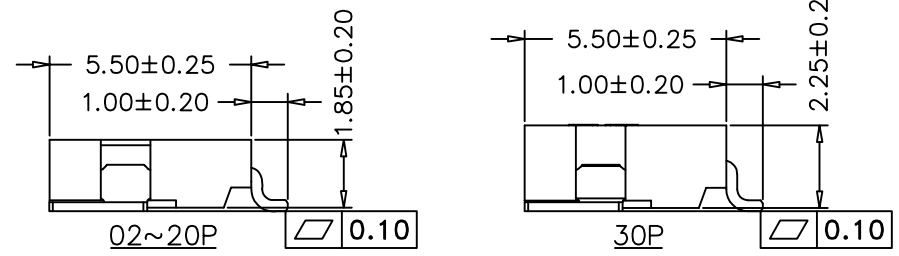

| REV | MARK | 修改摘要 REVISION DESCRIPTION | 签名 SIGNATURE | 日期 DATE |
|-----|------|------------------------------|-----------------|------------|
| AO | | NEW DRG | | 2016-03-12 |

P.C.B. LAYOUT

TABLE:

| P位 | Dimension mm | |
|-----|--------------|-------|
| | A | B |
| 2P | 1.25 | 7.65 |
| 3P | 2.54 | 8.90 |
| 4P | 3.75 | 10.15 |
| 5P | 5.00 | 11.30 |
| 6P | 6.25 | 12.65 |
| 7P | 7.50 | 13.90 |
| 8P | 8.75 | 15.15 |
| 9P | 10.00 | 16.40 |
| 10P | 11.25 | 17.65 |
| 11P | 12.50 | 18.90 |
| 12P | 13.75 | 20.15 |
| 13P | 15.00 | 21.40 |
| 14P | 16.25 | 22.65 |
| 15P | 17.50 | 23.90 |
| 16P | 23.75 | 30.15 |

NOTE:
 Current rating:1A AC,DC
 Voltage rating:125V AC,DC
 Temperature range:-25℃~+85℃
 Insulation resistance:100MΩ/Min
 Withstanding voltage:500V AC/minute
 Contact resistance:20mΩ/Max
 PIN:Brass/Gold-Plated
 Suitable With:A1254HF Series Housing

| | | | | | | | | |
|---|-------|---|-----|---------------------------------------|-----------------------------------|-------|------|-------------|
| | | 深圳市华德共创科技有限公司 Shenzhen Huade co-create Technology Co.,LTD 电话: 0755-23304126 传真: 0755-29940187 | | | | | | |
| -TOLERANCES- UNLESS OTHERWISE SPECIFIED 公差参数表 | | | | TITLE: 产品名称:1.25MM Pitch 90° Wafer | | | | |
| X.X | ±0.30 | X.X* | ±3' | APPD: 核准: | PART NO: 产品编号: HDGC1254WR-S-XP | | | |
| X.XX | ±0.20 | X.XX* | ±2' | CHECK: 校对: 王建业 | DATE | SCALE | UNIT | CODE NUMBER |
| X.XXX | ±0.10 | X.XXX* | ±1' | DRAW: 绘图: 黄艳兰 | 2014-06-18 | 1:1 | mm | A001 |