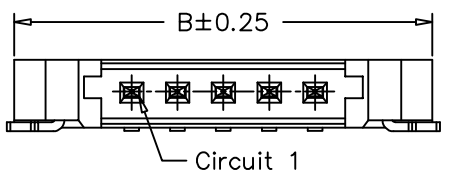

| REV | MARK | 修改摘要 REVISION DESCRIPTION | 签名 SIGNATURE | 日期 DATE |
|-----|------|------------------------------|-----------------|------------|
| AO | | NEW DRG | | 2016-03-12 |

P.C.B. LAYOUT

TABLE:

| P位 | Dimension mm | |
|-----|--------------|-------|
| | A | B |
| 2P | 1.25 | 7.65 |
| 3P | 2.54 | 8.90 |
| 4P | 3.75 | 10.15 |
| 5P | 5.00 | 11.30 |
| 6P | 6.25 | 12.65 |
| 7P | 7.50 | 13.90 |
| 8P | 8.75 | 15.15 |
| 9P | 10.00 | 16.40 |
| 10P | 11.25 | 17.65 |
| 11P | 12.50 | 18.90 |
| 12P | 13.75 | 20.15 |
| 13P | 15.00 | 21.40 |
| 14P | 16.25 | 22.65 |
| 15P | 17.50 | 23.90 |
| 16P | 23.75 | 30.15 |

NOTE:
 Current rating:1A AC,DC
 Voltage rating:125V AC,DC
 Temperature range:-25℃~+85℃
 Insulation resistance:100MΩ/Min
 Withstanding voltage:500V AC/minute
 Contact resistance:20mΩ/Max
 PIN:Brass/Gold-Plated
 Suitable With:A1254HF Series Housing

| | | | | | | | | |
|---|-------|---|-----|---------------------------------------|-----------------------------------|-------|------|-------------|
| | | 深圳市华德共创科技有限公司 Shenzhen Huade co-create Technology Co.,LTD 电话: 0755-23304126 传真: 0755-29940187 | | | | | | |
| -TOLERANCES- UNLESS OTHERWISE SPECIFIED 公差参数表 | | | | TITLE: 产品名称:1.25MM Pitch 90° Wafer | | | | |
| X.X | ±0.30 | X.X* | ±3' | APPD: 核准: | PART NO: 产品编号: HDGC1254WR-S-XP | | | |
| X.XX | ±0.20 | X.XX* | ±2' | CHECK: 校对: 王建业 | DATE | SCALE | UNIT | CODE NUMBER |
| X.XXX | ±0.10 | X.XXX* | ±1' | DRAW: 绘图: 黄艳兰 | 2014-06-18 | 1:1 | mm | A001 |