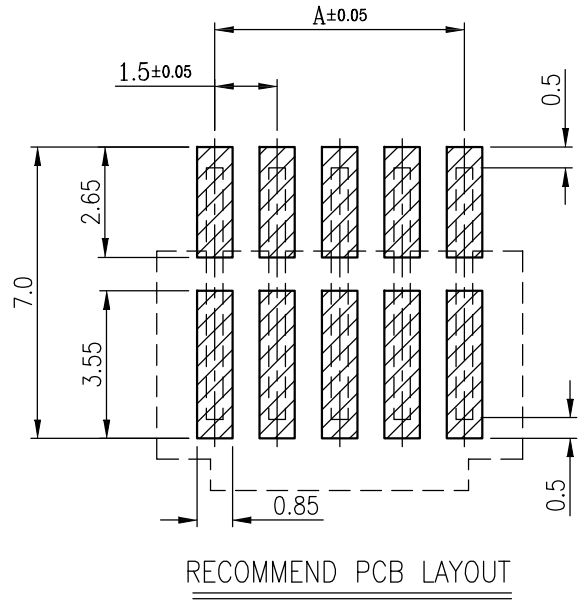

修 订	标 记	修 改 描 要	签 名	日 期
REV NO		REVISION DESCRIPTION	SIGNATURE	DATE
		NEW DRG		2016-03-12

- NOTES:
- MATERIAL:
 - HOUSING: HALOGEN FREE PLASTIC, HIGH TEMP., UL94V-0.
 - CONTACT: COPPER ALLOY
 - FINISH:
 - GOLD FLASH PLATING(1~3u"), UNDER NICKEL PLATED.
 - N: 100~200u" Matt Tin PLATING, UNDER NICKEL PLATED. (Lead Free)
 - L: 100~200u" Tin PLATING, UNDER NICKEL PLATED.
 - REFLOW SOLDER CAPABLE TO 260. C
 - SPEC. PLS. REFER TO PS-WB1502-XXXXX-XXX
 - PACKAGE PLS. REFER TO WB1502 -XXXX-TRP
 - PART NUMBER

CKT	DIM A	DIM B
2	1.5	4.3
3	3.0	5.8
4	4.5	7.3
5	6.0	8.8
6	7.5	10.3
7	9.0	11.8
8	10.5	13.3
9	12.0	14.8

深圳市华德共创科技有限公司
Shenzhen Huade co-create Technology Co., LTD
电话: 0755-27111225 传真: 0755-29940187

-TOLERANCES- UNLESS OTHERWISE SPECIFIED 公差参数表		 	TITLE: 产品名称: MX1.5卧贴针座					
X.X	±0.30	X.X*	±3*	APPD: 核准:	PART NO: 产品编号: HDGC1502WR-S-XP			
X.XX	±0.20	X.XX*	±2*	CHECK: 校对: 王建业	DATE	SCALE	UNIT	CODE NUMBER
X.XXX	±0.10	X.XXX*	±1*	DRAW: 绘图: 黄艳兰	2016-03-12	1:1	mm	A001