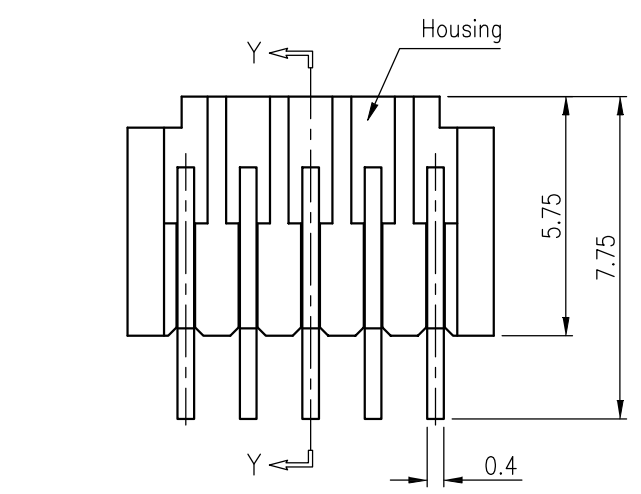

修 订	标 记	修 改 描 要	签 名	日 期
REV NO		REVISION DESCRIPTION	SIGNATURE	DATE
		NEW DRG		2016-03-12

- NOTES:
- MATERIAL:
 - HOUSING: HALOGEN FREE PLASTIC, HIGH TEMP., UL94V-0.
 - CONTACT: COPPER ALLOY
 - FINISH:
 - GOLD FLASH PLATING(1~3u"), UNDER NICKEL PLATED.
 - N: 100~200u" Matt Tin PLATING, UNDER NICKEL PLATED. (Lead Free)
 - L: 100~200u" Tin PLATING, UNDER NICKEL PLATED.
 - REFLOW SOLDER CAPABLE TO 260. C
 - SPEC. PLS. REFER TO PS-WB1502-XXXXX-XXX
 - PACKAGE PLS. REFER TO WB1502 -XXXX-TRP
 - PART NUMBER

CKT	DIM A	DIM B
2	1.5	4.3
3	3.0	5.8
4	4.5	7.3
5	6.0	8.8
6	7.5	10.3
7	9.0	11.8
8	10.5	13.3
9	12.0	14.8

深圳市华德共创科技有限公司
Shenzhen Huade co-create Technology Co., LTD
电话: 0755-27111225 传真: 0755-29940187

-TOLERANCES- UNLESS OTHERWISE SPECIFIED 公差参数表		 	TITLE: 产品名称: MX1.5卧贴针座					
X.X	±0.30	X.X*	±3*	APPD: 核准:	PART NO: 产品编号: HDGC1502WR-S-XP			
X.XX	±0.20	X.XX*	±2*	CHECK: 校对: 王建业	DATE	SCALE	UNIT	CODE NUMBER
X.XXX	±0.10	X.XXX*	±1*	DRAW: 绘图: 黄艳兰	2016-03-12	1:1	mm	A001