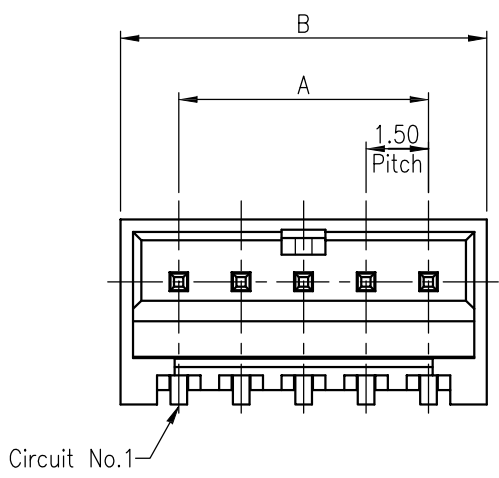

修 订	标 记	修 改 描 要	签 名	日 期
REV NO		REVISION DESCRIPTION	SIGNATURE	DATE
		NEW DRG		2016-03-12

- NOTES:
- MATERIAL:
 - HOUSING: HALOGEN FREE PLASTIC, HIGH TEMP., UL94V-0.
 - CONTACT: COPPER ALLOY
 - FINISH:
 - GOLD FLASH PLATING(1~3u"), UNDER NICKEL PLATED.
 - N: 100~200u" Matt Tin PLATING, UNDER NICKEL PLATED. (Lead Free)
 - L: 100~200u" Tin PLATING, UNDER NICKEL PLATED.
 - REFLOW SOLDER CAPABLE TO 260. C
 - SPEC. PLS. REFER TO PS-WB1502-XXXXX-XXX
 - PACKAGE PLS. REFER TO WB1502 -XXXX-TRP
 - PART NUMBER

CKT	DIM A	DIM B
2	1.5	4.3
3	3.0	5.8
4	4.5	7.3
5	6.0	8.8
6	7.5	10.3
7	9.0	11.8
8	10.5	13.3
9	12.0	14.8

深圳市华德共创科技有限公司
Shenzhen Huade co-create Technology Co., LTD
电话: 0755-27111225 传真: 0755-29940187

-TOLERANCES- UNLESS OTHERWISE SPECIFIED 公差参数表		 	TITLE: 产品名称: MX1.5卧贴针座					
X.X	±0.30	X.X*	±3*	APPD: 核准:	PART NO: 产品编号: HDGC1502WR-S-XP			
X.XX	±0.20	X.XX*	±2*	CHECK: 校对: 王建业	DATE	SCALE	UNIT	CODE NUMBER
X.XXX	±0.10	X.XXX*	±1*	DRAW: 绘图: 黄艳兰	2016-03-12	1:1	mm	A001