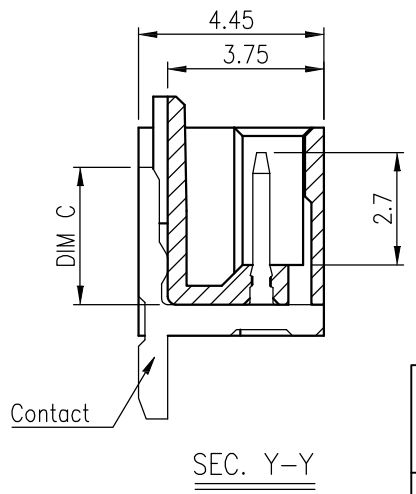

修 订	标 记	修 改 描 要	签 名	日 期
REV NO		REVISION DESCRIPTION	SIGNATURE	DATE
		NEW DRG		2016-03-12

- NOTES:
- MATERIAL:
 - HOUSING: HALOGEN FREE PLASTIC, HIGH TEMP., UL94V-0.
 - CONTACT: COPPER ALLOY
 - FINISH:
 - GOLD FLASH PLATING(1~3u"), UNDER NICKEL PLATED.
 - N: 100~200u" Matt Tin PLATING, UNDER NICKEL PLATED. (Lead Free)
 - L: 100~200u" Tin PLATING, UNDER NICKEL PLATED.
 - REFLOW SOLDER CAPABLE TO 260. C
 - SPEC. PLS. REFER TO PS-WB1502-XXXXX-XXX
 - PACKAGE PLS. REFER TO WB1502 -XXXX-TRP
 - PART NUMBER

CKT	DIM A	DIM B
2	1.5	4.3
3	3.0	5.8
4	4.5	7.3
5	6.0	8.8
6	7.5	10.3
7	9.0	11.8
8	10.5	13.3
9	12.0	14.8

深圳市华德共创科技有限公司
Shenzhen Huade co-create Technology Co., LTD
电话: 0755-27111225 传真: 0755-29940187

-TOLERANCES- UNLESS OTHERWISE SPECIFIED 公差参数表		 	TITLE: 产品名称: MX1.5卧贴针座					
X.X	±0.30	X.X*	±3*	APPD: 核准:	PART NO: 产品编号: HDGC1502WR-S-XP			
X.XX	±0.20	X.XX*	±2*	CHECK: 校对: 王建业	DATE	SCALE	UNIT	CODE NUMBER
X.XXX	±0.10	X.XXX*	±1*	DRAW: 绘图: 黄艳兰	2016-03-12	1:1	mm	A001