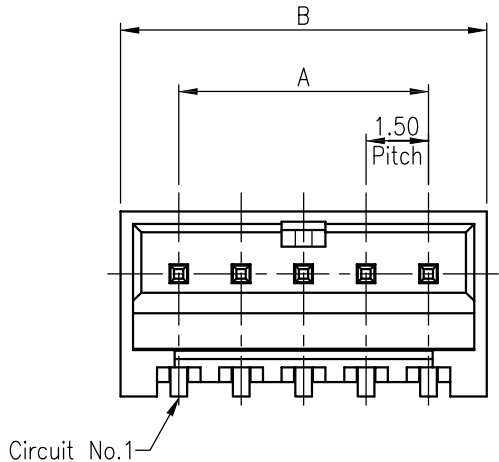

修 订	标 记	修 改 描 要	签 名	日 期
REV NO		REV DESCRIPTION	SIGNATURE	DATE
		NEW DRG		2016-03-12

- NOTES:
- MATERIAL:
    - HOUSING: HALOGEN FREE PLASTIC, HIGH TEMP., UL94V-0.
    - CONTACT: COPPER ALLOY
  - FINISH:
    - GOLD FLASH PLATING(1~3u"), UNDER NICKEL PLATED.
    - N: 100~200u" Matt Tin PLATING, UNDER NICKEL PLATED. (Lead Free)
    - L: 100~200u" Tin PLATING, UNDER NICKEL PLATED.
  - REFLOW SOLDER CAPABLE TO 260. C
  - SPEC. PLS. REFER TO PS-WB1502-XXXXX-XXX
  - PACKAGE PLS. REFER TO WB1502 -XXXX-TRP
  - PART NUMBER

CKT	DIM A	DIM B
2	1.5	4.3
3	3.0	5.8
4	4.5	7.3
5	6.0	8.8
6	7.5	10.3
7	9.0	11.8
8	10.5	13.3
9	12.0	14.8

深圳市华德共创科技有限公司  
Shenzhen Huade co-create Technology Co., LTD  
电话: 0755-27111225 传真: 0755-29940187

-TOLERANCES- UNLESS OTHERWISE SPECIFIED 公差参数表		 	TITLE: 产品名称: MX1.5卧贴针座					
X.X	±0.30	X.X*	±3*	APPD: 核准:	PART NO: 产品编号: HDGC1502WR-S-XP			
X.XX	±0.20	X.XX*	±2*	CHECK: 校对: 王建业	DATE	SCALE	UNIT	CODE NUMBER
X.XXX	±0.10	X.XXX*	±1*	DRAW: 绘图: 黄艳兰	2016-03-12	1:1	mm	A001