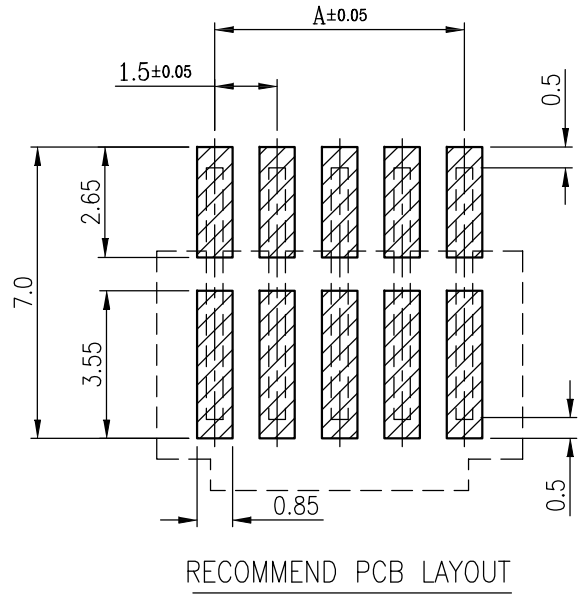

修 订	标 记	修 改 描 要	签 名	日 期
REV NO		REV DESCRIPTION	SIGNATURE	DATE
		NEW DRG		2016-03-12

- NOTES:
- MATERIAL:
    - HOUSING: HALOGEN FREE PLASTIC, HIGH TEMP., UL94V-0.
    - CONTACT: COPPER ALLOY
  - FINISH:
    - GOLD FLASH PLATING(1~3u"), UNDER NICKEL PLATED.
    - N: 100~200u" Matt Tin PLATING, UNDER NICKEL PLATED. (Lead Free)
    - L: 100~200u" Tin PLATING, UNDER NICKEL PLATED.
  - REFLOW SOLDER CAPABLE TO 260. C
  - SPEC. PLS. REFER TO PS-WB1502-XXXXX-XXX
  - PACKAGE PLS. REFER TO WB1502 -XXXX-TRP
  - PART NUMBER

CKT	DIM A	DIM B
2	1.5	4.3
3	3.0	5.8
4	4.5	7.3
5	6.0	8.8
6	7.5	10.3
7	9.0	11.8
8	10.5	13.3
9	12.0	14.8

深圳市华德共创科技有限公司  
Shenzhen Huade co-create Technology Co., LTD  
电话: 0755-27111225 传真: 0755-29940187

-TOLERANCES- UNLESS OTHERWISE SPECIFIED 公差参数表		 	TITLE: 产品名称: MX1.5卧贴针座					
X.X	±0.30	X.X*	±3*	APPD: 核准:	PART NO: 产品编号: HDGC1502WR-S-XP			
X.XX	±0.20	X.XX*	±2*	CHECK: 校对: 王建业	DATE	SCALE	UNIT	CODE NUMBER
X.XXX	±0.10	X.XXX*	±1*	DRAW: 绘图: 黄艳兰	2016-03-12	1:1	mm	A001