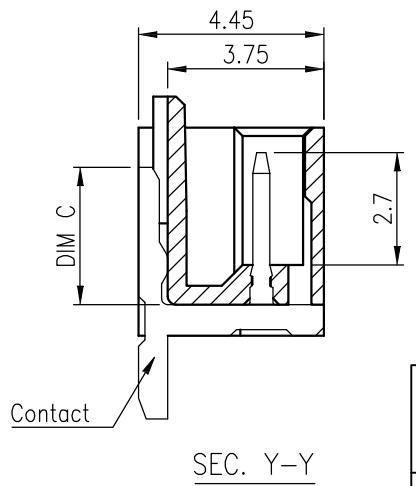

修 订	标 记	修 改 描 要	签 名	日 期
REV NO		REV DESCRIPTION	SIGNATURE	DATE
		NEW DRG		2016-03-12

- NOTES:
- MATERIAL:
    - HOUSING: HALOGEN FREE PLASTIC, HIGH TEMP., UL94V-0.
    - CONTACT: COPPER ALLOY
  - FINISH:
    - GOLD FLASH PLATING(1~3u"), UNDER NICKEL PLATED.
    - N: 100~200u" Matt Tin PLATING, UNDER NICKEL PLATED. (Lead Free)
    - L: 100~200u" Tin PLATING, UNDER NICKEL PLATED.
  - REFLOW SOLDER CAPABLE TO 260. C
  - SPEC. PLS. REFER TO PS-WB1502-XXXXX-XXX
  - PACKAGE PLS. REFER TO WB1502 -XXXX-TRP
  - PART NUMBER

CKT	DIM A	DIM B
2	1.5	4.3
3	3.0	5.8
4	4.5	7.3
5	6.0	8.8
6	7.5	10.3
7	9.0	11.8
8	10.5	13.3
9	12.0	14.8

深圳市华德共创科技有限公司  
Shenzhen Huade co-create Technology Co., LTD  
电话: 0755-27111225 传真: 0755-29940187

-TOLERANCES- UNLESS OTHERWISE SPECIFIED 公差参数表		 	TITLE: 产品名称: MX1.5卧贴针座					
X.X	±0.30	X.X*	±3*	APPD: 核准:	PART NO: 产品编号: HDGC1502WR-S-XP			
X.XX	±0.20	X.XX*	±2*	CHECK: 校对: 王建业	DATE	SCALE	UNIT	CODE NUMBER
X.XXX	±0.10	X.XXX*	±1*	DRAW: 绘图: 黄艳兰	2016-03-12	1:1	mm	A001