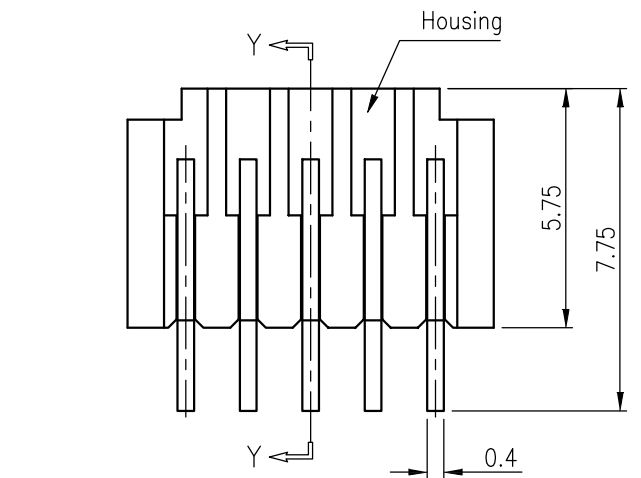

修 订	标 记	修 改 描 要	签 名	日 期
REV NO		REV DESCRIPTION	SIGNATURE	DATE
		NEW DRG		2016-03-12

- NOTES:
- MATERIAL:
    - HOUSING: HALOGEN FREE PLASTIC, HIGH TEMP., UL94V-0.
    - CONTACT: COPPER ALLOY
  - FINISH:
    - GOLD FLASH PLATING(1~3u"), UNDER NICKEL PLATED.
    - N: 100~200u" Matt Tin PLATING, UNDER NICKEL PLATED. (Lead Free)
    - L: 100~200u" Tin PLATING, UNDER NICKEL PLATED.
  - REFLOW SOLDER CAPABLE TO 260. C
  - SPEC. PLS. REFER TO PS-WB1502-XXXXX-XXX
  - PACKAGE PLS. REFER TO WB1502 -XXXX-TRP
  - PART NUMBER

CKT	DIM A	DIM B
2	1.5	4.3
3	3.0	5.8
4	4.5	7.3
5	6.0	8.8
6	7.5	10.3
7	9.0	11.8
8	10.5	13.3
9	12.0	14.8

深圳市华德共创科技有限公司  
Shenzhen Huade co-create Technology Co., LTD  
电话: 0755-27111225 传真: 0755-29940187

-TOLERANCES- UNLESS OTHERWISE SPECIFIED 公差参数表		 	TITLE: 产品名称: MX1.5卧贴针座					
X.X	±0.30	X.X*	±3*	APPD: 核准:	PART NO: 产品编号: HDGC1502WR-S-XP			
X.XX	±0.20	X.XX*	±2*	CHECK: 校对: 王建业	DATE	SCALE	UNIT	CODE NUMBER
X.XXX	±0.10	X.XXX*	±1*	DRAW: 绘图: 黄艳兰	2016-03-12	1:1	mm	A001