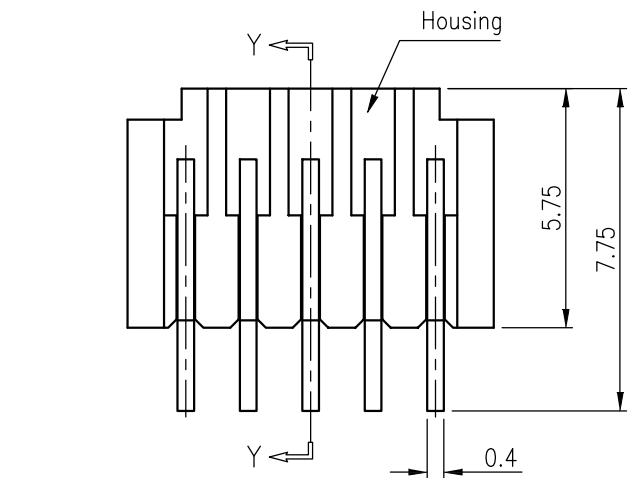

修 订	标 记	修 改 描 要	签 名	日 期
REV NO		REVISION DESCRIPTION	SIGNATURE	DATE
		NEW DRG		2016-03-12

- NOTES:
- MATERIAL:
 - HOUSING: HALOGEN FREE PLASTIC, HIGH TEMP., UL94V-0.
 - CONTACT: COPPER ALLOY
 - FINISH:
 - GOLD FLASH PLATING(1~3u"), UNDER NICKEL PLATED.
 - N: 100~200u" Matt Tin PLATING, UNDER NICKEL PLATED. (Lead Free)
 - L: 100~200u" Tin PLATING, UNDER NICKEL PLATED.
 - REFLOW SOLDER CAPABLE TO 260. C
 - SPEC. PLS. REFER TO PS-WB1502-XXXXX-XXX
 - PACKAGE PLS. REFER TO WB1502 -XXXX-TRP
 - PART NUMBER

CKT	DIM A	DIM B
2	1.5	4.3
3	3.0	5.8
4	4.5	7.3
5	6.0	8.8
6	7.5	10.3
7	9.0	11.8
8	10.5	13.3
9	12.0	14.8

深圳市华德共创科技有限公司
Shenzhen Huade co-create Technology Co., LTD
电话: 0755-27111225 传真: 0755-29940187

-TOLERANCES- UNLESS OTHERWISE SPECIFIED 公差参数表		 	TITLE: 产品名称: MX1.5卧贴针座					
X.X	±0.30	X.X*	±3*	APPD: 核准:	PART NO: 产品编号: HDGC1502WR-S-XP			
X.XX	±0.20	X.XX*	±2*	CHECK: 校对: 王建业	DATE	SCALE	UNIT	CODE NUMBER
X.XXX	±0.10	X.XXX*	±1*	DRAW: 绘图: 黄艳兰	2016-03-12	1:1	mm	A001