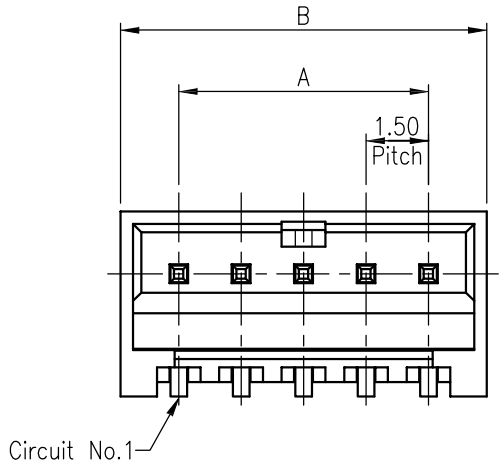

修 订	标 记	修 改 描 要	签 名	日 期
REV NO		REVISION DESCRIPTION	SIGNATURE	DATE
		NEW DRG		2016-03-12

- NOTES:
- MATERIAL:
 - HOUSING: HALOGEN FREE PLASTIC, HIGH TEMP., UL94V-0.
 - CONTACT: COPPER ALLOY
 - FINISH:
 - GOLD FLASH PLATING(1~3u"), UNDER NICKEL PLATED.
 - N: 100~200u" Matt Tin PLATING, UNDER NICKEL PLATED. (Lead Free)
 - L: 100~200u" Tin PLATING, UNDER NICKEL PLATED.
 - REFLOW SOLDER CAPABLE TO 260. C
 - SPEC. PLS. REFER TO PS-WB1502-XXXXX-XXX
 - PACKAGE PLS. REFER TO WB1502 -XXXX-TRP
 - PART NUMBER

CKT	DIM A	DIM B
2	1.5	4.3
3	3.0	5.8
4	4.5	7.3
5	6.0	8.8
6	7.5	10.3
7	9.0	11.8
8	10.5	13.3
9	12.0	14.8

深圳市华德共创科技有限公司
Shenzhen Huade co-create Technology Co., LTD
电话: 0755-27111225 传真: 0755-29940187

-TOLERANCES- UNLESS OTHERWISE SPECIFIED 公差参数表		 	TITLE: 产品名称: MX1.5卧贴针座					
X.X	±0.30	X.X*	±3*	APPD: 核准:	PART NO: 产品编号: HDGC1502WR-S-XP			
X.XX	±0.20	X.XX*	±2*	CHECK: 校对: 王建业	DATE	SCALE	UNIT	CODE NUMBER
X.XXX	±0.10	X.XXX*	±1*	DRAW: 绘图: 黄艳兰	2016-03-12	1:1	mm	A001