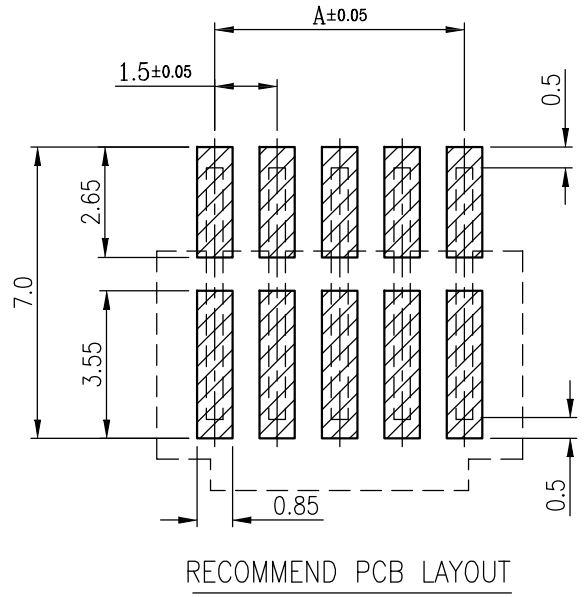

修 订	标 记	修 改 描 要	签 名	日 期
REV NO		REVISION DESCRIPTION	SIGNATURE	DATE
		NEW DRG		2016-03-12

- NOTES:
- MATERIAL:
 - HOUSING: HALOGEN FREE PLASTIC, HIGH TEMP., UL94V-0.
 - CONTACT: COPPER ALLOY
 - FINISH:
 - GOLD FLASH PLATING(1~3u"), UNDER NICKEL PLATED.
 - N: 100~200u" Matt Tin PLATING, UNDER NICKEL PLATED. (Lead Free)
 - L: 100~200u" Tin PLATING, UNDER NICKEL PLATED.
 - REFLOW SOLDER CAPABLE TO 260. C
 - SPEC. PLS. REFER TO PS-WB1502-XXXXX-XXX
 - PACKAGE PLS. REFER TO WB1502 -XXXX-TRP
 - PART NUMBER

CKT	DIM A	DIM B
2	1.5	4.3
3	3.0	5.8
4	4.5	7.3
5	6.0	8.8
6	7.5	10.3
7	9.0	11.8
8	10.5	13.3
9	12.0	14.8

深圳市华德共创科技有限公司
Shenzhen Huade co-create Technology Co., LTD
电话: 0755-27111225 传真: 0755-29940187

-TOLERANCES- UNLESS OTHERWISE SPECIFIED 公差参数表		 	TITLE: 产品名称: MX1.5卧贴针座					
X.X	±0.30	X.X*	±3*	APPD: 核准:	PART NO: 产品编号: HDGC1502WR-S-XP			
X.XX	±0.20	X.XX*	±2*	CHECK: 校对: 王建业	DATE	SCALE	UNIT	CODE NUMBER
X.XXX	±0.10	X.XXX*	±1*	DRAW: 绘图: 黄艳兰	2016-03-12	1:1	mm	A001