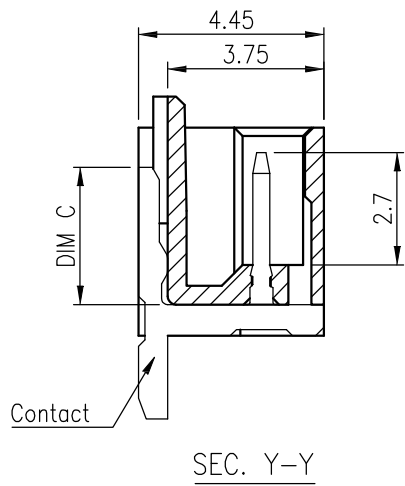

修 订	标 记	修 改 描 要	签 名	日 期
REV NO		REVISION DESCRIPTION	SIGNATURE	DATE
		NEW DRG		2016-03-12

- NOTES:
- MATERIAL:
 - HOUSING: HALOGEN FREE PLASTIC, HIGH TEMP., UL94V-0.
 - CONTACT: COPPER ALLOY
 - FINISH:
 - GOLD FLASH PLATING(1~3u"), UNDER NICKEL PLATED.
 - N: 100~200u" Matt Tin PLATING, UNDER NICKEL PLATED. (Lead Free)
 - L: 100~200u" Tin PLATING, UNDER NICKEL PLATED.
 - REFLOW SOLDER CAPABLE TO 260. C
 - SPEC. PLS. REFER TO PS-WB1502-XXXXX-XXX
 - PACKAGE PLS. REFER TO WB1502 -XXXX-TRP
 - PART NUMBER

CKT	DIM A	DIM B
2	1.5	4.3
3	3.0	5.8
4	4.5	7.3
5	6.0	8.8
6	7.5	10.3
7	9.0	11.8
8	10.5	13.3
9	12.0	14.8

深圳市华德共创科技有限公司
Shenzhen Huade co-create Technology Co., LTD
电话: 0755-27111225 传真: 0755-29940187

-TOLERANCES- UNLESS OTHERWISE SPECIFIED 公差参数表		 	TITLE: 产品名称: MX1.5卧贴针座					
X.X	±0.30	X.X*	±3*	APPD: 核准:	PART NO: 产品编号: HDGC1502WR-S-XP			
X.XX	±0.20	X.XX*	±2*	CHECK: 校对: 王建业	DATE	SCALE	UNIT	CODE NUMBER
X.XXX	±0.10	X.XXX*	±1*	DRAW: 绘图: 黄艳兰	2016-03-12	1:1	mm	A001