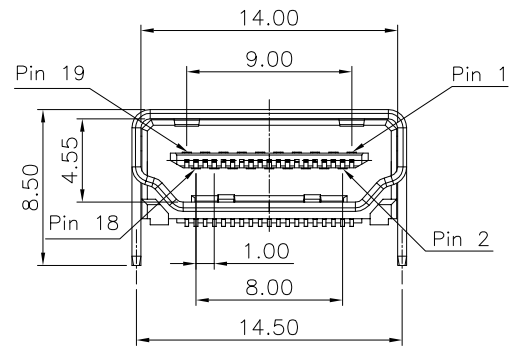

修订 REV NO	标记 MARK	修改摘要 REVISION DESCRIPTION	签名 SIGNATURE	日期 DATE
		NEW DWG		2016-03-12

NOTE:

1. MATERIALS:
1. Housing: LCP Color: Black
  2. Contacts: Brass
  3. Shell: Brass Or SPCC
3. PLATING:
1. Contacts: Gold Plated on Contact Area
     Matte Sn Plated on Solderails
     Nickel Under Plated Over All
  2. Shell: Nickel Plated

深圳市华德共创科技有限公司
Shenzhen Huade co-create Technology Co.,LTD
电话: 0755-23304126 传真: 0755-29940187

-TOLERANCES- UNLESS OTHERWISE SPECIFIED 公差参数表				TITLE: 产品名称: HDMI母座四脚插板铁壳				
X.X	±0.30	X.X*	±3°	APPD: 核准:	PART NO: 产品编号: HDMI-HX-19C			
X.XX	±0.20	X.XX*	±2°	CHECK: 校对: 王建业	DATE	SCALE	UNIT	CODE NUMBER
X.XXX	±0.10	X.XXX*	±1°	DRAW: 绘图: 黄艳兰	2016-03-12	1:1	mm	A001

由 Autodesk 教育版产品制作