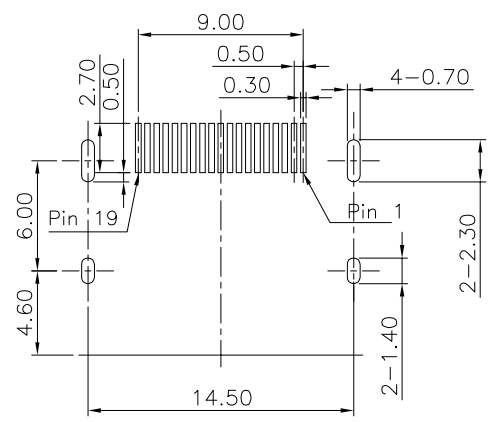

由 Autodesk 教育版产品制作

PCB LAYOUT