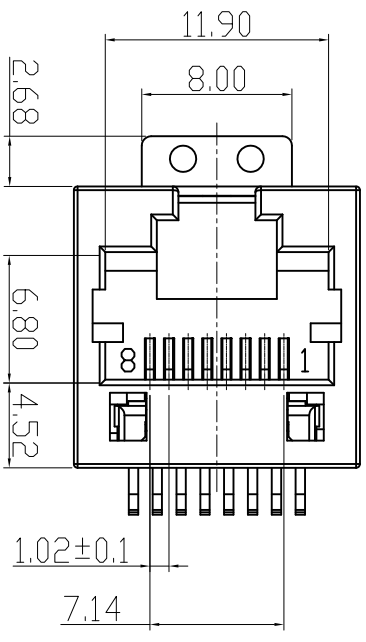

CATEGORY	DESCRIPTION	P/N #
CONNECTOR	RJ45 180度SMT全塑	MJ882-BX11-H9PSN1-X

由原料号 MJ88-BX11-JPST  
变更为 MJ882-BX11-H9PSN1-X

REV.	ECN NO	DESCRIPTION	REVISED	DATE
A01	—	整理图面	XSY	2015.09.15
A02	—	区分包装方式	XSY	2018.01.17

MJ882-BX11-H9PSN1-X

X	Terminal Plating
0	Au 1u" Plating
1	Au 3u" Plating
2	Au 6u" Plating
3	Au 15u" Plating
4	Au 30u" Plating

X	包装方式
C	卷带包装
P	吸塑盒包装

Recommend PCB Layout  
(Jack Top View)  
Tolerance: ±0.05mm

DECIMALS:	ANGLES:
X : ±0.5	X : ±2°
X.X : ±0.3	X.X : ±1°
X.XX : ±0.2	

**东莞市合陵电子有限公司**  
 Dongguan Heling Electronic Co.,LTD  
 Connector

SCALE: 1/1	UNIT: mm	DWG. NO:
SIZE: A3	PAGE: 1 OF 1	WI-061-151
APPROVED BY	CHECKED BY	PREPARED BY
DICK	XSY	XSY
CUSTOMER COPY		