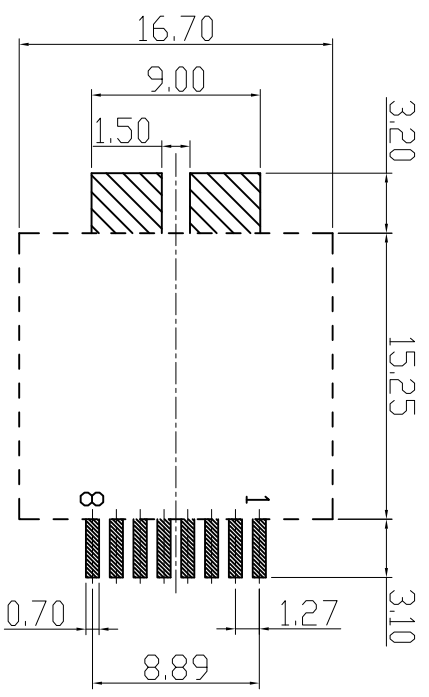

CATEGORY	DESCRIPTION	P/N #
CONNECTOR	RJ45 180度SMT全塑	MJ882-BX11-H9PSN1-X

由原料号 MJ88-BX11-JPST  
变更为 MJ882-BX11-H9PSN1-X

REV.	ECN NO	DESCRIPTION	REVISED	DATE
A01	—	整理图面	XSY	2015.09.15
A02	—	区分包装方式	XSY	2018.01.17

MJ882-BX11-H9PSN1-X

X	Terminal Plating
0	Au 1u" Plating
1	Au 3u" Plating
2	Au 6u" Plating
3	Au 15u" Plating
4	Au 30u" Plating

X	包装方式
C	卷带包装
P	吸塑盒包装

Recommend PCB Layout  
(Jack Top View)  
Tolerance: ±0.05mm

DECIMALS:	ANGLES:
X : ±0.5	X : ±2°
X.X : ±0.3	X.X : ±1°
X.XX : ±0.2	

**东莞市合陵电子有限公司**  
 Dongguan Heling Electronic Co.,LTD  
 Connector

SCALE: 1/1	UNIT: mm	DWG. NO:
SIZE: A3	PAGE: 1 OF 1	WI-061-151
APPROVED BY	CHECKED BY	PREPARED BY
DICK	XSY	XSY
CUSTOMER COPY		