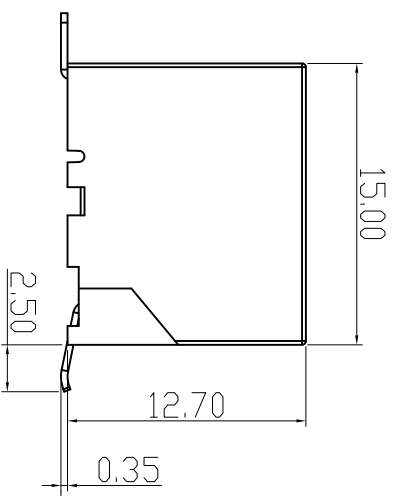

CATEGORY	DESCRIPTION	P/N #
CONNECTOR	RJ45 180度SMT全塑	MJ882-BX11-H9PSN1-X

由原料号 MJ88-BX11-JPST  
变更为 MJ882-BX11-H9PSN1-X

REV.	ECN NO	DESCRIPTION	REVISED	DATE
A01	—	整理图面	XSY	2015.09.15
A02	—	区分包装方式	XSY	2018.01.17

MJ882-BX11-H9PSN1-X

X	Terminal Plating
0	Au 1u" Plating
1	Au 3u" Plating
2	Au 6u" Plating
3	Au 15u" Plating
4	Au 30u" Plating

X	包装方式
C	卷带包装
P	吸塑盒包装

Recommend PCB Layout  
(Jack Top View)  
Tolerance: ±0.05mm

DECIMALS:	ANGLES:
X : ±0.5	X : ±2°
X.X : ±0.3	X.X : ±1°
X.XX : ±0.2	

**东莞市合陵电子有限公司**  
 Dongguan Heling Electronic Co.,LTD  
 Connector

SCALE: 1/1	UNIT: mm	DWG. NO:
SIZE: A3	PAGE: 1 OF 1	WI-061-151
APPROVED BY	CHECKED BY	PREPARED BY
DICK	XSY	XSY
CUSTOMER COPY		