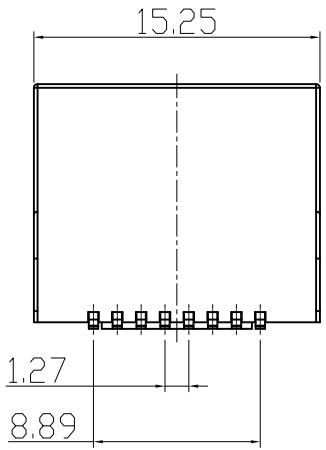

CATEGORY	DESCRIPTION	P/N #
CONNECTOR	RJ45 180度SMT全塑	MJ882-BX11-H9PSN1-X

由原料号 MJ88-BX11-JPST  
变更为 MJ882-BX11-H9PSN1-X

REV.	ECN NO	DESCRIPTION	REVISED	DATE
A01	—	整理图面	XSY	2015.09.15
A02	—	区分包装方式	XSY	2018.01.17

MJ882-BX11-H9PSN1-X

X	Terminal Plating
0	Au 1u" Plating
1	Au 3u" Plating
2	Au 6u" Plating
3	Au 15u" Plating
4	Au 30u" Plating

X	包装方式
C	卷带包装
P	吸塑盒包装

Recommend PCB Layout  
(Jack Top View)  
Tolerance: ±0.05mm

DECIMALS:	ANGLES:
X : ±0.5	X : ±2°
X.X : ±0.3	X.X : ±1°
X.XX : ±0.2	

**东莞市合陵电子有限公司**  
 Dongguan Heling Electronic Co.,LTD  
 Connector

SCALE: 1/1	UNIT: mm	DWG. NO:
SIZE: A3	PAGE: 1 OF 1	WI-061-151
APPROVED BY	CHECKED BY	PREPARED BY
DICK	XSY	XSY
CUSTOMER COPY		