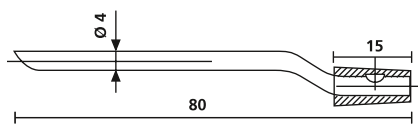

Three-Pronged Pliers for Sleeves and Grommets

NA

Three-pronged expansion tools are used to ensure speedy and precise application of expandable markers and sleeves.

Features and Benefits

- To easily affix expandable sleeves of every type onto cables/connectors
- Sleeve simply slide onto the prongs
- Push pliers and pull over cable
- Close pliers, sleeve is placed easily
- Hellerrine lubricant recommended for easy operation

Fast, secure application with the NA three-pronged pliers.

Replacement prong NA0/1

Replacement prong NA1K/3

Replacement prong NA4/5

Replacement prong NA8/10

Three-prong pliers max. application diameter

TYPE	Bundle Ø min.	Bundle Ø max.	Ø D max.	Max. length of marker	Article-No.
NA/01	1.3	1.8	10.5	28	621-10001
NA1K/3	2.5	5.0	11.0	28	621-10103
NA4/5	7.5	10.0	15.5	50	621-10405
NA8/10	12.0	17.0	25.5	60	621-10810
NA/01 PRONG	1.3	1.8	-	28	621-60001
NA1K/3 PRONG	2.5	5.0	-	28	621-60103
NA4/5 PRONG	7.5	10.0	-	50	621-60405
NA8/10 PRONG	12.0	17.0	-	60	621-60810