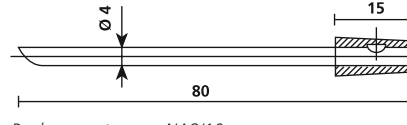

Three-Pronged Pliers for Sleeves and Grommets

NA

Three-pronged expansion tools are used to ensure speedy and precise application of expandable markers and sleeves.

Features and Benefits

- To easily affix expandable sleeves of every type onto cables/connectors
- Sleeve simply slide onto the prongs
- Push pliers and pull over cable
- Close pliers, sleeve is placed easily
- Hellerrine lubricant recommended for easy operation

Fast, secure application with the NA three-pronged pliers.

Replacement prong NA0/1

Replacement prong NA1K/3

Replacement prong NA4/5

Replacement prong NA8/10

Three-prong pliers max. application diameter

TYPE	Bundle Ø min.	Bundle Ø max.	Ø D max.	Max. length of marker	Article-No.
NA/01	1.3	1.8	10.5	28	621-10001
NA1K/3	2.5	5.0	11.0	28	621-10103
NA4/5	7.5	10.0	15.5	50	621-10405
NA8/10	12.0	17.0	25.5	60	621-10810
NA/01 PRONG	1.3	1.8	-	28	621-60001
NA1K/3 PRONG	2.5	5.0	-	28	621-60103
NA4/5 PRONG	7.5	10.0	-	50	621-60405
NA8/10 PRONG	12.0	17.0	-	60	621-60810