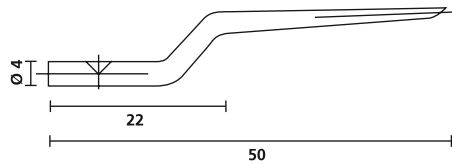

Three-Pronged Pliers for Sleeves and Grommets

NA

Three-pronged expansion tools are used to ensure speedy and precise application of expandable markers and sleeves.

Features and Benefits

- To easily affix expandable sleeves of every type onto cables/connectors
- Sleeve simply slide onto the prongs
- Push pliers and pull over cable
- Close pliers, sleeve is placed easily
- Hellerrine lubricant recommended for easy operation

Fast, secure application with the NA three-pronged pliers.

Replacement prong NA0/1

Replacement prong NA1K/3

Replacement prong NA4/5

Replacement prong NA8/10

Three-prong pliers max. application diameter

TYPE	Bundle Ø min.	Bundle Ø max.	Ø D max.	Max. length of marker	Article-No.
NA/01	1.3	1.8	10.5	28	621-10001
NA1K/3	2.5	5.0	11.0	28	621-10103
NA4/5	7.5	10.0	15.5	50	621-10405
NA8/10	12.0	17.0	25.5	60	621-10810
NA/01 PRONG	1.3	1.8	-	28	621-60001
NA1K/3 PRONG	2.5	5.0	-	28	621-60103
NA4/5 PRONG	7.5	10.0	-	50	621-60405
NA8/10 PRONG	12.0	17.0	-	60	621-60810