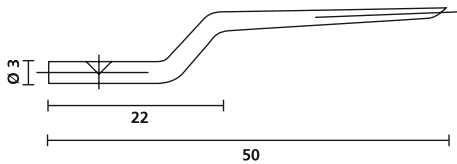

Three-Pronged Pliers for Sleeves and Grommets

NA

Three-pronged expansion tools are used to ensure speedy and precise application of expandable markers and sleeves.

Features and Benefits

- To easily affix expandable sleeves of every type onto cables/connectors
- Sleeve simply slide onto the prongs
- Push pliers and pull over cable
- Close pliers, sleeve is placed easily
- Hellerrine lubricant recommended for easy operation

Fast, secure application with the NA three-pronged pliers.

Replacement prong NA0/1

Replacement prong NA1K/3

Replacement prong NA4/5

Replacement prong NA8/10

Three-prong pliers max. application diameter

TYPE	Bundle Ø min.	Bundle Ø max.	Ø D max.	Max. length of marker	Article-No.
NA/01	1.3	1.8	10.5	28	621-10001
NA1K/3	2.5	5.0	11.0	28	621-10103
NA4/5	7.5	10.0	15.5	50	621-10405
NA8/10	12.0	17.0	25.5	60	621-10810
NA/01 PRONG	1.3	1.8	-	28	621-60001
NA1K/3 PRONG	2.5	5.0	-	28	621-60103
NA4/5 PRONG	7.5	10.0	-	50	621-60405
NA8/10 PRONG	12.0	17.0	-	60	621-60810