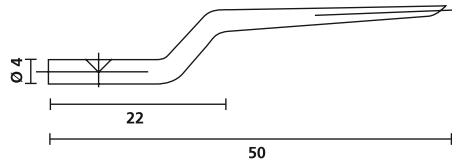

Three-Pronged Pliers for Sleeves and Grommets

NA

Three-pronged expansion tools are used to ensure speedy and precise application of expandable markers and sleeves.

Features and Benefits

- To easily affix expandable sleeves of every type onto cables/connectors
- Sleeve simply slide onto the prongs
- Push pliers and pull over cable
- Close pliers, sleeve is placed easily
- Hellerrine lubricant recommended for easy operation

Fast, secure application with the NA three-pronged pliers.

Replacement prong NA0/1

Replacement prong NA1K/3

Replacement prong NA4/5

Replacement prong NA8/10

Three-prong pliers max. application diameter

TYPE	Bundle Ø min.	Bundle Ø max.	Ø D max.	Max. length of marker	Article-No.
NA/01	1.3	1.8	10.5	28	621-10001
NA1K/3	2.5	5.0	11.0	28	621-10103
NA4/5	7.5	10.0	15.5	50	621-10405
NA8/10	12.0	17.0	25.5	60	621-10810
NA/01 PRONG	1.3	1.8	-	28	621-60001
NA1K/3 PRONG	2.5	5.0	-	28	621-60103
NA4/5 PRONG	7.5	10.0	-	50	621-60405
NA8/10 PRONG	12.0	17.0	-	60	621-60810