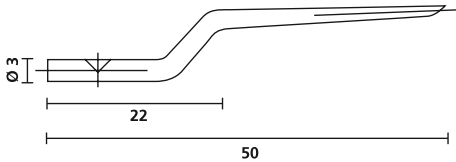

Three-Pronged Pliers for Sleeves and Grommets

NA

Three-pronged expansion tools are used to ensure speedy and precise application of expandable markers and sleeves.

Features and Benefits

- To easily affix expandable sleeves of every type onto cables/connectors
- Sleeve simply slide onto the prongs
- Push pliers and pull over cable
- Close pliers, sleeve is placed easily
- Hellerrine lubricant recommended for easy operation

Fast, secure application with the NA three-pronged pliers.

Replacement prong NA0/1

Replacement prong NA1K/3

Replacement prong NA4/5

Replacement prong NA8/10

Three-prong pliers max. application diameter

TYPE	Bundle Ø min.	Bundle Ø max.	Ø D max.	Max. length of marker	Article-No.
NA/01	1.3	1.8	10.5	28	621-10001
NA1K/3	2.5	5.0	11.0	28	621-10103
NA4/5	7.5	10.0	15.5	50	621-10405
NA8/10	12.0	17.0	25.5	60	621-10810
NA/01 PRONG	1.3	1.8	-	28	621-60001
NA1K/3 PRONG	2.5	5.0	-	28	621-60103
NA4/5 PRONG	7.5	10.0	-	50	621-60405
NA8/10 PRONG	12.0	17.0	-	60	621-60810