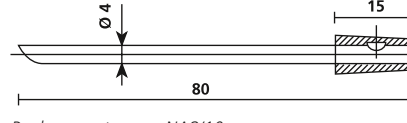

Three-Pronged Pliers for Sleeves and Grommets

NA

Three-pronged expansion tools are used to ensure speedy and precise application of expandable markers and sleeves.

Features and Benefits

- To easily affix expandable sleeves of every type onto cables/connectors
- Sleeve simply slide onto the prongs
- Push pliers and pull over cable
- Close pliers, sleeve is placed easily
- Hellerrine lubricant recommended for easy operation

Fast, secure application with the NA three-pronged pliers.

Replacement prong NA0/1

Replacement prong NA1K/3

Replacement prong NA4/5

Replacement prong NA8/10

Three-prong pliers max. application diameter

TYPE	Bundle Ø min.	Bundle Ø max.	Ø D max.	Max. length of marker	Article-No.
NA/01	1.3	1.8	10.5	28	621-10001
NA1K/3	2.5	5.0	11.0	28	621-10103
NA4/5	7.5	10.0	15.5	50	621-10405
NA8/10	12.0	17.0	25.5	60	621-10810
NA/01 PRONG	1.3	1.8	-	28	621-60001
NA1K/3 PRONG	2.5	5.0	-	28	621-60103
NA4/5 PRONG	7.5	10.0	-	50	621-60405
NA8/10 PRONG	12.0	17.0	-	60	621-60810

All dimensions in mm. Subject to technical changes.

X-ON Electronics

Largest Supplier of Electrical and Electronic Components

Click to view similar products for [hellermann](#) manufacturer:

Other Similar products are found below :