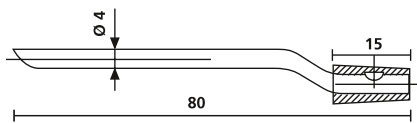

Three-Pronged Pliers for Sleeves and Grommets

NA

Three-pronged expansion tools are used to ensure speedy and precise application of expandable markers and sleeves.

Features and Benefits

- To easily affix expandable sleeves of every type onto cables/connectors
- Sleeve simply slide onto the prongs
- Push pliers and pull over cable
- Close pliers, sleeve is placed easily
- Hellerrine lubricant recommended for easy operation

Fast, secure application with the NA three-pronged pliers.

Replacement prong NA0/1

Replacement prong NA1K/3

Replacement prong NA4/5

Replacement prong NA8/10

Three-prong pliers max. application diameter

TYPE	Bundle Ø min.	Bundle Ø max.	Ø D max.	Max. length of marker	Article-No.
NA/01	1.3	1.8	10.5	28	621-10001
NA1K/3	2.5	5.0	11.0	28	621-10103
NA4/5	7.5	10.0	15.5	50	621-10405
NA8/10	12.0	17.0	25.5	60	621-10810
NA/01 PRONG	1.3	1.8	-	28	621-60001
NA1K/3 PRONG	2.5	5.0	-	28	621-60103
NA4/5 PRONG	7.5	10.0	-	50	621-60405
NA8/10 PRONG	12.0	17.0	-	60	621-60810