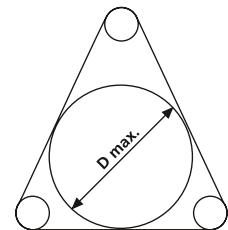

Three-Pronged Pliers for Sleeves and Grommets

NA

Three-pronged expansion tools are used to ensure speedy and precise application of expandable markers and sleeves.

Features and Benefits

- To easily affix expandable sleeves of every type onto cables/connectors
- Sleeve simply slide onto the prongs
- Push pliers and pull over cable
- Close pliers, sleeve is placed easily
- Hellerrine lubricant recommended for easy operation

Fast, secure application with the NA three-pronged pliers.

Replacement prong NA0/1

Replacement prong NA1K/3

Replacement prong NA4/5

Replacement prong NA8/10

Three-prong pliers max. application diameter

TYPE	Bundle Ø min.	Bundle Ø max.	Ø D max.	Max. length of marker	Article-No.
NA/01	1.3	1.8	10.5	28	621-10001
NA1K/3	2.5	5.0	11.0	28	621-10103
NA4/5	7.5	10.0	15.5	50	621-10405
NA8/10	12.0	17.0	25.5	60	621-10810
NA/01 PRONG	1.3	1.8	-	28	621-60001
NA1K/3 PRONG	2.5	5.0	-	28	621-60103
NA4/5 PRONG	7.5	10.0	-	50	621-60405
NA8/10 PRONG	12.0	17.0	-	60	621-60810