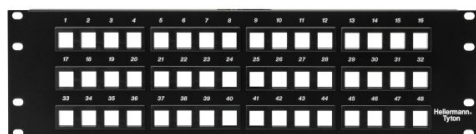

## Specification Sheet

Part Number: P108-48-MOD

Modular Patch Panel 48 Port, 3U, Steel, Black, 1/box

**Article Number**

853-19205

**Type**

P108-48-MOD

**Color**

Black (BK)

**Features & Benefits**

- The modular design provides flexibility with the panel for customization of different applications including coax, voice, audio, video and fiber.
- Once the connectors are snapped into the panel, they are flush with the front of the plate providing an aesthetic look.

**Quantity Per**

box

**Product Description**

The modular patch panel is designed to accept HellermannTyton Category 6A, 6 and 5e UTP modular jacks and connectors, providing flexibility in multimedia installations. These modular panels can be mounted to any standard EIA 19" rack, cabinet or wall mount patch panel bracket. HellermannTyton pre-numbered modular patch panels are available in 12,16, 24, 32 and 48 port configurations.

**Short Description** Modular Patch Panel 48 Port, 3U, Steel, Black, 1/box

**Global Part Name** P108-48-MOD

**Technical Description** Modular Patch Panel 48 Port, 3U, Steel, Black

**Length L (Imperial)** 19.0