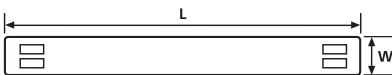

Technical Table

Article-No.	Type	Colour	Length (L)	Width (W)	Quantity per Reel
Identification tags					
556-20064	TIPTAG11X65YE	Yellow (YE)	65	11.0	190
556-20069	TIPTAG11X65WH	White (WH)	65	11.0	190
556-21064	TIPTAG15X65YE	Yellow (YE)	65	15.0	190
556-21069	TIPTAG15X65WH	White (WH)	65	15.0	190
556-20074	TIPTAG11X100YE	Yellow (YE)	100	11.0	120
556-20079	TIPTAG11X100WH	White (WH)	100	11.0	120
556-21074	TIPTAG15X100YE	Yellow (YE)	100	15.0	120
556-21079	TIPTAG15X100WH	White (WH)	100	15.0	120

All dimensions in mm. Subject to technical changes.