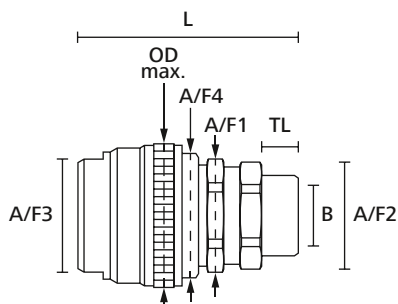

Fittings for metallic conduits with plastic coating and metallic overbraid

- PCSB-SMC Swivel Thread Compression Fitting, IP65

Swivel external thread, nickel plated brass.

Fulfils IP65.

Features and Benefits

- Multipart compression fitting including elastomeric seal
- Braid is locked between inner and outer compression nuts
- Provides very good electrical continuity
- Provides excellent tensile strength
- Can be used for knockouts or threaded entries as fitting rotates until tightened
- External thread swivels about main body even after tightening

HeloGuard PCSB-SMC Swivel Compression Fitting.

MATERIAL	Nickel Plated Brass (NPB), Polyamide 6 (PA6)
Operating Temperature	-40 °C to +135 °C

HeloGuard compression fitting, straight with swivel external thread

TYPE	Nominal Ø	Thread Size	Min. Bore Size (B)	Length (L)	Outside Ø max (OD max.)	A/F Body (A/F1)	A/F Thread (A/F2)	A/F Nut (A/F3)	A/F Inner Nut (A/F4)	Thread Length (TL)	Pack Cont.	Colour	Article-No.
PCSB16-SMC-M16	16	M16	11.5	55.0	32.6	24	20	24	26	10.0	10 pcs.	Metal (ML)	166-34200
PCSB16-SMC-M20	16	M20	11.5	55.0	32.6	24	24	24	26	10.0	10 pcs.	Metal (ML)	166-34201
PCSB20-SMC-M20	20	M20	15.3	57.0	35.6	26	26	28	29	10.0	10 pcs.	Metal (ML)	166-34202
PCSB25-SMC-M25	25	M25	19.1	65.0	41.8	33	33	34	36	12.0	10 pcs.	Metal (ML)	166-34203
PCSB32-SMC-M32	32	M32	26.0	71.0	48.6	40	40	41	42	13.0	2 pcs.	Metal (ML)	166-34204