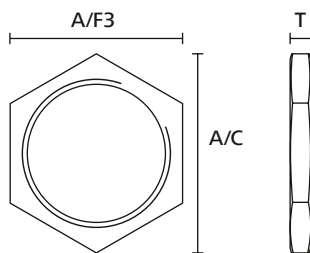

### HelaGuard Accessories

- ALNPB Nickel Plated Brass Locknuts

The ALNPB hexagonal locknut is used to secure fitting.

HelaGuard ALNPB Nickel Plated Brass Locknuts.

<b>MATERIAL</b>	Nickel Plated Brass (NPB)
<b>Operating Temperature</b>	-100 °C to +300 °C

HelaGuard locknut

TYPE	Thread Size	A/F Nut (A/F3)	Across Corners (A/C)	Thickness (T)	Pack Cont.	Colour	Article-No.
ALNPB-M12	M12	15	17	3.5	10 pcs.	Metal (ML)	166-50100
ALNPB-M16	M16	20	23	3.5	10 pcs.	Metal (ML)	166-50101
ALNPB-M20	M20	24	28	3.5	10 pcs.	Metal (ML)	166-50102
ALNPB-M25	M25	29	33	3.5	10 pcs.	Metal (ML)	166-50103
ALNPB-M32	M32	38	43	4.5	2 pcs.	Metal (ML)	166-50104
ALNPB-M40	M40	48	54	5.0	1 pcs.	Metal (ML)	166-50105
ALNPB-M50	M50	58	66	6.0	1 pcs.	Metal (ML)	166-50106
ALNPB-M63	M63	70	79	6.5	1 pcs.	Metal (ML)	166-50107
ALNPB-M75	M75	84	94	7.0	1 pcs.	Metal (ML)	166-50108
ALNPB-PG7	PG7	15	17	2.8	10 pcs.	Metal (ML)	166-50109
ALNPB-PG9	PG9	20	23	3.5	10 pcs.	Metal (ML)	166-50110
ALNPB-PG11	PG11	22	25	3.5	10 pcs.	Metal (ML)	166-50111
ALNPB-PG13	PG13.5	24	28	3.5	10 pcs.	Metal (ML)	166-50112
ALNPB-PG16	PG16	26	30	3.6	10 pcs.	Metal (ML)	166-50113
ALNPB-PG21	PG21	33	37	3.7	10 pcs.	Metal (ML)	166-50114
ALNPB-PG29	PG29	42	46	4.0	1 pcs.	Metal (ML)	166-50115
ALNPB-PG36	PG36	52	57	5.0	1 pcs.	Metal (ML)	166-50116
ALNPB-PG42	PG42	60	65	5.0	1 pcs.	Metal (ML)	166-50117
ALNPB-PG48	PG48	64	70	5.0	1 pcs.	Metal (ML)	166-50118

All dimensions in mm. Subject to technical changes.  
Minimum Order Quantity (MOQ) may differ from package content.