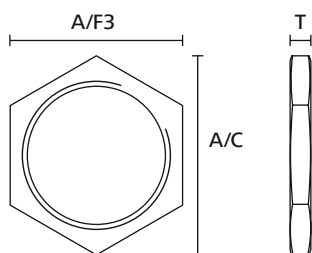

HelaGuard Accessories

- ALNPB Nickel Plated Brass Locknuts

The ALNPB hexagonal locknut is used to secure fitting.

HelaGuard ALNPB Nickel Plated Brass Locknuts.

MATERIAL	Nickel Plated Brass (NPB)
Operating Temperature	-100 °C to +300 °C

HelaGuard locknut

TYPE	Thread Size	A/F Nut (A/F3)	Across Corners (A/C)	Thickness (T)	Pack Cont.	Colour	Article-No.
ALNPB-M12	M12	15	17	3.5	10 pcs.	Metal (ML)	166-50100
ALNPB-M16	M16	20	23	3.5	10 pcs.	Metal (ML)	166-50101
ALNPB-M20	M20	24	28	3.5	10 pcs.	Metal (ML)	166-50102
ALNPB-M25	M25	29	33	3.5	10 pcs.	Metal (ML)	166-50103
ALNPB-M32	M32	38	43	4.5	2 pcs.	Metal (ML)	166-50104
ALNPB-M40	M40	48	54	5.0	1 pcs.	Metal (ML)	166-50105
ALNPB-M50	M50	58	66	6.0	1 pcs.	Metal (ML)	166-50106
ALNPB-M63	M63	70	79	6.5	1 pcs.	Metal (ML)	166-50107
ALNPB-M75	M75	84	94	7.0	1 pcs.	Metal (ML)	166-50108
ALNPB-PG7	PG7	15	17	2.8	10 pcs.	Metal (ML)	166-50109
ALNPB-PG9	PG9	20	23	3.5	10 pcs.	Metal (ML)	166-50110
ALNPB-PG11	PG11	22	25	3.5	10 pcs.	Metal (ML)	166-50111
ALNPB-PG13	PG13.5	24	28	3.5	10 pcs.	Metal (ML)	166-50112
ALNPB-PG16	PG16	26	30	3.6	10 pcs.	Metal (ML)	166-50113
ALNPB-PG21	PG21	33	37	3.7	10 pcs.	Metal (ML)	166-50114
ALNPB-PG29	PG29	42	46	4.0	1 pcs.	Metal (ML)	166-50115
ALNPB-PG36	PG36	52	57	5.0	1 pcs.	Metal (ML)	166-50116
ALNPB-PG42	PG42	60	65	5.0	1 pcs.	Metal (ML)	166-50117
ALNPB-PG48	PG48	64	70	5.0	1 pcs.	Metal (ML)	166-50118

All dimensions in mm. Subject to technical changes.
Minimum Order Quantity (MOQ) may differ from package content.

X-ON Electronics

Largest Supplier of Electrical and Electronic Components

Click to view similar products for [HellermannTyton](#) manufacturer: