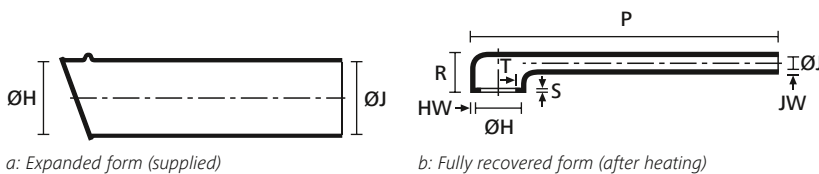

Low Profile Right Angle Boots

Helashrink 333F Series, with adapter lip, 90° angle

Features and benefits

- Connector strain relief for small cable diameters requiring high shrink ratio
- Right angle connector housing with long cable entry and inner lip

For Material / Adhesive information please refer to page 260, 261.

333F322-385 Series supplied / fully recovered.

TYPE	ØH min. a	ØH max. b	ØJ min. a	ØJ max. b	P ± 10 %	R ± 15 %	T ± 0.8	HW ± 1.5	JW ± 0.8	S ± 1.5	Article-No.
333F322-9	23.8	9.9	17.2	6.6	105.1	18.5	1.3	1.5	1.5	1.5	422-30000
333F332-9	27.1	13.2	20.8	7.6	115.8	19.8	1.3	1.5	1.5	1.5	422-30004
333F343-9	30.9	18.5	24.3	8.9	146.3	20.8	1.3	1.7	1.5	1.7	422-30100
333F353-9	35.3	21.6	28.7	10.1	172.2	21.8	1.3	1.7	1.5	1.7	422-30200
333F364-9	38.8	27.9	31.4	10.9	185.1	24.1	1.8	1.7	1.5	1.7	422-30301
333F374-9	45.2	34.0	38.3	12.1	213.6	27.4	1.8	1.7	1.5	1.7	422-30400
333F385-9	51.5	41.1	44.4	15.0	224.5	29.4	1.7	1.7	1.7	1.7	422-30500