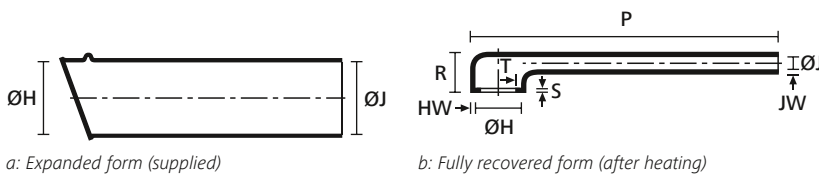

#### Features and benefits

- Connector strain relief for small cable diameters requiring high shrink ratio
- Right angle connector housing with long cable entry and inner lip

For Material / Adhesive information please refer to page 260, 261.

333F322-385 Series supplied / fully recovered.

TYPE	ØH min. a	ØH max. b	ØJ min. a	ØJ max. b	P ± 10 %	R ± 15 %	T ± 0.8	HW ± 1.5	JW ± 0.8	S ± 1.5	Article-No.
333F322-9	23.8	9.9	17.2	6.6	105.1	18.5	1.3	1.5	1.5	1.5	422-30000
333F332-9	27.1	13.2	20.8	7.6	115.8	19.8	1.3	1.5	1.5	1.5	422-30004
333F343-9	30.9	18.5	24.3	8.9	146.3	20.8	1.3	1.7	1.5	1.7	422-30100
333F353-9	35.3	21.6	28.7	10.1	172.2	21.8	1.3	1.7	1.5	1.7	422-30200
333F364-9	38.8	27.9	31.4	10.9	185.1	24.1	1.8	1.7	1.5	1.7	422-30301
333F374-9	45.2	34.0	38.3	12.1	213.6	27.4	1.8	1.7	1.5	1.7	422-30400
333F385-9	51.5	41.1	44.4	15.0	224.5	29.4	1.7	1.7	1.7	1.7	422-30500