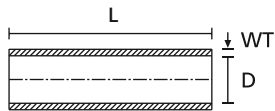

Chloroprene tubing and grommets

Helsyn TH - thin wall

Chloroprene tubing

TYPE	Supplied Ø D min.	Wall (WT)	Bundle Ø max.	Reel Length	Pack Cont.	Colour	Tools	Article-No.
TH100BKX25M	10.0	1.00	20.0	25 m	25 m	Black (BK)	37;39-40	608-01208
TH120BKX25M	12.0	1.00	23.0	25 m	25 m	Black (BK)	38-39;41	608-01209
TH140BKX20M	14.0	1.10	25.0	20 m	20 m	Black (BK)	38-39;41	608-01210
TH170BKX20M	17.0	1.20	28.0	20 m	20 m	Black (BK)	38-39;41	608-01202

All dimensions in mm. Subject to technical changes.
Minimum Order Quantity (MOQ) may differ from package content. Other packaging options may also be available.

TYPE	Supplied Ø D min.	Wall (WT)	Bundle Ø max.	Length (L)	Pack Cont.	Colour	Tools	Article-No.
TH100X35BK	10.0	1.00	20.0	35.0	100 pcs.	Black (BK)	37;39-40	600-02493
TH120X50BK	12.0	1.00	23.0	50.0	100 pcs.	Black (BK)	38-39;41	600-02495
TH140X50BK	14.0	1.10	25.0	50.0	100 pcs.	Black (BK)	38-39;41	600-02496
TH170X50BK	17.0	1.20	28.0	50.0	100 pcs.	Black (BK)	38-39;41	600-02497