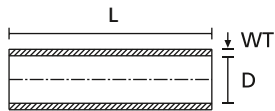

Chloroprene tubing and grommets

Helsyn TH - thin wall

Chloroprene tubing

TYPE	Supplied Ø D min.	Wall (WT)	Bundle Ø max.	Reel Length	Pack Cont.	Colour	Tools	Article-No.
TH100BKX25M	10.0	1.00	20.0	25 m	25 m	Black (BK)	37;39-40	608-01208
TH120BKX25M	12.0	1.00	23.0	25 m	25 m	Black (BK)	38-39;41	608-01209
TH140BKX20M	14.0	1.10	25.0	20 m	20 m	Black (BK)	38-39;41	608-01210
TH170BKX20M	17.0	1.20	28.0	20 m	20 m	Black (BK)	38-39;41	608-01202

All dimensions in mm. Subject to technical changes.
Minimum Order Quantity (MOQ) may differ from package content. Other packaging options may also be available.

TYPE	Supplied Ø D min.	Wall (WT)	Bundle Ø max.	Length (L)	Pack Cont.	Colour	Tools	Article-No.
TH100X35BK	10.0	1.00	20.0	35.0	100 pcs.	Black (BK)	37;39-40	600-02493
TH120X50BK	12.0	1.00	23.0	50.0	100 pcs.	Black (BK)	38-39;41	600-02495
TH140X50BK	14.0	1.10	25.0	50.0	100 pcs.	Black (BK)	38-39;41	600-02496
TH170X50BK	17.0	1.20	28.0	50.0	100 pcs.	Black (BK)	38-39;41	600-02497

All dimensions in mm. Subject to technical changes.
Minimum Order Quantity (MOQ) may differ from package content. Other packaging options may also be available.

Recommended Tools						
	35	36	37	39	40	41
	NA-0/1	NA-1K/3	NA-4/5	VA2.5/5	VA2.5/5+8	VA2.5/5+18
	569	569	569	570	570	570

For more information on toolings please refer to the Application Tooling chapter.

For product specific approvals and specifications please refer to the Appendix.