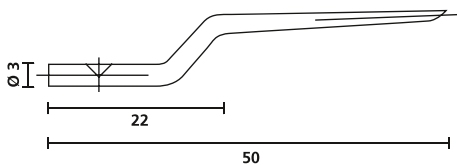

Three-pronged pliers for sleeves and grommets

NA

Three-pronged expansion tools are used to ensure speedy and precise application of expandable markers and sleeves.

Features and benefits

- To easily affix expandable sleeves of every type onto cables/connectors
- Push pliers and pull over cable
- Close pliers, sleeve is placed easily
- Hellerrine lubricant recommended for easy operation

Fast, secure application with the NA three-pronged pliers.

Replacement prong NA0/1

Replacement prong NA1K/3

Replacement prong NA4/5

Replacement prong NA8/10

Three-prong pliers $D = \text{max. application diameter}$

TYPE	Description	Bundle Ø min.	Bundle Ø max.	Ø D max.	Max. length of marker	Article-No.
NA0/1	Expansion tool NA0/1	1.3	1.8	10.5	28	621-10001
NA1K/3	Expansion tool NA1/3	2.5	5.0	11.0	28	621-10103
NA4/5	Expansion tool NA4/5	7.5	10.0	15.5	50	621-10405
NA8/10	Expansion tool NA8/10	12.0	17.0	25.5	60	621-10810
NA0/1 PRONG	Replacement prongs for NA0/1	1.3	1.8	-	28	621-60001
NA1K/3 PRONG	Replacement prongs for NA1K/3	2.5	5.0	-	28	621-60103
NA4/5 PRONG	Replacement prongs for NA4/5	7.5	10.0	-	50	621-60405
NA8/10 PRONG	Replacement prongs for NA8/10	12.0	17.0	-	60	621-60810