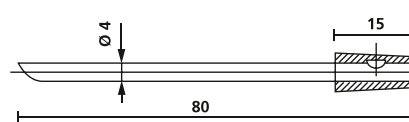

Fast, secure application with the NA three-pronged pliers.

Replacement prong NA0/1

Replacement prong NA1K/3

Replacement prong NA4/5

Replacement prong NA8/10

Three-prong pliers $D = \text{max. application diameter}$

TYPE	Description	Bundle Ø min.	Bundle Ø max.	Ø D max.	Max. length of marker	Article-No.
NA0/1	Expansion tool NA0/1	1.3	1.8	10.5	28	621-10001
NA1K/3	Expansion tool NA1/3	2.5	5.0	11.0	28	621-10103
NA4/5	Expansion tool NA4/5	7.5	10.0	15.5	50	621-10405
NA8/10	Expansion tool NA8/10	12.0	17.0	25.5	60	621-10810
NA0/1 PRONG	Replacement prongs for NA0/1	1.3	1.8	-	28	621-60001
NA1K/3 PRONG	Replacement prongs for NA1K/3	2.5	5.0	-	28	621-60103
NA4/5 PRONG	Replacement prongs for NA4/5	7.5	10.0	-	50	621-60405
NA8/10 PRONG	Replacement prongs for NA8/10	12.0	17.0	-	60	621-60810