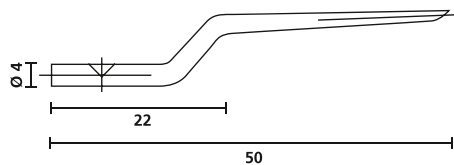

Three-pronged pliers for sleeves and grommets

NA

Three-pronged expansion tools are used to ensure speedy and precise application of expandable markers and sleeves.

Features and benefits

- To easily affix expandable sleeves of every type onto cables/connectors
- Push pliers and pull over cable
- Close pliers, sleeve is placed easily
- Hellerrine lubricant recommended for easy operation

Fast, secure application with the NA three-pronged pliers.

Replacement prong NA0/1

Replacement prong NA1K/3

Replacement prong NA4/5

Replacement prong NA8/10

Three-prong pliers $D = \text{max. application diameter}$

TYPE	Description	Bundle Ø min.	Bundle Ø max.	Ø D max.	Max. length of marker	Article-No.
NA0/1	Expansion tool NA0/1	1.3	1.8	10.5	28	621-10001
NA1K/3	Expansion tool NA1/3	2.5	5.0	11.0	28	621-10103
NA4/5	Expansion tool NA4/5	7.5	10.0	15.5	50	621-10405
NA8/10	Expansion tool NA8/10	12.0	17.0	25.5	60	621-10810
NA0/1 PRONG	Replacement prongs for NA0/1	1.3	1.8	-	28	621-60001
NA1K/3 PRONG	Replacement prongs for NA1K/3	2.5	5.0	-	28	621-60103
NA4/5 PRONG	Replacement prongs for NA4/5	7.5	10.0	-	50	621-60405
NA8/10 PRONG	Replacement prongs for NA8/10	12.0	17.0	-	60	621-60810