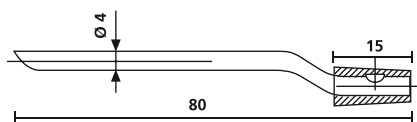

Three-pronged pliers for sleeves and grommets

NA

Three-pronged expansion tools are used to ensure speedy and precise application of expandable markers and sleeves.

Features and benefits

- To easily affix expandable sleeves of every type onto cables/connectors
- Push pliers and pull over cable
- Close pliers, sleeve is placed easily
- Hellerrine lubricant recommended for easy operation

Fast, secure application with the NA three-pronged pliers.

Replacement prong NA0/1

Replacement prong NA1K/3

Replacement prong NA4/5

Replacement prong NA8/10

Three-prong pliers $D = \text{max. application diameter}$

TYPE	Description	Bundle Ø min.	Bundle Ø max.	Ø D max.	Max. length of marker	Article-No.
NA0/1	Expansion tool NA0/1	1.3	1.8	10.5	28	621-10001
NA1K/3	Expansion tool NA1/3	2.5	5.0	11.0	28	621-10103
NA4/5	Expansion tool NA4/5	7.5	10.0	15.5	50	621-10405
NA8/10	Expansion tool NA8/10	12.0	17.0	25.5	60	621-10810
NA0/1 PRONG	Replacement prongs for NA0/1	1.3	1.8	-	28	621-60001
NA1K/3 PRONG	Replacement prongs for NA1K/3	2.5	5.0	-	28	621-60103
NA4/5 PRONG	Replacement prongs for NA4/5	7.5	10.0	-	50	621-60405
NA8/10 PRONG	Replacement prongs for NA8/10	12.0	17.0	-	60	621-60810