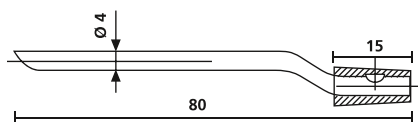

Three-pronged pliers for sleeves and grommets

NA

Three-pronged expansion tools are used to ensure speedy and precise application of expandable markers and sleeves.

Features and benefits

- To easily affix expandable sleeves of every type onto cables/connectors
- Push pliers and pull over cable
- Close pliers, sleeve is placed easily
- Hellerrine lubricant recommended for easy operation

Fast, secure application with the NA three-pronged pliers.

Replacement prong NA0/1

Replacement prong NA1K/3

Replacement prong NA4/5

Replacement prong NA8/10

Three-prong pliers D = max. application diameter

TYPE	Description	Bundle Ø min.	Bundle Ø max.	Ø D max.	Max. length of marker	Article-No.
NA0/1	Expansion tool NA0/1	1.3	1.8	10.5	28	621-10001
NA1K/3	Expansion tool NA1/3	2.5	5.0	11.0	28	621-10103
NA4/5	Expansion tool NA4/5	7.5	10.0	15.5	50	621-10405
NA8/10	Expansion tool NA8/10	12.0	17.0	25.5	60	621-10810
NA0/1 PRONG	Replacement prongs for NA0/1	1.3	1.8	-	28	621-60001
NA1K/3 PRONG	Replacement prongs for NA1K/3	2.5	5.0	-	28	621-60103
NA4/5 PRONG	Replacement prongs for NA4/5	7.5	10.0	-	50	621-60405
NA8/10 PRONG	Replacement prongs for NA8/10	12.0	17.0	-	60	621-60810