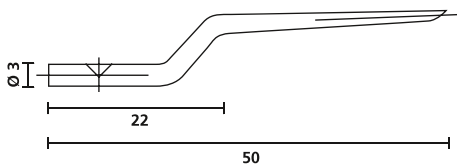

Three-pronged pliers for sleeves and grommets

NA

Three-pronged expansion tools are used to ensure speedy and precise application of expandable markers and sleeves.

Features and benefits

- To easily affix expandable sleeves of every type onto cables/connectors
- Push pliers and pull over cable
- Close pliers, sleeve is placed easily
- Hellerrine lubricant recommended for easy operation

Fast, secure application with the NA three-pronged pliers.

Replacement prong NA0/1

Replacement prong NA1K/3

Replacement prong NA4/5

Replacement prong NA8/10

Three-prong pliers D = max. application diameter

TYPE	Description	Bundle Ø min.	Bundle Ø max.	Ø D max.	Max. length of marker	Article-No.
NA0/1	Expansion tool NA0/1	1.3	1.8	10.5	28	621-10001
NA1K/3	Expansion tool NA1/3	2.5	5.0	11.0	28	621-10103
NA4/5	Expansion tool NA4/5	7.5	10.0	15.5	50	621-10405
NA8/10	Expansion tool NA8/10	12.0	17.0	25.5	60	621-10810
NA0/1 PRONG	Replacement prongs for NA0/1	1.3	1.8	-	28	621-60001
NA1K/3 PRONG	Replacement prongs for NA1K/3	2.5	5.0	-	28	621-60103
NA4/5 PRONG	Replacement prongs for NA4/5	7.5	10.0	-	50	621-60405
NA8/10 PRONG	Replacement prongs for NA8/10	12.0	17.0	-	60	621-60810