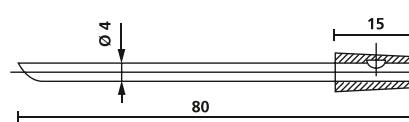

Fast, secure application with the NA three-pronged pliers.

Replacement prong NA0/1

Replacement prong NA1K/3

Replacement prong NA4/5

Replacement prong NA8/10

Three-prong pliers D = max. application diameter

TYPE	Description	Bundle Ø min.	Bundle Ø max.	Ø D max.	Max. length of marker	Article-No.
NA0/1	Expansion tool NA0/1	1.3	1.8	10.5	28	621-10001
NA1K/3	Expansion tool NA1/3	2.5	5.0	11.0	28	621-10103
NA4/5	Expansion tool NA4/5	7.5	10.0	15.5	50	621-10405
NA8/10	Expansion tool NA8/10	12.0	17.0	25.5	60	621-10810
NA0/1 PRONG	Replacement prongs for NA0/1	1.3	1.8	-	28	621-60001
NA1K/3 PRONG	Replacement prongs for NA1K/3	2.5	5.0	-	28	621-60103
NA4/5 PRONG	Replacement prongs for NA4/5	7.5	10.0	-	50	621-60405
NA8/10 PRONG	Replacement prongs for NA8/10	12.0	17.0	-	60	621-60810