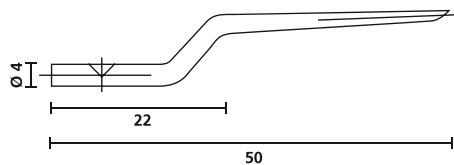

Three-pronged pliers for sleeves and grommets

NA

Three-pronged expansion tools are used to ensure speedy and precise application of expandable markers and sleeves.

Features and benefits

- To easily affix expandable sleeves of every type onto cables/connectors
- Push pliers and pull over cable
- Close pliers, sleeve is placed easily
- Hellerrine lubricant recommended for easy operation

Fast, secure application with the NA three-pronged pliers.

Replacement prong NA0/1

Replacement prong NA1K/3

Replacement prong NA4/5

Replacement prong NA8/10

Three-prong pliers D = max. application diameter

TYPE	Description	Bundle Ø min.	Bundle Ø max.	Ø D max.	Max. length of marker	Article-No.
NA0/1	Expansion tool NA0/1	1.3	1.8	10.5	28	621-10001
NA1K/3	Expansion tool NA1/3	2.5	5.0	11.0	28	621-10103
NA4/5	Expansion tool NA4/5	7.5	10.0	15.5	50	621-10405
NA8/10	Expansion tool NA8/10	12.0	17.0	25.5	60	621-10810
NA0/1 PRONG	Replacement prongs for NA0/1	1.3	1.8	-	28	621-60001
NA1K/3 PRONG	Replacement prongs for NA1K/3	2.5	5.0	-	28	621-60103
NA4/5 PRONG	Replacement prongs for NA4/5	7.5	10.0	-	50	621-60405
NA8/10 PRONG	Replacement prongs for NA8/10	12.0	17.0	-	60	621-60810