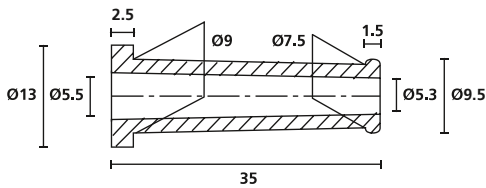

Protection and routing of cables free of kinks and breakage.

MATERIAL	Polyvinylchloride, flame retardant (PVC-FR)
Operating Temperature	-30 °C to +60 °C
Shore Hardness A	56±5
Flammability	UL94 V0

RoHS

TYPE	Drawing	Colour	Pack Cont.	Article-No.
HV2101		Black (BK)	1,000 pcs.	632-01010
		Grey (GY)	1,000 pcs.	632-01017
		White (WH)	1,000 pcs.	632-01019
HV2101A		Black (BK)	1,000 pcs.	632-01020
HV2103		Black (BK)	1,000 pcs.	632-01030
HV2104		Black (BK)	1,000 pcs.	632-01040
HV2107		Black (BK)	200 pcs.	632-01070
HV2206		Black (BK)	500 pcs.	632-02060
HV2209		Black (BK)	1,000 pcs.	632-02090
HV2210		Black (BK)	1,000 pcs.	632-02100
HV2213		Black (BK)	2,000 pcs.	632-02130
HV2228		Black (BK)	500 pcs.	632-02280

All dimensions in mm. Subject to technical changes.

For strain relief

Bend protection grommets

HV2101

HV2206

HV2101A

HV2209

HV2103