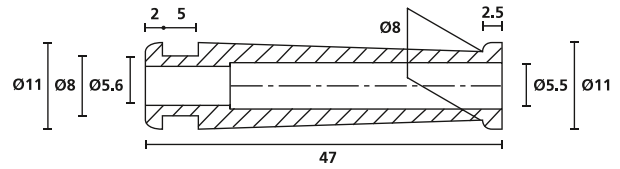

Protection and routing of cables free of kinks and breakage.

MATERIAL	Polyvinylchloride, flame retardant (PVC-FR)
Operating Temperature	-30 °C to +60 °C
Shore Hardness A	56±5
Flammability	UL94 V0

RoHS

TYPE	Drawing	Colour	Pack Cont.	Article-No.
HV2101		Black (BK)	1,000 pcs.	632-01010
		Grey (GY)	1,000 pcs.	632-01017
		White (WH)	1,000 pcs.	632-01019
HV2101A		Black (BK)	1,000 pcs.	632-01020
HV2103		Black (BK)	1,000 pcs.	632-01030
HV2104		Black (BK)	1,000 pcs.	632-01040
HV2107		Black (BK)	200 pcs.	632-01070
HV2206		Black (BK)	500 pcs.	632-02060
HV2209		Black (BK)	1,000 pcs.	632-02090
HV2210		Black (BK)	1,000 pcs.	632-02100
HV2213		Black (BK)	2,000 pcs.	632-02130
HV2228		Black (BK)	500 pcs.	632-02280

All dimensions in mm. Subject to technical changes.

For strain relief

Bend protection grommets

HV2101

HV2206

HV2101A

HV2209

HV2103