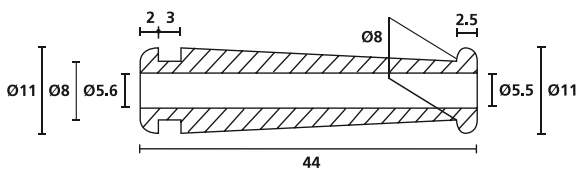

For strain relief

Bend protection grommets

HV2228