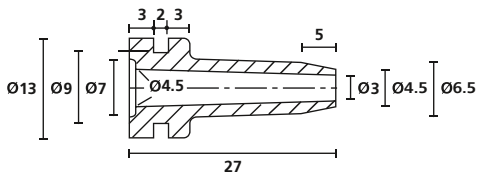

Protection and routing of cables free of kinks and breakage.

MATERIAL	Polyvinylchloride, flame retardant (PVC-FR)
Operating Temperature	-30 °C to +60 °C
Shore Hardness A	56±5
Flammability	UL94 V0

RoHS

TYPE	Drawing	Colour	Pack Cont.	Article-No.
HV2101		Black (BK)	1,000 pcs.	632-01010
		Grey (GY)	1,000 pcs.	632-01017
		White (WH)	1,000 pcs.	632-01019
HV2101A		Black (BK)	1,000 pcs.	632-01020
HV2103		Black (BK)	1,000 pcs.	632-01030
HV2104		Black (BK)	1,000 pcs.	632-01040
HV2107		Black (BK)	200 pcs.	632-01070
HV2206		Black (BK)	500 pcs.	632-02060
HV2209		Black (BK)	1,000 pcs.	632-02090
HV2210		Black (BK)	1,000 pcs.	632-02100
HV2213		Black (BK)	2,000 pcs.	632-02130
HV2228		Black (BK)	500 pcs.	632-02280

All dimensions in mm. Subject to technical changes.

For strain relief

Bend protection grommets

HV2101

HV2206

HV2101A

HV2209

HV2103