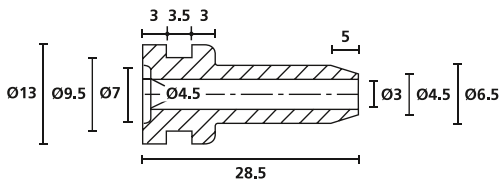

For strain relief

Bend protection grommets

HV2104