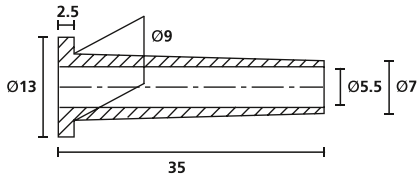

For strain relief

Bend protection grommets

HV2101