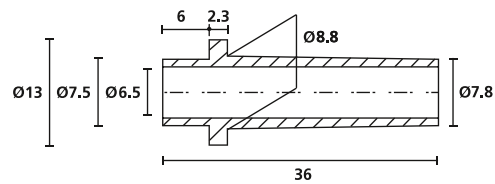

Protection and routing of cables free of kinks and breakage.

MATERIAL	Polyvinylchloride, flame retardant (PVC-FR)
Operating Temperature	-30 °C to +60 °C
Shore Hardness A	56±5
Flammability	UL94 V0

RoHS

TYPE	Drawing	Colour	Pack Cont.	Article-No.
HV2101		Black (BK)	1,000 pcs.	632-01010
		Grey (GY)	1,000 pcs.	632-01017
		White (WH)	1,000 pcs.	632-01019
HV2101A		Black (BK)	1,000 pcs.	632-01020
HV2103		Black (BK)	1,000 pcs.	632-01030
HV2104		Black (BK)	1,000 pcs.	632-01040
HV2107		Black (BK)	200 pcs.	632-01070
HV2206		Black (BK)	500 pcs.	632-02060
HV2209		Black (BK)	1,000 pcs.	632-02090
HV2210		Black (BK)	1,000 pcs.	632-02100
HV2213		Black (BK)	2,000 pcs.	632-02130
HV2228		Black (BK)	500 pcs.	632-02280

All dimensions in mm. Subject to technical changes.

For strain relief

Bend protection grommets

HV2101

HV2206

HV2101A

HV2209

HV2103