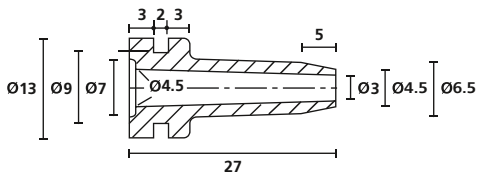

Protection and routing of cables free of kinks and breakage.

MATERIAL	Polyvinylchloride, flame retardant (PVC-FR)
Operating Temperature	-30 °C to +60 °C
Shore Hardness A	56±5
Flammability	UL94 V0

TYPE	Drawing	Colour	Pack Cont.	Article-No.
HV2101		Black (BK)	1,000 pcs.	632-01010
		Grey (GY)	1,000 pcs.	632-01017
		White (WH)	1,000 pcs.	632-01019
HV2101A		Black (BK)	1,000 pcs.	632-01020
HV2103		Black (BK)	1,000 pcs.	632-01030
HV2104		Black (BK)	1,000 pcs.	632-01040
HV2107		Black (BK)	200 pcs.	632-01070
HV2206		Black (BK)	500 pcs.	632-02060
HV2209		Black (BK)	1,000 pcs.	632-02090
HV2210		Black (BK)	1,000 pcs.	632-02100
HV2213		Black (BK)	2,000 pcs.	632-02130
HV2228		Black (BK)	500 pcs.	632-02280

All dimensions in mm. Subject to technical changes.

For strain relief

Bend protection grommets

HV2101

HV2206

HV2101A

HV2209

HV2103