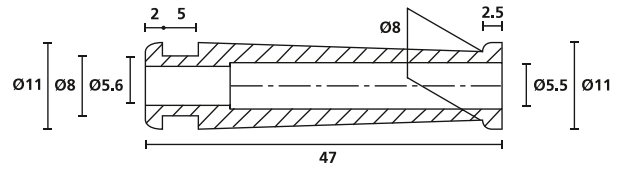

Protection and routing of cables free of kinks and breakage.

MATERIAL	Polyvinylchloride, flame retardant (PVC-FR)
Operating Temperature	-30 °C to +60 °C
Shore Hardness A	56±5
Flammability	UL94 V0

TYPE	Drawing	Colour	Pack Cont.	Article-No.
HV2101		Black (BK)	1,000 pcs.	632-01010
		Grey (GY)	1,000 pcs.	632-01017
		White (WH)	1,000 pcs.	632-01019
HV2101A		Black (BK)	1,000 pcs.	632-01020
HV2103		Black (BK)	1,000 pcs.	632-01030
HV2104		Black (BK)	1,000 pcs.	632-01040
HV2107		Black (BK)	200 pcs.	632-01070
HV2206		Black (BK)	500 pcs.	632-02060
HV2209		Black (BK)	1,000 pcs.	632-02090
HV2210		Black (BK)	1,000 pcs.	632-02100
HV2213		Black (BK)	2,000 pcs.	632-02130
HV2228		Black (BK)	500 pcs.	632-02280

All dimensions in mm. Subject to technical changes.

For strain relief

Bend protection grommets

HV2101

HV2206

HV2101A

HV2209

HV2103