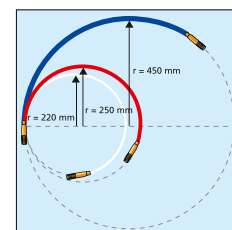

Overview on Cable Scout+ marginal bending radii.