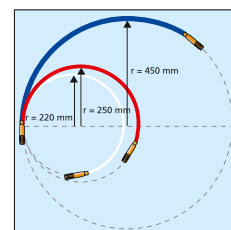

Application video:  
Cable Scout+

All components stored neat and tidy with the Cable Scout+ Deluxe set.

Basic Set.

Handy Set.

TYPE	Description	Content Rods	Rod Capacity (m)	Content Accessories	Article-No.
CS-SB	Basic Set: designed to perform basic cable installation	10 rods x 1 m (white)	10.0 m	15 cm white flexi lead, gender changer, tuff hook, mini eye	897-90000
CS-SD	Deluxe Set: the most comprehensive set aimed for carrying out larger installations	2 rods x 1 m (white) 6 rods x 1 m (red) 2 rods x 1 m (blue)	10.0 m	15 cm white flexi lead, split ring, gender changer, tuff hook, mini eye, domed bullet, flat bullet, beam, single magnet	897-90001
CS-SH	Handy Set: Made up for fitting in a tool box	1 rod x 40 cm (white) 2 rods x 40 cm (red) 1 rod x 40 cm (blue)	1.6 m	40 cm white flexi lead, domed bullet, mini hook, mini eye	897-90003

All dimensions in mm. Subject to technical changes.

Overview on Cable Scout+ marginal bending radii.