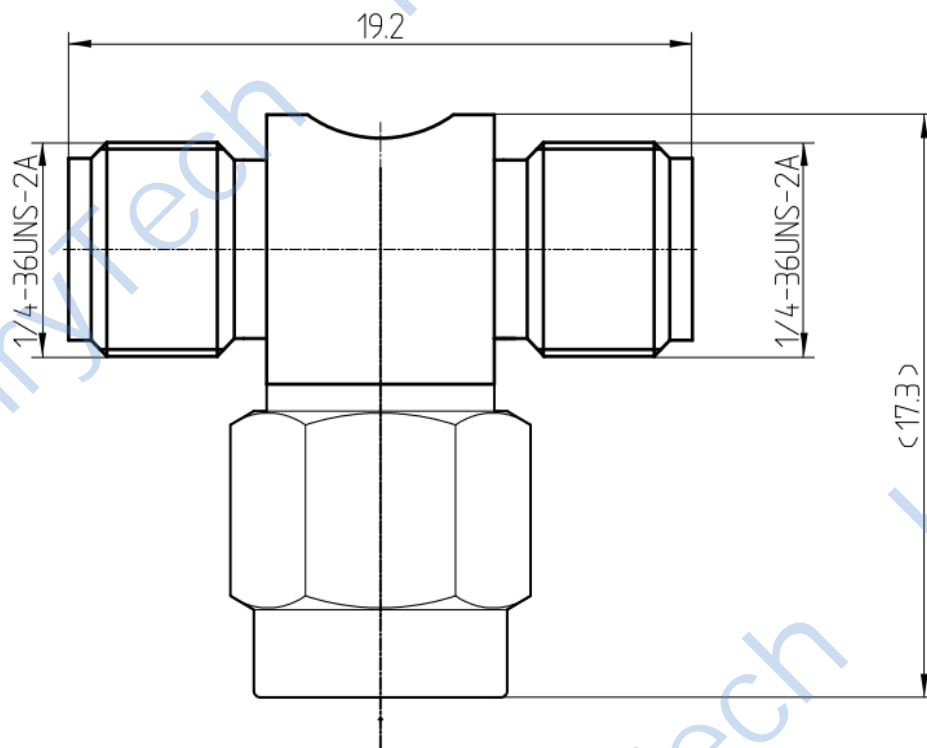

1

2

3

4

This document contains proprietary information and such information may not be disclosed to others for any purposes,
not used for sales/marketing/procurement purposes without written permission

REV	DESCRIPTION OF REVISION	ECN NO.	BY	DATE	APPROVED
A	Initial Release	—	H.wei	12/7/06	12/7/06

1 Materials & plating

- 1.1 Body: Brass, Gold plated
- 1.2 Insulator: Teflon
- 1.3 Contact Pin: Phosphor Bronze, Gold plated

Tel: Lee +86-28-85589664

Web: www.hltechips.com

Notes:

1. ALL SPECIFICATIONS ARE SUBJECT TO CHANGE NOTICE AT ANY TIME
2. CUSTOMER OUTLINE DRAWING FOR REFERENCE ONLY

DRAWN: H.wei 12/07/06	TITLE: RF Adaptor SMA Female to male to Female					
ENGINEER: L.yu 12/07/06						
APPROVED: W.yi 12/07/06		DIMENSION IN MILLIMETERS (mm)				
TOLERANCES UNLESS OTHERWISE SPECIFIED		PART NO: HL-SMA-KJK	SIZE: A4	SCALE: N/A	SHEET: 1/1	REV: A
X	±0.50					
.X	±0.20					
.XX	±0.10					
ANGLES	±1°					

1

2

3

4