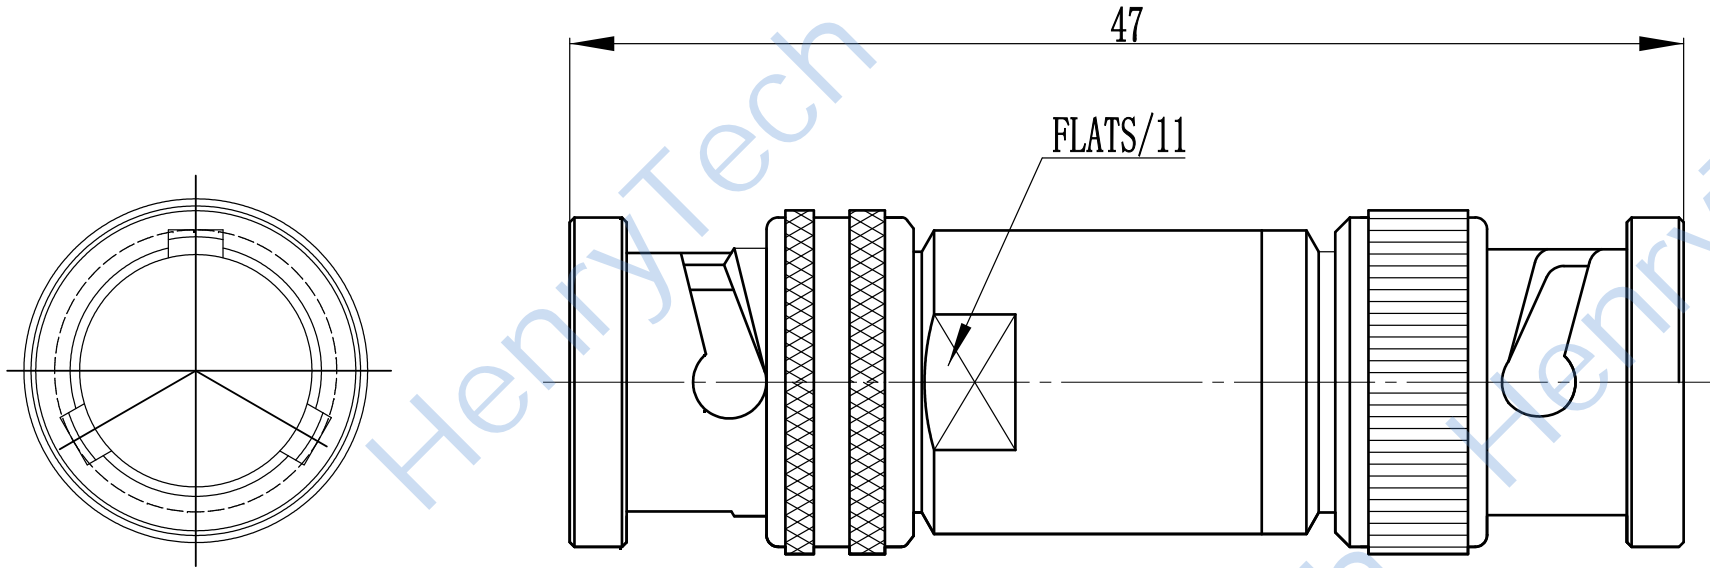

This document contains proprietary information and such information may not be disclosed to others for any purposes, not used for sales/marketing/procurement purposes without written permission

REV	DESCRIPTION OF REVISION	ECN NO.	BY	DATE	APPROVED
A	Initial Release	—	H.wei	26/07/17	26/07/17

3 Materials&plating

- 3.1 Body: Brass; Suco-plated
- 3.2 Insulator: Teflon
- 3.3 Contact Pin: Bronze Gold plated
- 3.4 Outer contact: Brass Gold plated

Tel:Lee +86-28-85589664
Web:www.hltchips.com

Notes:

- 1.ALL SPECIFICATIONS ARE SUBJECT TO CHANGE NOTICE AT ANY TIME
- 2.CUSTOMER OUTLINE DRAWING FOR REFERENCE ONLY

DRAWN : H.wei 26/07/17 ENGINEER: L.yu 26/07/17 APPROVED : W.yi 26/07/17	TITLE: BNC Adaptor TRB Male to BNC Male Adaptor	
TOLERANCES UNLESS OTHERWISE SPECIFIED X ±0.50 .X ±0.20 .XX ±0.10 ANGLES ±1°	DIMENSION IN MILLIMETERS (mm)	
PART NO: HL-TRB-BNC-JJ		SIZE: A4 SCALE: N/A SHEET: 1/1 REV: A