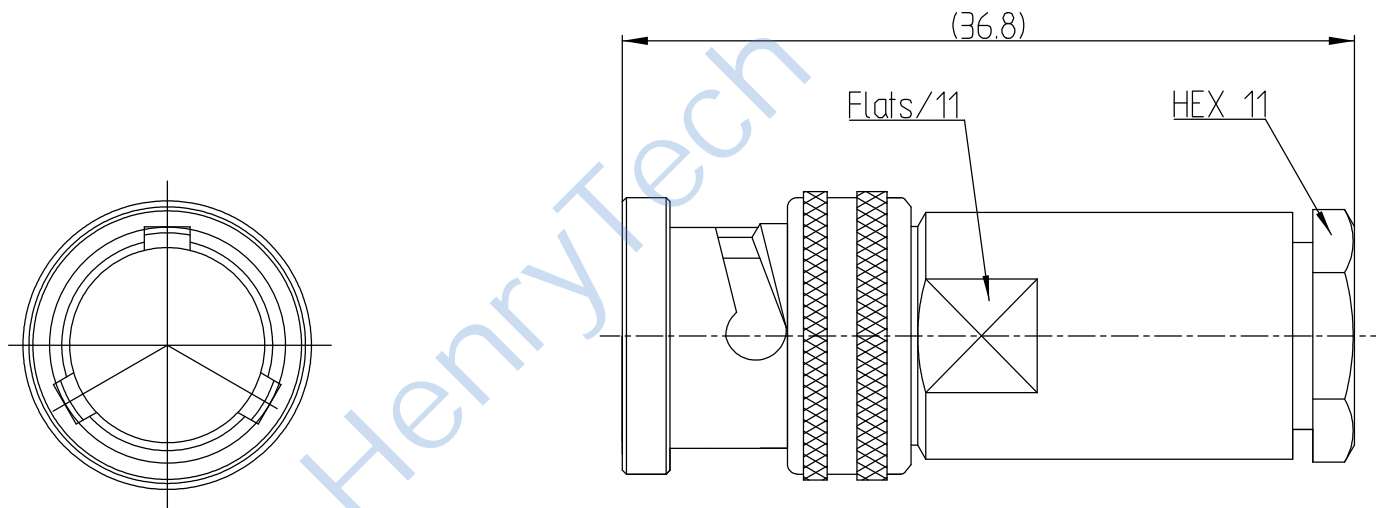

This document contains proprietary information and such information may not be disclosed to others for any purposes, not used for sales/marketing/procurement purposes without written permission

REV	DESCRIPTION OF REVISION	ECN NO.	BY	DATE	APPROVED
A	Initial Release	—	H.wei	26/07/17	26/07/17

3 Materials&plating

- 3.1 Body: Brass; Suco-plated
- 3.2 Insulator: Teflon
- 3.3 Contact Pin: Bronze Gold plated
- 3.4 Outer contact : Brass Gold plated

Tel:Lee +86-28-85589664

Web:www.hltchips.com

Notes:

- 1.ALL SPECIFICATIONS ARE SUBJECT TO CHANGE NOTICE AT ANY TIME
- 2.CUSTOMER OUTLINE DRAWING FOR REFERENCE ONLY

DRAWN: H.wei 26/07/17	TITLE: RF Coaxial Connector TRB Male Connector for Triax RG316 Cable					
ENGINEER: L.yu 26/07/17						
APPROVED: W.yi 26/07/17		DIMENSION IN MILLIMETERS (mm)				
TOLERANCES UNLESS OTHERWISE SPECIFIED		PART NO:	SIZE:	SCALE:	SHEET:	REV:
X	±0.50	HL-TRB-J3A	A4	N/A	1/1	A
X	±0.20					
.XX	±0.10					
ANGLES	±1°