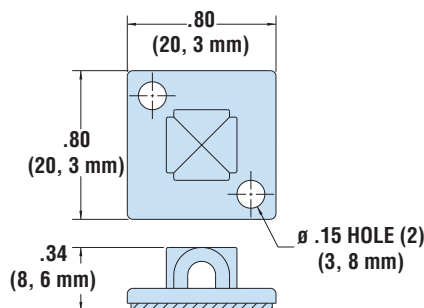

## Heyco® Beaded Ties

TENSILE STRENGTH		MAXIMUM BUNDLE DIAMETER		OVERALL LENGTH		DESCRIPTION	PART NO.				
lbs.	N	in.	mm.	in.	mm.		Black	Natural	Blue	Red	Yellow
<b>Polyethylene – For Flexibility</b>											
10	45	1-1/8	28,6	4.28	109	BT 4 PE	3419	3420	3421	3422	3423
		1-3/8	35,0	5.05	128	BT 5 PE	3424	3425	3426	3427	3428
18	80	1-7/8	48,0	6.62	168	BT 6 PE	3429	3430	3431	3432	3433
		2-1/2	64,0	8.90	226	BT 8 PE	3434	3435	3436	3437	3438
		3	76,0	10.78	274	BT 10 PE	3439	3440	3441	3442	3443
		4	101,6	14.00	356	BT 14 PE	3484	3480	3476	3482	3483
<b>Nylon – For Strength</b>											
40	180	1-1/8	28,6	4.25	108	BT 4 N	3509	3490			
		1-3/8	35,0	5.00	127	BT 5 N	3519	3491			
		1-7/8	48,0	6.75	171	BT 6 N	3523	3492			
75	338	2-1/2	64,0	9.00	229	BT 8 N	3524	3493			
		3	76,0	11.00	279	BT 10 N	3495	3494			
		4	101,6	15.00	381	BT 14 N	3498	3496			
<b>Nylon Push Mount*</b>											
40	180	1-3/8	35,0	5.08	129	PBT 5 N	3499B	3499	<b>NEW!</b>		

Standard colors: PE-black, natural, blue, red, and yellow. N-Black and natural.

\*Mounts into a .250" (6,4 mm) diameter hole, maximum panel thickness .142" (3,6 mm).

TOP VIEW

SIDE VIEW

PBT 5 N

### • Mounting Platform for Beaded Ties

- Part No. 3750
- Adhesive backed
- May also be screw mounted
- Molded of natural nylon. Consult Heyco for other colors

Quick Specs

Material	Polyethylene or Nylon
Flammability Rating	94V-2
Temperature Range	40°F (0°C) to 221°F (85°C)