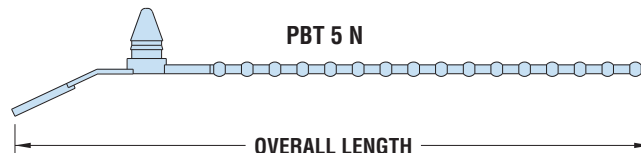

## Heyco® Beaded Ties

TENSILE STRENGTH		MAXIMUM BUNDLE DIAMETER		OVERALL LENGTH		DESCRIPTION	PART NO.				
lbs.	N	in.	mm.	in.	mm.		Black	Natural	Blue	Red	Yellow
<b>Polyethylene – For Flexibility</b>											
10	45	1-1/8	28,6	4.28	109	BT 4 PE	3419	3420	3421	3422	3423
		1-3/8	35,0	5.05	128	BT 5 PE	3424	3425	3426	3427	3428
18	80	1-7/8	48,0	6.62	168	BT 6 PE	3429	3430	3431	3432	3433
		2-1/2	64,0	8.90	226	BT 8 PE	3434	3435	3436	3437	3438
		3	76,0	10.78	274	BT 10 PE	3439	3440	3441	3442	3443
		4	101,6	14.00	356	BT 14 PE	3484	3480	3476	3482	3483
<b>Nylon – For Strength</b>											
40	180	1-1/8	28,6	4.25	108	BT 4 N	3509	3490			
		1-3/8	35,0	5.00	127	BT 5 N	3519	3491			
		1-7/8	48,0	6.75	171	BT 6 N	3523	3492			
75	338	2-1/2	64,0	9.00	229	BT 8 N	3524	3493			
		3	76,0	11.00	279	BT 10 N	3495	3494			
		4	101,6	15.00	381	BT 14 N	3498	3496			
<b>Nylon Push Mount*</b>											
40	180	1-3/8	35,0	5.08	129	PBT 5 N	3499B	3499	<b>NEW!</b>		

Standard colors: PE-black, natural, blue, red, and yellow. N-Black and natural.

\*Mounts into a .250" (6,4 mm) diameter hole, maximum panel thickness .142" (3,6 mm).

TOP VIEW

SIDE VIEW

PBT 5 N

### • Mounting Platform for Beaded Ties

- Part No. 3750
- Adhesive backed
- May also be screw mounted
- Molded of natural nylon. Consult Heyco for other colors

Quick Specs

Material	Polyethylene or Nylon
Flammability Rating	94V-2
Temperature Range	40°F (0°C) to 221°F (85°C)