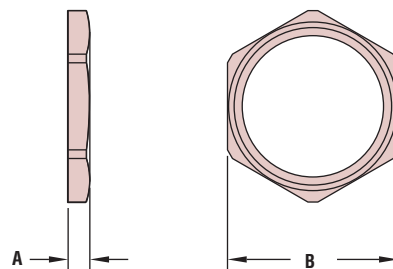

Nickel-Plated Brass